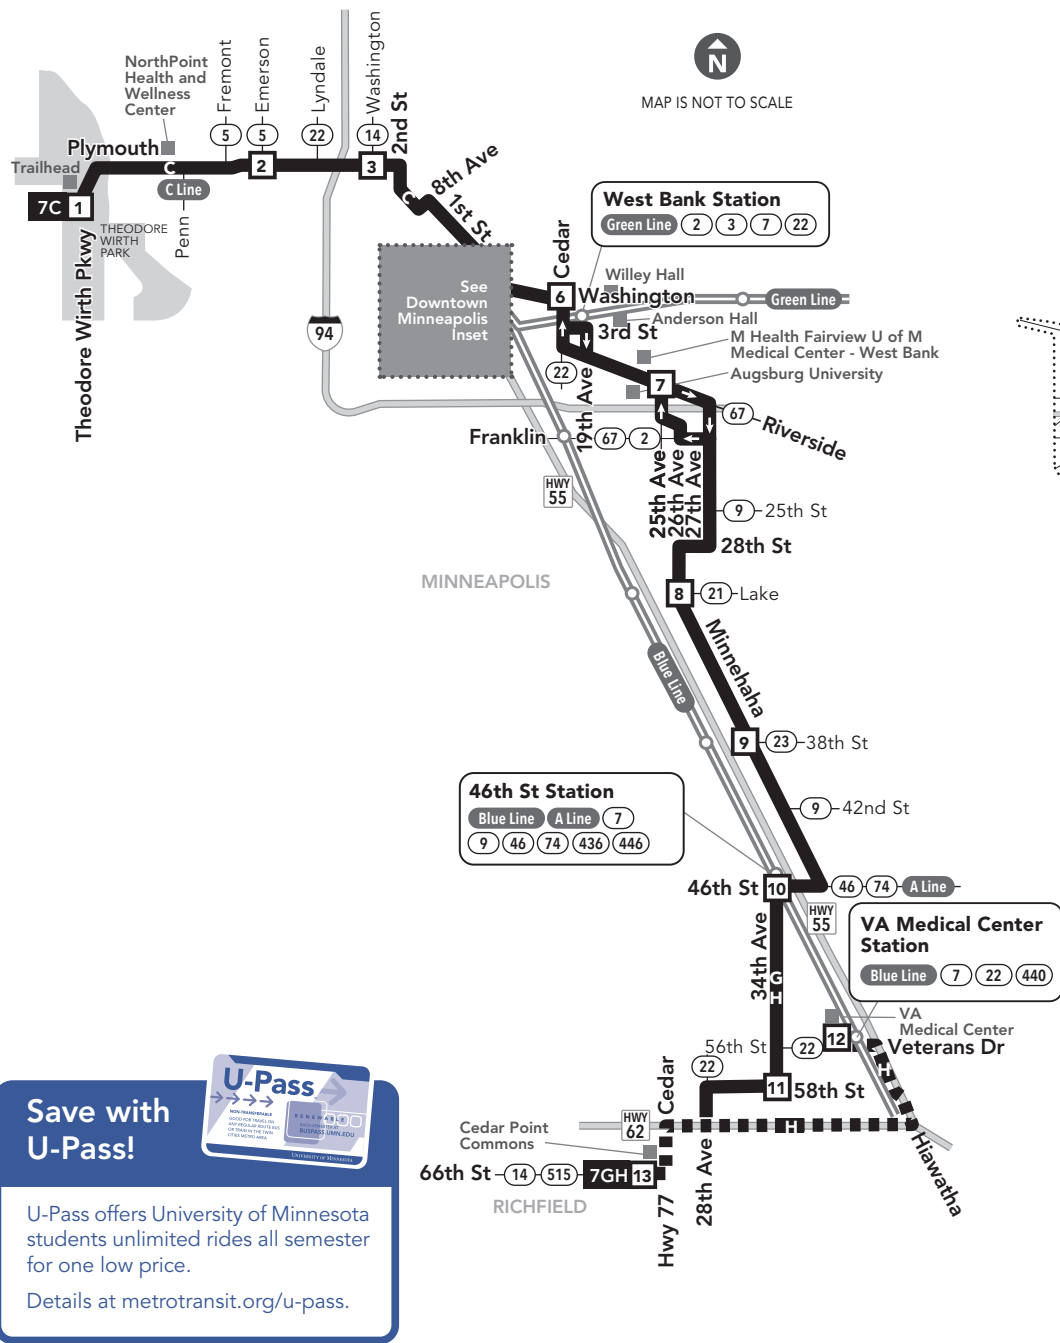

Effective 8/20/2022

LOCAL BUS ROUTE

MAJOR DESTINATIONS:

- North Minneapolis**
Trailhead at Theodore Wirth Park
Plymouth Ave
1st St
- Downtown Minneapolis**
West Bank Station
Cedar/Riverside
27th Ave
Minnehaha Ave
46th St Station
34th Ave
VA Medical Center
- Richfield**
Cedar Point Commons

Minneapolis Downtown Zone
Ride in the Downtown Zone for 50¢

Reading a schedule: a step-by-step guide

- Find the schedule for the **day of the week** and the **direction** you plan to travel.
- Look at the map and find the **timepoints** nearest your trip start and end points. Your stop may be between timepoints.
- Read down the column to see what **time** a bus will depart from a given timepoint. Read across a row to see when the bus will reach another timepoint. If the time is blank, that trip does not serve that timepoint.

Bus arrives 3 minutes before time shown. Shaded times denote rush-hour service. See fare panel for rush-hour fares.

Go-To Card Retail Locations

A refillable Go-To Card is the most convenient way to travel by transit! Buy a Go-To Card or add value to an existing card at one of these locations or online.

Sunday & Holiday

SOUTHBOUND from north Minneapolis to south Minneapolis and Richfield via downtown

Minneapolis

Table with columns for route number & letter, stop names, and arrival/departure times for routes 7G and 7C on Sunday & Holiday.