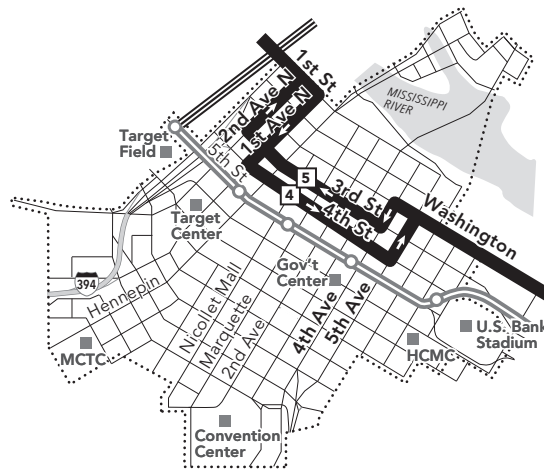

Effective 8/20/2022

LOCAL BUS ROUTE

MAJOR DESTINATIONS:

- North Minneapolis**
Trailhead at Theodore Wirth Park
Plymouth Ave
1st St
- Downtown Minneapolis**
West Bank Station
Cedar/Riverside
27th Ave
Minnehaha Ave
46th St Station
34th Ave
VA Medical Center
- Richfield**
Cedar Point Commons

Minneapolis Downtown Zone
Ride in the Downtown Zone for 50¢

Reading a schedule: a step-by-step guide

- Find the schedule for the **day of the week** and the **direction** you plan to travel.
- Look at the map and find the **timepoints** nearest your trip start and end points. Your stop may be between timepoints.
- Read down the column to see what **time** a bus will depart from a given timepoint. Read across a row to see when the bus will reach another timepoint. If the time is blank, that trip does not serve that timepoint.

Sunday & Holiday

NORTHBOUND from Richfield and south Minneapolis to north Minneapolis via downtown

Minneapolis

Table with columns for route number & letter, stop names, and arrival/departure times for routes 7C and 7G on Sunday & Holiday.

Sunday & Holiday

SOUTHBOUND from north Minneapolis to south Minneapolis and Richfield via downtown

Minneapolis

Table with columns for route number & letter, stop names, and arrival/departure times for routes 7G and 7C on Sunday & Holiday.