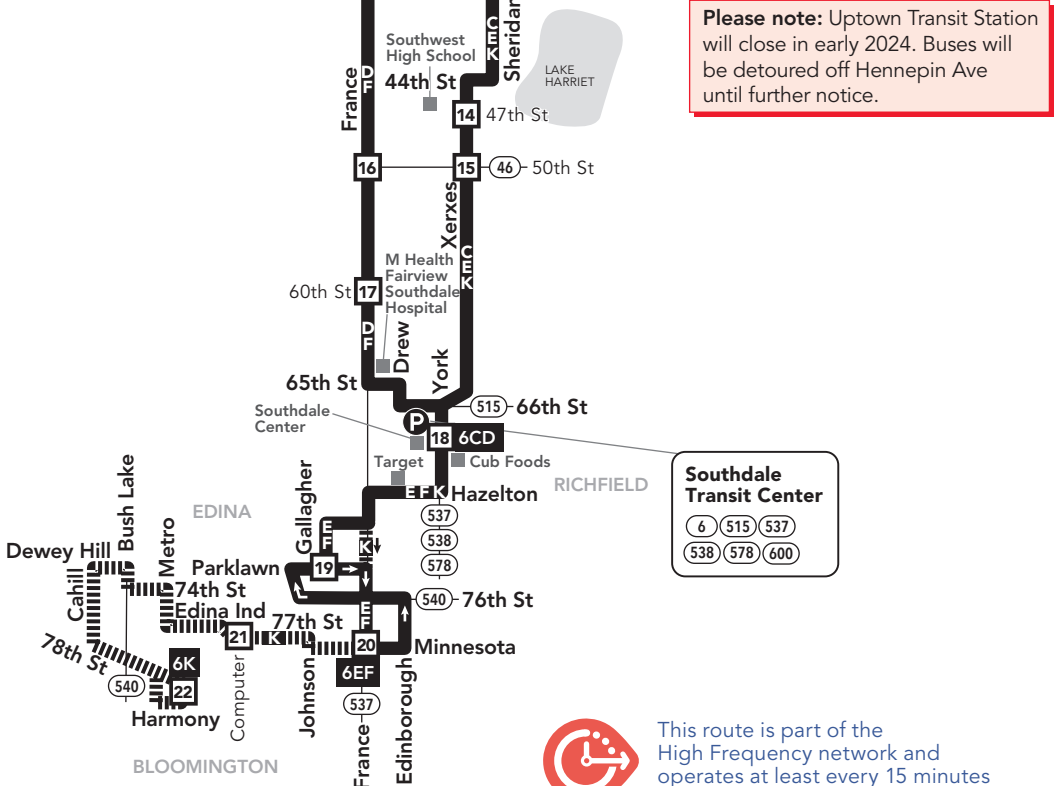

Effective 6/15/2024

LOCAL BUS ROUTE

MAJOR DESTINATIONS:

- University of Minnesota
  Stadium Village Station
  Dinkytown
  Southeast Minneapolis
  4th St
  University Ave
  Downtown Minneapolis
  South Minneapolis
  Hennepin Ave
  France Ave
  Xerxes Ave
  Edina
  Southdale Center
  Edina Industrial Park Area

Reading a schedule: a step-by-step guide

1. Find the schedule for the day of the week and the direction you plan to travel.
  2. Look at the map and find the timepoints nearest your trip start and end points.
  3. Read down the column to see what time a bus will depart from a given timepoint. Read across a row to see when the bus will reach another timepoint.

Not all stops are shown on this timetable.

Metro Transit Mobile App

Now you can plan your trip, see arrival information for bus and trains and buy transit tickets all on the go! Download the free app on Google Play or App Store.

- Timepoint on schedule
  Regular Route
  METRO Line and Stations
  Northstar Commuter Line
  High Frequency Service
  Limited Service
  Route Ending Point
  Route Letter
  Connecting Routes
  Park & Ride Lot

Monday — Friday

NORTHBOUND from Edina and south Minneapolis to downtown Minneapolis or the U of M

Table with columns for route number & letter, time, and destination. Includes sub-tables for Downtown Minneapolis and AM.

Monday — Friday

SOUTHBOUND from the U of M or downtown Minneapolis to south Minneapolis and Edina

Table with columns for route number & letter, time, and destination. Includes sub-tables for Downtown Minneapolis and AM.

Operates school days only.

Park & Ride Locations

Park free at these lots while you commute. No overnight parking.

- EDINA
  Southdale Transit Center: 6704 York Ave S

Go-To Card Retail Locations

A refillable Go-To Card is the most convenient way to travel by transit! Buy a Go-To Card or add value to an existing card at one of these locations or online.

- EDINA
  Cub Foods: 6775 York Ave S
  MINNEAPOLIS
  Cub Foods: 1104 Lagoon Ave
  Wedge Community Co-Op - Linden Hills: 3815 Sunnyside Ave
  Lunds & Byerlys: 25 University Ave SE
  Metro Transit Service Center: 719 Marquette Ave
  Wedge Community Co-Op - Lyndale: 2105 Lyndale Ave S

Form with To: and From: fields and a Go button.