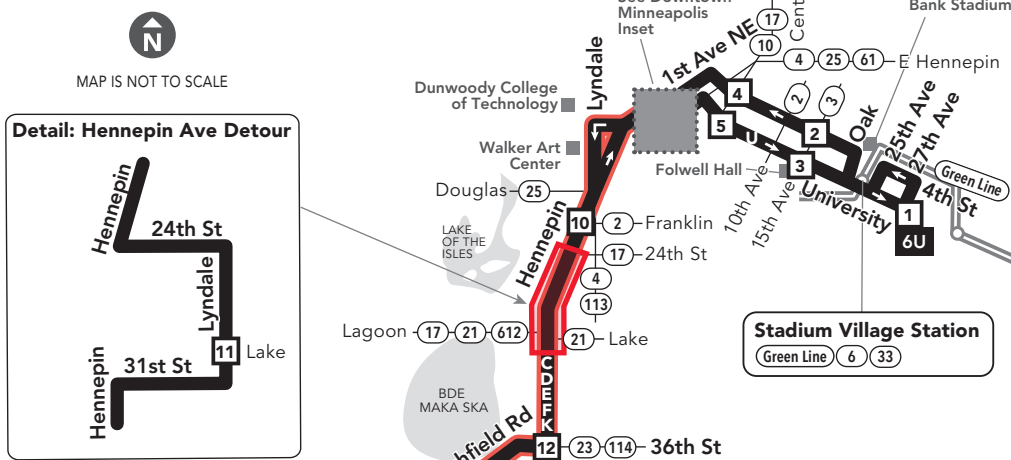

Effective 6/15/2024

LOCAL BUS ROUTE

MAJOR DESTINATIONS:

- University of Minnesota
  Stadium Village Station
  Dinkytown
  Southeast Minneapolis
  4th St
  University Ave
  Downtown Minneapolis
  South Minneapolis
  Hennepin Ave
  France Ave
  Xerxes Ave
  Edina
  Southdale Center
  Edina Industrial Park Area

Reading a schedule: a step-by-step guide

1. Find the schedule for the day of the week and the direction you plan to travel.
  2. Look at the map and find the timepoints nearest your trip start and end points.
  3. Read down the column to see what time a bus will depart from a given timepoint. Read across a row to see when the bus will reach another timepoint.

Not all stops are shown on this timetable.

Metro Transit Mobile App

Now you can plan your trip, see arrival information for bus and trains and buy transit tickets all on the go! Download the free app on Google Play or App Store.

- Timepoint on schedule
  Regular Route
  METRO Line and Stations
  Northstar Commuter Line
  High Frequency Service
  Limited Service
  Route Ending Point
  Route Letter
  Connecting Routes
  Park & Ride Lot

Monday — Friday

NORTHBOUND from Edina and south Minneapolis to downtown Minneapolis or the U of M

Table with columns for route number & letter, time, and destination. Includes sub-tables for Downtown Minneapolis and AM.

Monday — Friday

SOUTHBOUND from the U of M or downtown Minneapolis to south Minneapolis and Edina

Table with columns for route number & letter, time, and destination. Includes sub-tables for Downtown Minneapolis and AM.

Operates school days only.

Park & Ride Locations

Park free at these lots while you commute. No overnight parking.

- EDINA
  Southdale Transit Center: 6704 York Ave S

Go-To Card Retail Locations

A refillable Go-To Card is the most convenient way to travel by transit! Buy a Go-To Card or add value to an existing card at one of these locations or online.

- EDINA
  Cub Foods: 6775 York Ave S
  MINNEAPOLIS
  Cub Foods: 1104 Lagoon Ave
  Wedge Community Co-Op - Linden Hills: 3815 Sunnyside Ave
  Lunds & Byerlys: 25 University Ave SE
  Metro Transit Service Center: 719 Marquette Ave
  Wedge Community Co-Op - Lyndale: 2105 Lyndale Ave S

Form with To: and From: fields and a Go button.