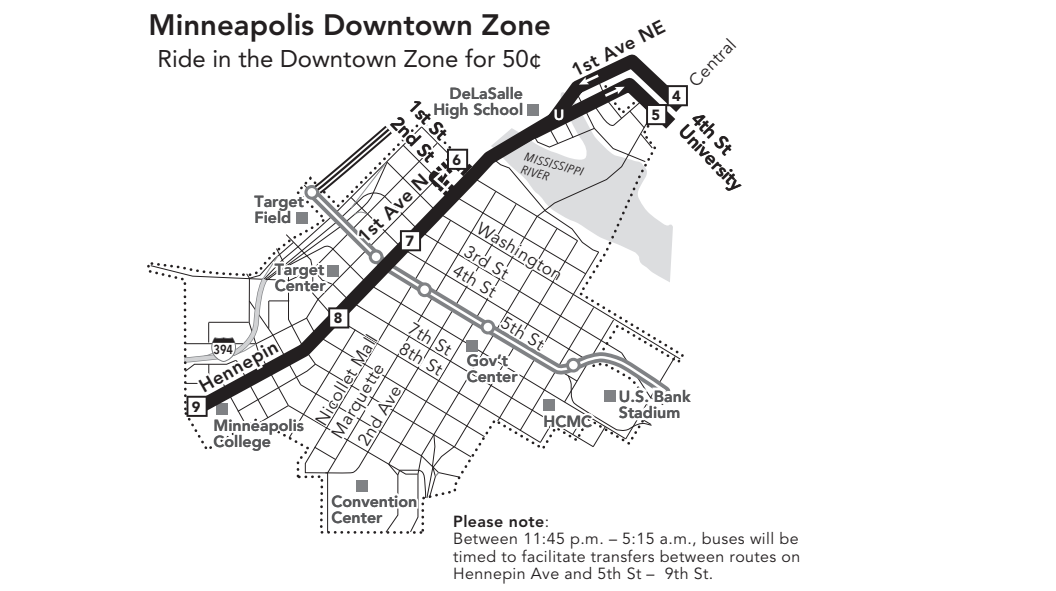

Effective 6/15/2024

LOCAL BUS ROUTE

MAJOR DESTINATIONS:

- University of Minnesota
  Stadium Village Station
  Dinkytown
  Southeast Minneapolis
  4th St
  University Ave
  Downtown Minneapolis
  South Minneapolis
  Hennepin Ave
  France Ave
  Xerxes Ave
  Edina
  Southdale Center
  Edina Industrial Park Area

Reading a schedule: a step-by-step guide

1. Find the schedule for the day of the week and the direction you plan to travel.
  2. Look at the map and find the timepoints nearest your trip start and end points.
  3. Read down the column to see what time a bus will depart from a given timepoint. Read across a row to see when the bus will reach another timepoint.

Not all stops are shown on this timetable.

Metro Transit Mobile App

Now you can plan your trip, see arrival information for bus and trains and buy transit tickets all on the go! Download the free app on Google Play or App Store.

- Timepoint on schedule
  Regular Route
  METRO Line and Stations
  Northstar Commuter Line
  High Frequency Service
  Limited Service
  Route Ending Point
  Route Letter
  Connecting Routes
  Park & Ride Lot

Monday — Friday

NORTHBOUND from Edina and south Minneapolis to downtown Minneapolis or the U of M

Table with columns for route number & letter, time, and destination. Includes sub-tables for Downtown Minneapolis and AM.

Monday — Friday

SOUTHBOUND from the U of M or downtown Minneapolis to south Minneapolis and Edina

Table with columns for route number & letter, time, and destination. Includes sub-tables for Downtown Minneapolis and AM.

Operates school days only.

Park & Ride Locations

Park free at these lots while you commute. No overnight parking.

- EDINA
  Southdale Transit Center: 6704 York Ave S

Go-To Card Retail Locations

A refillable Go-To Card is the most convenient way to travel by transit! Buy a Go-To Card or add value to an existing card at one of these locations or online.

- EDINA
  Cub Foods: 6775 York Ave S
  MINNEAPOLIS
  Cub Foods: 1104 Lagoon Ave
  Wedge Community Co-Op - Linden Hills: 3815 Sunnyside Ave
  Lunds & Byerlys: 25 University Ave SE
  Metro Transit Service Center: 719 Marquette Ave
  Wedge Community Co-Op - Lyndale: 2105 Lyndale Ave S

Form with To: and From: fields and a Go button.