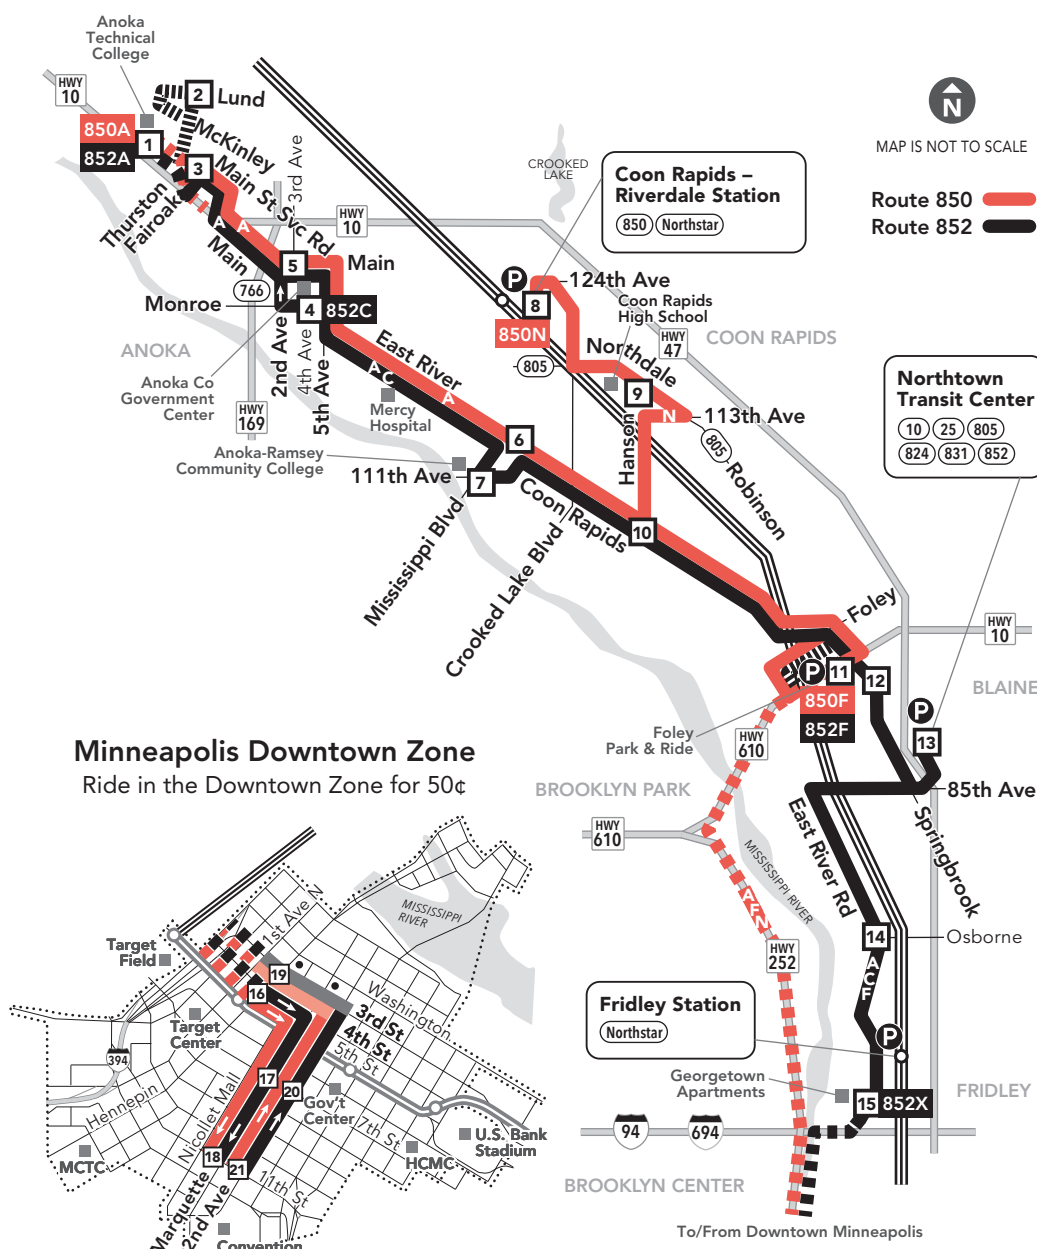

# 850 852

Effective 8/21/2021

**Minneapolis Downtown Zone**  
Ride in the Downtown Zone for 50¢

**Please note:** Starting in Spring 2021, 4th St between 2nd Ave N and Marquette Ave will be under construction for a year and buses will be detoured to a 3rd St bus lane.

### MAJOR DESTINATIONS:

#### Downtown Minneapolis

- Marquette Ave Stop B
- 2nd Ave Stop G

#### Coon Rapids

- Foley Park & Ride
- Coon Rapids Blvd
- Coon Rapids-Riverdale Station
- Anoka-Ramsey Community College