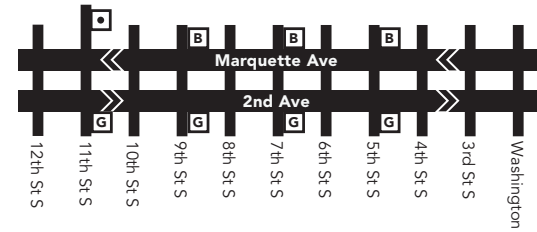

This is a Pay Exit route.
On trips leaving downtown or the U of M, pay your fare at your destination. The time you exit the bus determines the fare amount.

Metro Transit Mobile App

Now you can plan your trip, see arrival information for bus and trains and buy transit tickets all on the go!

Download the free app on Google Play or iTunes.

Park & Ride Locations

Park free at these lots while you commute. No overnight parking.

BLAINE

- Northtown Transit Center: 150 Northtown Dr NE

COON RAPIDS

- Coon Rapids-Riverdale Station: 3050 Northdale Blvd NW
- Foley Park & Ride: 9425 Foley Blvd

FRIDLEY

- Fridley Station: 6050 Main St

Go-To Card Retail Locations

A refillable Go-To Card is the most convenient way to travel by transit! Buy a Go-To Card or add value to an existing card at one of these locations or online.

COON RAPIDS

- Cub Foods: 2050 Northdale Blvd

MINNEAPOLIS

- Metro Transit Service Center: 719 Marquette Ave
- Unbank: 727 Hennepin Ave

Route 850

Monday — Friday

NORTHBOUND from downtown Minneapolis to Coon Rapids or Anoka

route number & letter	Downtown Minneapolis										
	21	20	19	11	10	9	8	6	5	3	1
	PM										
850F	2:48	2:51	2:56	3:16							
850A	3:09	3:12	3:18	3:39	3:46			3:50	3:58	4:02	4:06
850F	3:42	3:45	3:51	4:12							
850F	4:05	4:08	4:14	4:35							
850A	4:20	4:23	4:29	4:50	4:58			5:02	5:11	5:15	5:19
850A	4:36	4:40	4:46	5:09	5:16			5:20	5:28	5:32	5:36
850N	4:51	4:55	5:01	5:24	5:31	5:38	5:44				
850F	5:06	5:10	5:16	5:36							
850A	5:29	5:33	5:38	5:58	6:05			6:09	6:17	6:21	6:25

Shaded times denote rush-hour service. See fare panel for rush-hour fees.

Monday — Friday

SOUTHBOUND from Anoka or Coon Rapids to downtown Minneapolis

route number & letter	Downtown Minneapolis										
	1	3	5	6	8	9	10	11	16	17	18
	AM										
850								5:21	5:24	5:41	5:48
850								5:46	5:49	6:06	6:13
850								6:09	6:12	6:29	6:37
850	5:59	6:05	6:11	6:18			6:22	6:27	6:30	6:48	6:57
850								6:43	6:46	7:04	7:13
850	6:29	6:35	6:41	6:48			6:53	6:58	7:01	7:19	7:28
850	6:44	6:50	6:56	7:03			7:08	7:13	7:16	7:34	7:43
850					7:05	7:13	7:21	7:26	7:29	7:48	7:57
850								7:42	7:45	8:03	8:12
850								7:57	8:00	8:18	8:27

Shaded times denote rush-hour service. See fare panel for rush-hour fees.

Reading a schedule: a step-by-step guide

1. Find the schedule for the **day** of the week and the **direction** you plan to travel.

2. Look at the map and find the **timepoints** nearest your trip start and end points. Your stop may be between timepoints.

3. Read down the column to see what **time** a bus will depart from a given timepoint. Read across a row to see when the bus will reach another timepoint. If the time is blank, that trip does not serve that timepoint.

AM	1	2	3
	4:49	5:24	
	5:52	5:58	6:05
	6:04	6:10	6:19
	6:19	6:25	6:34

Not all stops are shown on this timetable.

All buses and trains have bike racks so you can bring your bicycle along.

Look for instructions on the rack. Lockers are also available for rent. Details at metrotransit.org/bike.