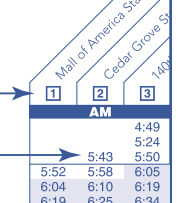

3. Read down the column to see what **time** a bus will depart from a given timepoint. Read across a row to see when the bus will reach another timepoint. If the time is blank, that trip does not serve that timepoint.

AM	1	2	3
	4:49	5:24	
	5:52	5:58	6:05
	6:04	6:10	6:19
	6:19	6:25	6:34

Not all stops are shown on this timetable.

All buses and trains have bike racks so you can bring your bicycle along.

Look for instructions on the rack. Lockers are also available for rent. Details at metrotransit.org/bike.