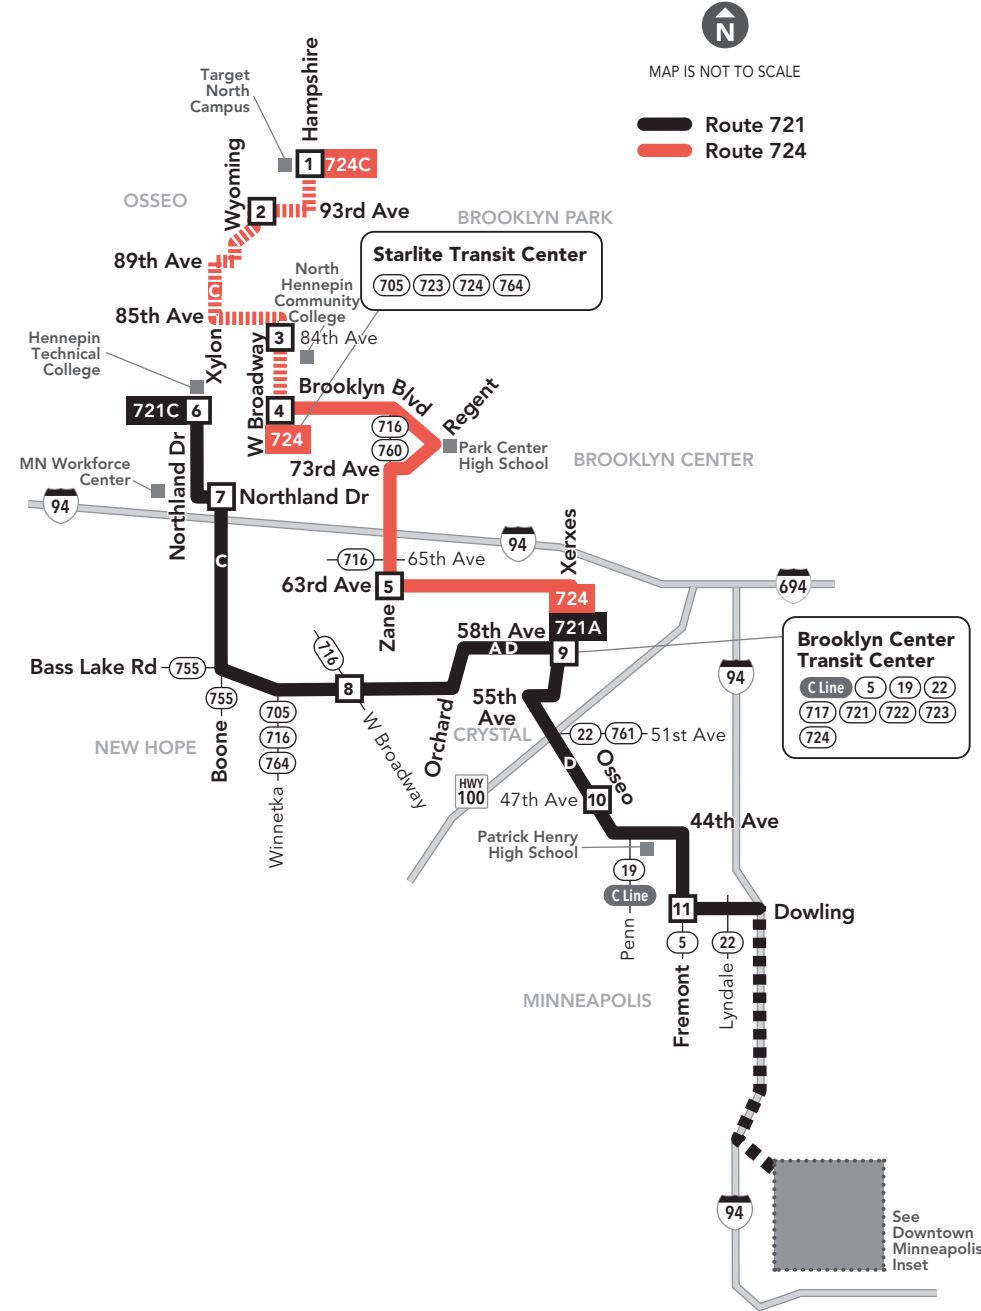

1. ### Go-To Card Retail Locations
2. A refillable Go-To Card is the most convenient way to travel by transit! Buy a Go-To Card or add value to an existing card at one of these locations or online.
3. **BROOKLYN CENTER**
     - Cub Foods: 3245 Co Rd 10
   - **BROOKLYN PARK**
     - Cub Foods: 7555 West Broadway Ave
   - **MINNEAPOLIS**
     - Metro Transit Service Center: 719 Marquette Ave
     - Unbank: 727 Hennepin Ave

Information: 612-373-3333

Metro Transit is the one place for all your transportation information.

Transit Information

Get assistance from a transit expert.

Hours:
Monday – Friday: 6:30 am – 8:00 pm
Saturday: 8:00 am – 4:30 pm
Sunday & Holidays: Closed

NexTrip
Real-time departure information.

Customer Relations/Lost & Found
570 6th Ave N, Minneapolis, MN 55411
Provide comments and suggestions or check on lost items.
Hours: Mon. – Fri., 8:00 am – 4:30 pm
Closed weekends and holidays

711 Minnesota Relay (hearing impaired)

1. ### metrotransit.org
2. NexTrip, real-time departure times
   - Online Trip Planner
   - Interactive map
   - Printable schedules
   - Go-To Cards: buy, add value, check your balance or enroll in Auto Refill
   - Find bicycling, carpooling and vanpooling resources
   - Register for Guaranteed Ride Home

Holiday service operates on New Year's Day, Memorial Day, Independence Day, Labor Day, Thanksgiving and Christmas. Service may be reduced on days before or after Independence Day, Thanksgiving, Christmas or New Year's Day. Look for details at metrotransit.org or in Connect on buses and trains prior to these holidays.

This schedule is subject to change. Traffic and weather conditions may delay buses. Get updates on service during severe winter weather at metrotransit.org/snow.

This document is available in alternative formats to individuals with disabilities. Call 612-349-7365 or visit metrotransit.org.

Route 721

Monday — Friday

NORTHBOUND from downtown Minneapolis or Brooklyn Center to Hennepin Technical College

route number & letter	6th St and 10th Ave	7th St and Nicollet Mall	Dowling Ave and Fremont Ave	Brooklyn Center Transit Center	Brooklyn Blvd and W Bass Lake Rd	Northland Dr and Boone Ave	Hennepin Technical College
AM							
721C	-	-	5:30	5:39	5:48	5:52	
721C	-	-	6:30	6:39	6:48	6:52	
721C	-	-	7:30	7:40	7:49	7:53	
721C	-	-	8:00	8:10	8:19	8:23	
721C	-	-	8:30	8:40	8:49	8:53	
721C	-	-	9:00	9:10	9:19	9:23	
721C	-	-	9:30	9:40	9:49	9:53	
721C	-	-	10:00	10:10	10:19	10:23	
721C	-	-	10:30	10:40	10:49	10:53	
721C	-	-	11:00	11:10	11:19	11:23	
721C	-	-	11:30	11:40	11:49	11:53	
PM							
721C	-	-	12:00	12:10	12:19	12:23	
721C	-	-	12:30	12:40	12:49	12:53	
721C	-	-	1:00	1:11	1:20	1:24	
721C	-	-	1:30	1:41	1:51	1:55	
721C	-	-	2:00	2:11	2:21	2:25	
721C	-	-	2:30	2:41	2:51	2:55	
721C	-	-	3:00	3:11	3:21	3:25	
721C	-	-	3:30	3:41	3:52	3:56	
721C	-	-	4:00	4:11	4:22	4:26	
721C	4:07	4:18	4:32	4:40	4:49	5:01	5:12
721C	4:37	4:48	5:02	5:10	5:19	5:31	5:41
721C	5:07	5:18	5:33	5:41	5:50	6:02	6:11
721C	-	-	6:35	6:45	6:54	6:58	
721C	-	-	7:35	7:45	7:54	7:58	
721C	-	-	8:35	8:45	8:54	8:58	
721C	-	-	9:35	9:45	9:54	9:58	

Shaded times denote rush-hour service. See fare panel for rush-hour fees.