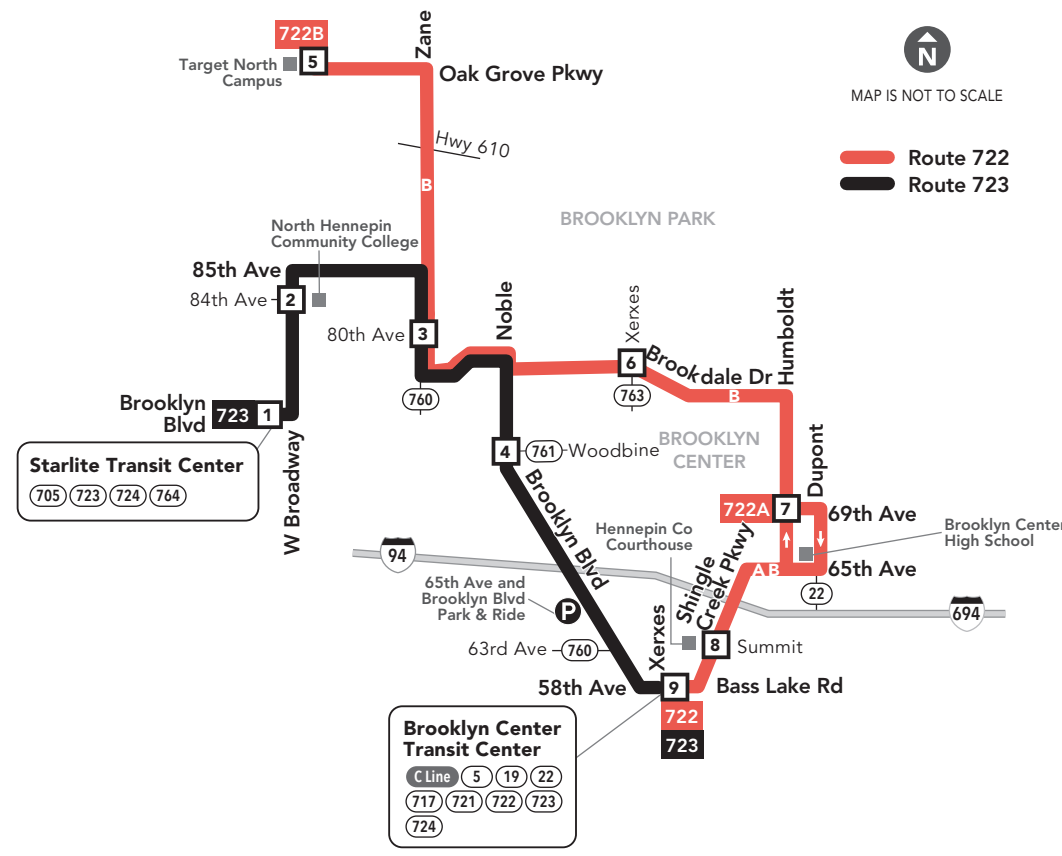

721, 722 723, 724

Effective 8/21/2021

LOCAL/LIMITED STOP BUS ROUTES

MAJOR DESTINATIONS:

- **Downtown Minneapolis**
- **Brooklyn Center**
  - Brooklyn Center Transit Center
  - 63rd Ave
  - Shingle Creek Pkwy
  - Brooklyn Blvd
- **Crystal**
- **New Hope**
  - Bass Lake Rd
- **Brooklyn Park**
  - Hennepin Technical College
  - Brookdale Dr
  - Zane Ave
  - Starlite Center
  - North Hennepin Community College
  - Oak Grove Pkwy
  - Target North Campus

612-373-3333 • metrotransit.org

- **2** Timepoint on schedule
  Find the timepoint nearest your stop, and use that column of the schedule. Your stop may be between timepoints.
- **3** Regular Route
  Bus will pick up or drop off customers at any bus stop along this route.
- **22B** Route Ending Point
  Trips with the indicated number/letter end at this point. Number/letter is found in schedules and on bus destination signs.
- **5** Route Letter
  Indicates which trips travel on this section of the route. Letter is found in schedules and on bus destination signs.
- **6** Connecting Routes & Metro Lines
  See those route schedules for details.
- **P** Park & Ride Lot
  Park free at these lots while you commute.

Go-To Card Retail Locations

A refillable Go-To Card is the most convenient way to travel by transit! Buy a Go-To Card or add value to an existing card at one of these locations or online.

- **BROOKLYN CENTER**
  - Cub Foods: 3245 Co Rd 10
- **BROOKLYN PARK**
  - Cub Foods: 7555 West Broadway Ave
  - Cub Foods: 9655 Colorado Lane N

Park & Ride Locations

Park free at these lots while you commute. No overnight parking.

- **BROOKLYN CENTER**
  - 65th Ave and Brooklyn Blvd Park & Ride: 6503 Brooklyn Blvd

Metro Transit Mobile App

Now you can plan your trip, see arrival information for bus and trains and buy transit tickets all on the go!

Download the free app on Google Play or iTunes.

All buses and trains have bike racks so you can bring your bicycle along.

Look for instructions on the rack. Lockers are also available for rent. Details at metrotransit.org/bike.

How to Ride

BUSES

1. Arrive 5 minutes before the schedule or NexTrip says your trip will depart.
2. Watch for your bus number.
3. Pay your fare as you board, except for Pay Exit routes.
4. Pull the cord above the window about 1 block before your stop to signal the driver.

METRO LINES

1. Arrive 5 minutes before the schedule or NexTrip says your trip will depart.
2. Pay BEFORE you board—touch your card to a reader on the platform or buy a ticket from the machine.
3. Push the blue button to open doors (trains only).
4. Colored METRO lines (Blue, Green, Red) stop at every station. Lettered lines (A & C) stop at stations on demand and when customers are present.

MAKING CONNECTIONS

Transfer between buses and METRO lines for up to 2½ hours with your fare.

Those who try to ride without paying will be charged with a misdemeanor and fined $180.

Reading a schedule: a step-by-step guide

1. Find the schedule for the day of the week and the direction you plan to travel.
2. Look at the map and find the timepoints nearest your trip start and end points. Your stop may be between timepoints.
3. Read down the column to see what time a bus will depart from a given timepoint. Read across a row to see when the bus will reach another timepoint. If the time is blank, that trip does not serve that timepoint.

Not all stops are shown on this timetable.

Use the timepoints on the map and the schedule to estimate the arrival of your bus. For details, call Transit Information or explore our interactive map and trip planning tools at metrotransit.org.

To:

From:

Go

metrotransit.org