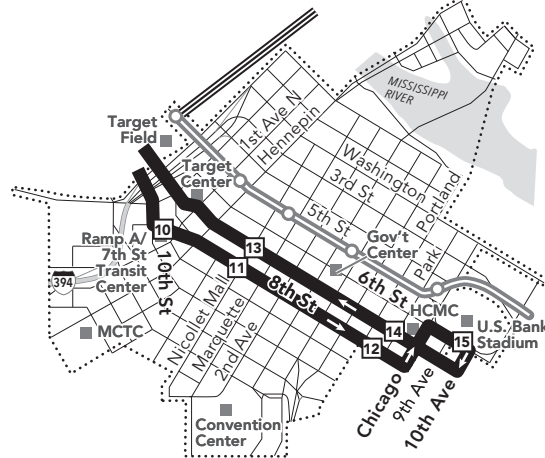

NORTHBOUND from downtown Minneapolis to north Minneapolis and Brooklyn Center

Table with columns for route number & letter (19, 15-1, 19B) and timepoints from 5:01 to 12:19 AM and 12:10 to 10:52 PM.

Shaded times denote rush-hour service. See fare panel for rush-hour fees.

Monday — Friday

SOUTHBOUND from Brooklyn Center and north Minneapolis to downtown Minneapolis

Table with columns for route number & letter (19, 1, 19B) and timepoints from 4:32 to 9:46 AM and 12:07 to 9:46 PM.

Operates school days only. Shaded times denote rush-hour service. See fare panel for rush-hour fees.

Go-To Card Retail Locations

A refillable Go-To Card is the most convenient way to travel by transit! Buy a Go-To Card or add value to an existing card at one of these locations or online.

- 3 Timepoint on schedule
Regular Route
METRO Line and Stations
Northstar Commuter Line
Limited Service
Route Ending Point
Route Letter
Connecting Routes & Metro Lines

Minneapolis Downtown Zone Ride in the Downtown Zone for 50¢