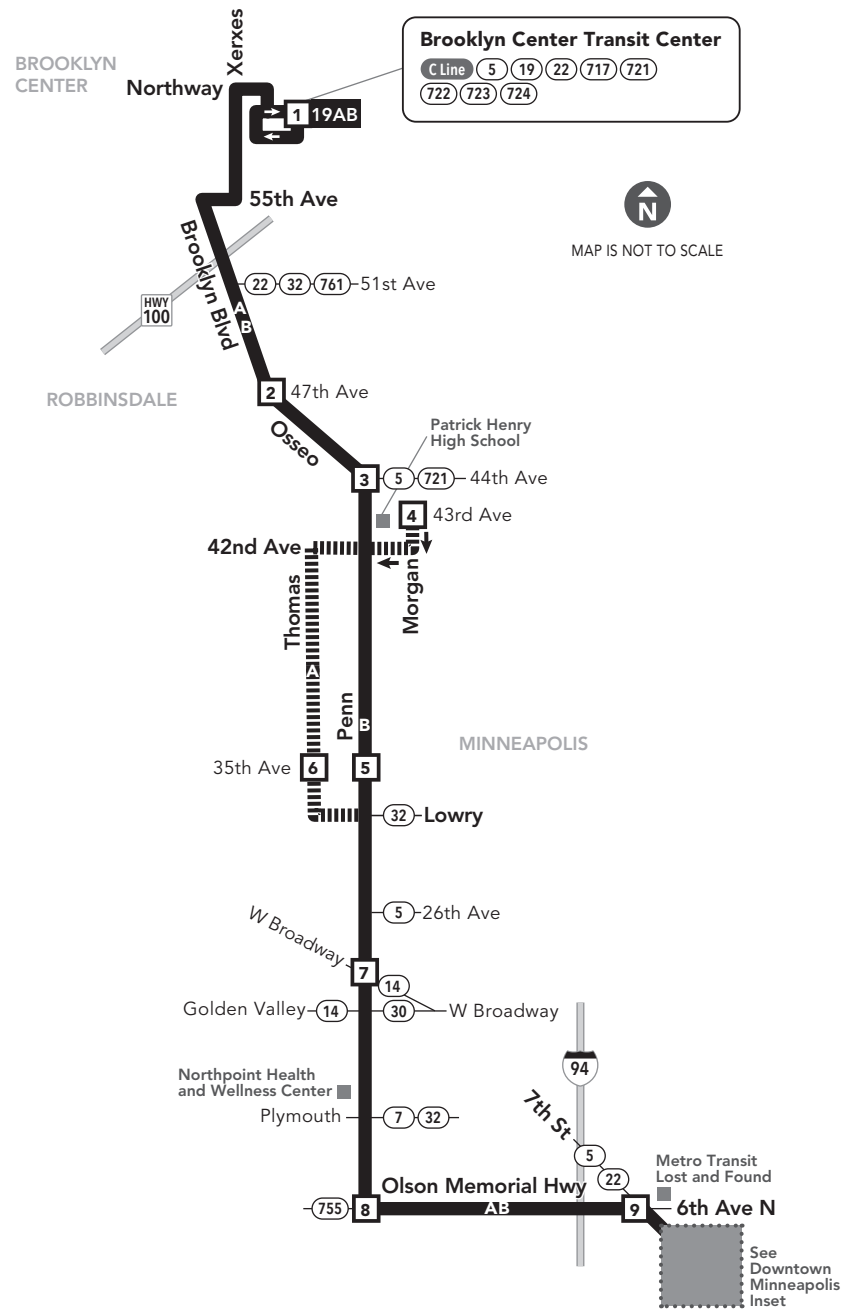

Effective 8/21/2021

LOCAL BUS ROUTE

MAJOR DESTINATIONS:

- Downtown Minneapolis
North Minneapolis
Olson Memorial Hwy
Penn Ave
Brooklyn Center
Brooklyn Center Transit Center

612-373-3333 • metrotransit.org

Monday — Friday

NORTHBOUND from downtown Minneapolis to north Minneapolis and Brooklyn Center

Table with columns for route number & letter (19, 15-1, 19B) and timepoints from 5:01 to 12:19 AM and 12:10 to 10:52 PM.

Shaded times denote rush-hour service. See fare panel for rush-hour fees.

Monday — Friday

SOUTHBOUND from Brooklyn Center and north Minneapolis to downtown Minneapolis

Table with columns for route number & letter (19, 1, 19B) and timepoints from 4:32 to 9:46 AM and 12:07 to 9:46 PM.

Operates school days only. Shaded times denote rush-hour service. See fare panel for rush-hour fees.

Go-To Card Retail Locations

A refillable Go-To Card is the most convenient way to travel by transit! Buy a Go-To Card or add value to an existing card at one of these locations or online.