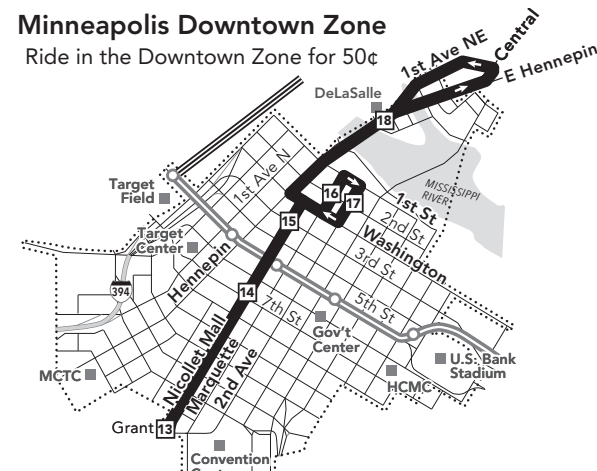

Effective 12/5/2020

LOCAL BUS ROUTE

The 3rd Ave/Central Ave bridge will be under construction through 2023. Allow more time for unexpected delays.

MAJOR DESTINATIONS:

- Hopkins
  Ramsgate Apartments
  St Louis Park
  Knollwood Mall
  Minnetonka Blvd
  Uptown
  Lake St
  Hennepin Ave
  Uptown Transit Station
  Downtown Minneapolis
  NE Minneapolis
  Washington St

612-373-3333 • metrotransit.org

Metro Transit keeps the Twin Cities moving with even less impact on the environment by using hybrid buses on this route. Learn more at metrotransit.org/GoGreener.

How to Ride

BUSES

1. Arrive 5 minutes before the schedule or NexTrip says your trip will depart.
  2. Watch for your bus number.
  3. Pay your fare as you board, except for Pay Exit routes.
  4. Pull the cord above the window about 1 block before your stop to signal the driver.

METRO LINES

1. Arrive 5 minutes before the schedule or NexTrip says your trip will depart.
  2. Pay BEFORE you board—touch your card to a reader on the platform or buy a ticket from the machine.
  3. Push the blue button to open doors (trains only).
  4. Colored METRO lines (Blue, Green, Red) stop at every station. Lettered lines (A & C) stop at stations on demand and when customers are present.

MAKING CONNECTIONS

Transfer between buses and METRO lines for up to 2 1/2 hours with your fare.

Those who try to ride without paying will be charged with a misdemeanor and fined $180.

Park & Ride Locations

Park free at these lots while you commute. No overnight parking.

ST LOUIS PARK
• Hwy 7 and Texas Park & Ride: 3701 Texas Ave S

Go-To Card Retail Locations

A refillable Go-To Card is the most convenient way to travel by transit! Buy a Go-To Card or add value to an existing card at one of these locations or online.

MINNEAPOLIS

- Cub Foods: 1104 Lagoon Ave
  • Lunds & Byerlys: 25 University Ave SE
  • Metro Transit Service Center: 719 Marquette Ave
  • Unbank: 727 Hennepin Ave
  • Wedge Co-Op: 2105 Lyndale Ave S

ST LOUIS PARK

- Cub Foods: 3620 Texas Ave S

Timepoint on schedule

Regular Route

METRO Line and Stations

METRO trains or buses will pick up or drop off customers at any station along this route.

Northstar Commuter Line

Limited Service

Only certain trips take this route.

Route Ending Point

Route Letter

Connecting Routes & Metro Lines

See those route schedules for details.

Park & Ride Lot

Park free at these lots while you commute.

Reading a schedule: a step-by-step guide

1. Find the schedule for the day of the week and the direction you plan to travel.
  2. Look at the map and find the timepoints nearest your trip start and end points. Your stop may be between timepoints.
  3. Read down the column to see what time a bus will depart from a given timepoint. Read across a row to see when the bus will reach another timepoint. If the time is blank, that trip does not serve that timepoint.

Not all stops are shown on this timetable.

Use the timepoints on the map and the schedule to estimate the arrival of your bus. For details, call Transit Information or explore our interactive map and trip planning tools at metrotransit.org.

Monday — Friday EASTBOUND from Hopkins or St Louis Park to downtown Minneapolis or NE Minneapolis

Table with columns for route number & letter (1-17) and timepoints (1-17). Rows show departure times for AM and PM. Includes a legend for bus arrival times.