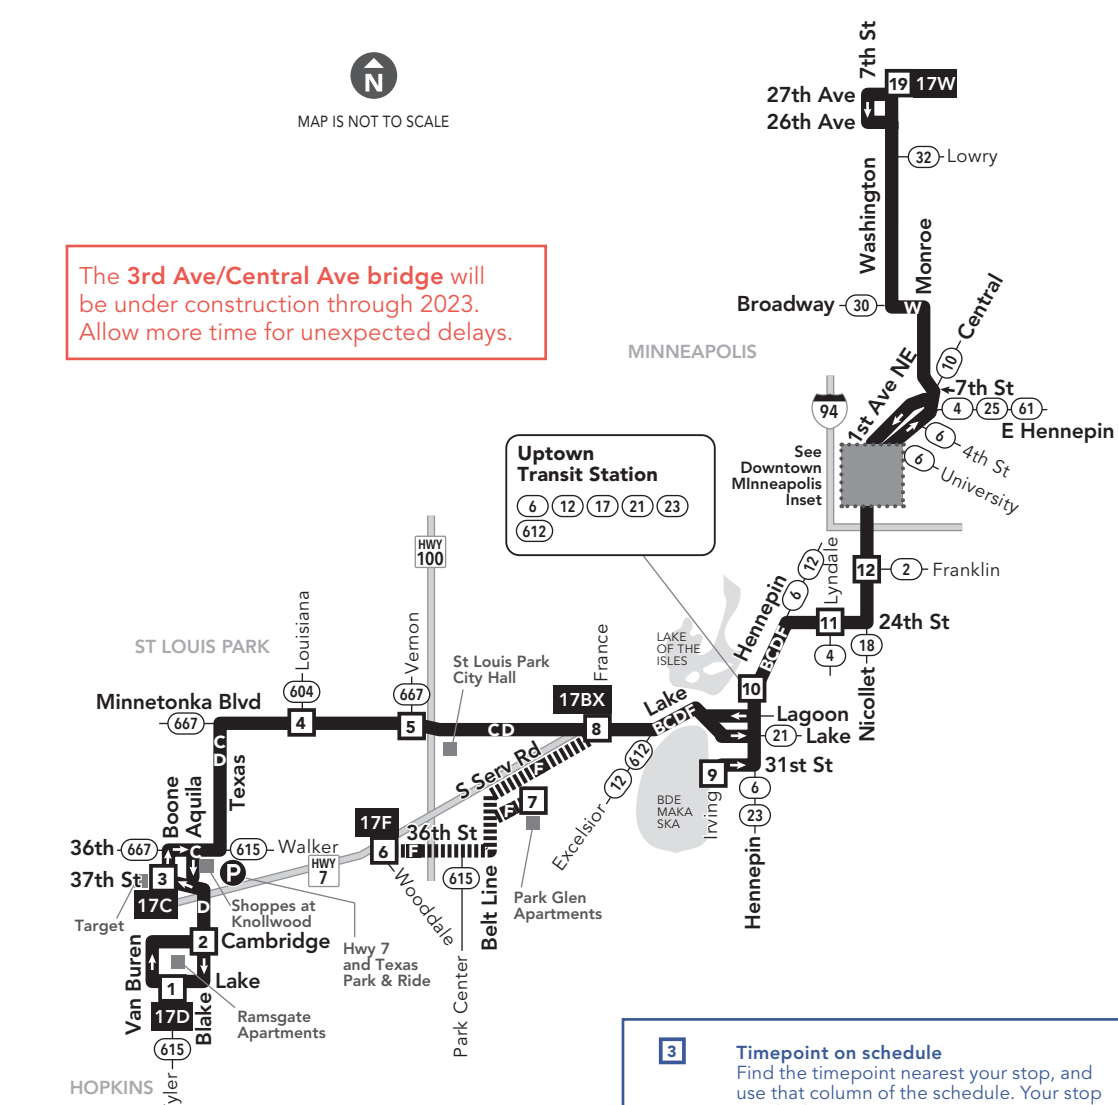

Effective 12/5/2020

LOCAL BUS ROUTE

The 3rd Ave/Central Ave bridge will be under construction through 2023. Allow more time for unexpected delays.

MAJOR DESTINATIONS:

- Hopkins
  Ramsgate Apartments
  St Louis Park
  Knollwood Mall
  Minnetonka Blvd
  Uptown
  Lake St
  Hennepin Ave
  Uptown Transit Station
  Downtown Minneapolis
  NE Minneapolis
  Washington St

612-373-3333 • metrotransit.org

Metro Transit keeps the Twin Cities moving with even less impact on the environment by using hybrid buses on this route. Learn more at metrotransit.org/GoGreener.

How to Ride

BUSES

1. Arrive 5 minutes before the schedule or NexTrip says your trip will depart.
  2. Watch for your bus number.
  3. Pay your fare as you board, except for Pay Exit routes.
  4. Pull the cord above the window about 1 block before your stop to signal the driver.

METRO LINES

1. Arrive 5 minutes before the schedule or NexTrip says your trip will depart.
  2. Pay BEFORE you board—touch your card to a reader on the platform or buy a ticket from the machine.
  3. Push the blue button to open doors (trains only).
  4. Colored METRO lines (Blue, Green, Red) stop at every station. Lettered lines (A & C) stop at stations on demand and when customers are present.

MAKING CONNECTIONS

Transfer between buses and METRO lines for up to 2 1/2 hours with your fare.

Those who try to ride without paying will be charged with a misdemeanor and fined $180.

Park & Ride Locations

Park free at these lots while you commute. No overnight parking.

ST LOUIS PARK
• Hwy 7 and Texas Park & Ride: 3701 Texas Ave S

Go-To Card Retail Locations

A refillable Go-To Card is the most convenient way to travel by transit! Buy a Go-To Card or add value to an existing card at one of these locations or online.

MINNEAPOLIS

- Cub Foods: 1104 Lagoon Ave
  • Lunds & Byerlys: 25 University Ave SE
  • Metro Transit Service Center: 719 Marquette Ave
  • Unbank: 727 Hennepin Ave
  • Wedge Co-Op: 2105 Lyndale Ave S

ST LOUIS PARK

- Cub Foods: 3620 Texas Ave S

Timepoint on schedule

Regular Route

METRO Line and Stations

METRO trains or buses will pick up or drop off customers at any station along this route.

Northstar Commuter Line

Limited Service

Only certain trips take this route.

Route Ending Point

Route Letter

Connecting Routes & Metro Lines

See those route schedules for details.

Park & Ride Lot

Park free at these lots while you commute.

Reading a schedule: a step-by-step guide

1. Find the schedule for the day of the week and the direction you plan to travel.
  2. Look at the map and find the timepoints nearest your trip start and end points. Your stop may be between timepoints.
  3. Read down the column to see what time a bus will depart from a given timepoint. Read across a row to see when the bus will reach another timepoint. If the time is blank, that trip does not serve that timepoint.

Not all stops are shown on this timetable.

Use the timepoints on the map and the schedule to estimate the arrival of your bus. For details, call Transit Information or explore our interactive map and trip planning tools at metrotransit.org.

Monday — Friday EASTBOUND from Hopkins or St Louis Park to downtown Minneapolis or NE Minneapolis

Table with columns for route number & letter (1-17) and timepoints (1-17). Rows show departure times for AM and PM. Includes a legend for bus arrival times.