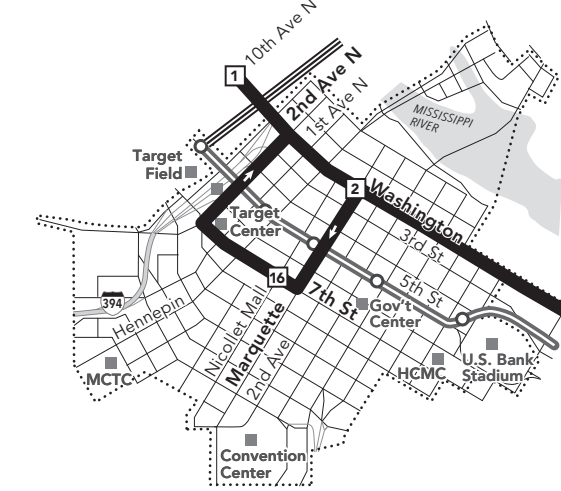

3

Effective 8/21/2021

LOCAL BUS ROUTE

MAJOR DESTINATIONS:

- Downtown Minneapolis
University of Minnesota
Dinkytown
Como Ave
St Paul
Energy Park Dr
Front Ave
Maryland Ave W
Rice St
Capitol/Rice St Station
Downtown St Paul
Union Depot

Minneapolis Downtown Zone
Ride in the Downtown Zone for 50c

St. Paul Downtown Zone
Ride in the Downtown Zone for 50c

Late Night Routing

- Timepoint on schedule
Regular Route
METRO Line and Stations
Northstar Commuter Line
High Frequency Service
Route Ending Point
Route Letter
Connecting Routes & Metro Lines
Park & Ride Lot

Monday — Friday

WESTBOUND from downtown St Paul to downtown Minneapolis

Monday — Friday
EASTBOUND from downtown Minneapolis to downtown St Paul

Table with columns for route number & letter, stop names, and departure times for AM and PM.

Table with columns for route number & letter, stop names, and departure times for AM and PM.

Go-To Card Retail Locations

A refillable Go-To Card is the most convenient way to travel by transit!

- MINNEAPOLIS
• Metro Transit Service Center: 719 Marquette Ave
• Unbank: 727 Hennepin Ave
ST PAUL
• Metro Transit Service Center: 101 5th St E - US Bank Center Skyway