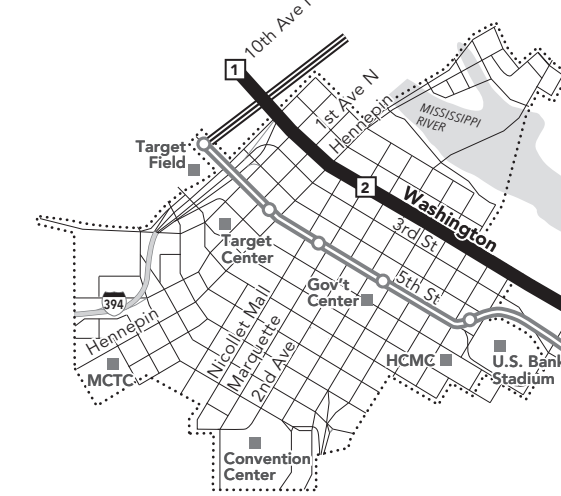

3

Effective 8/21/2021

LOCAL BUS ROUTE

MAJOR DESTINATIONS:

- Downtown Minneapolis
University of Minnesota
Dinkytown
Como Ave
St Paul
Energy Park Dr
Front Ave
Maryland Ave W
Rice St
Capitol/Rice St Station
Downtown St Paul
Union Depot

Minneapolis Downtown Zone
Ride in the Downtown Zone for 50c

St. Paul Downtown Zone
Ride in the Downtown Zone for 50c

Late Night Routing

- Timepoint on schedule
Regular Route
METRO Line and Stations
Northstar Commuter Line
High Frequency Service
Route Ending Point
Route Letter
Connecting Routes & Metro Lines
Park & Ride Lot

Monday — Friday

WESTBOUND from downtown St Paul to downtown Minneapolis

Monday — Friday
EASTBOUND from downtown Minneapolis to downtown St Paul

Table with columns for route number & letter, stop names, and departure times for AM and PM.

Table with columns for route number & letter, stop names, and departure times for AM and PM.

Go-To Card Retail Locations

A refillable Go-To Card is the most convenient way to travel by transit!

- MINNEAPOLIS
• Metro Transit Service Center: 719 Marquette Ave
• Unbank: 727 Hennepin Ave
ST PAUL
• Metro Transit Service Center: 101 5th St E - US Bank Center Skyway