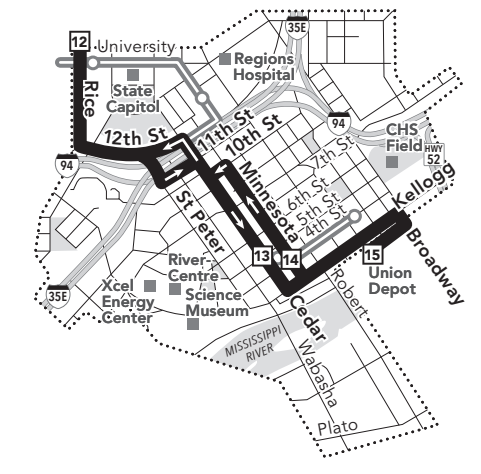

3

Effective 8/21/2021

LOCAL BUS ROUTE

MAJOR DESTINATIONS:

- Downtown Minneapolis
University of Minnesota
Dinkytown
Como Ave
St Paul
Energy Park Dr
Front Ave
Maryland Ave W
Rice St
Capitol/Rice St Station
Downtown St Paul
Union Depot

Minneapolis Downtown Zone
Ride in the Downtown Zone for 50c

St. Paul Downtown Zone
Ride in the Downtown Zone for 50c

Late Night Routing

- Timepoint on schedule
Regular Route
METRO Line and Stations
Northstar Commuter Line
High Frequency Service
Route Ending Point
Route Letter
Connecting Routes & Metro Lines
Park & Ride Lot

Monday — Friday

WESTBOUND from downtown St Paul to downtown Minneapolis

Monday — Friday
EASTBOUND from downtown Minneapolis to downtown St Paul

Table with columns for route number & letter, stop names, and departure times for AM and PM.

Table with columns for route number & letter, stop names, and departure times for AM and PM.

Go-To Card Retail Locations

A refillable Go-To Card is the most convenient way to travel by transit!

- MINNEAPOLIS
• Metro Transit Service Center: 719 Marquette Ave
• Unbank: 727 Hennepin Ave
ST PAUL
• Metro Transit Service Center: 101 5th St E - US Bank Center Skyway