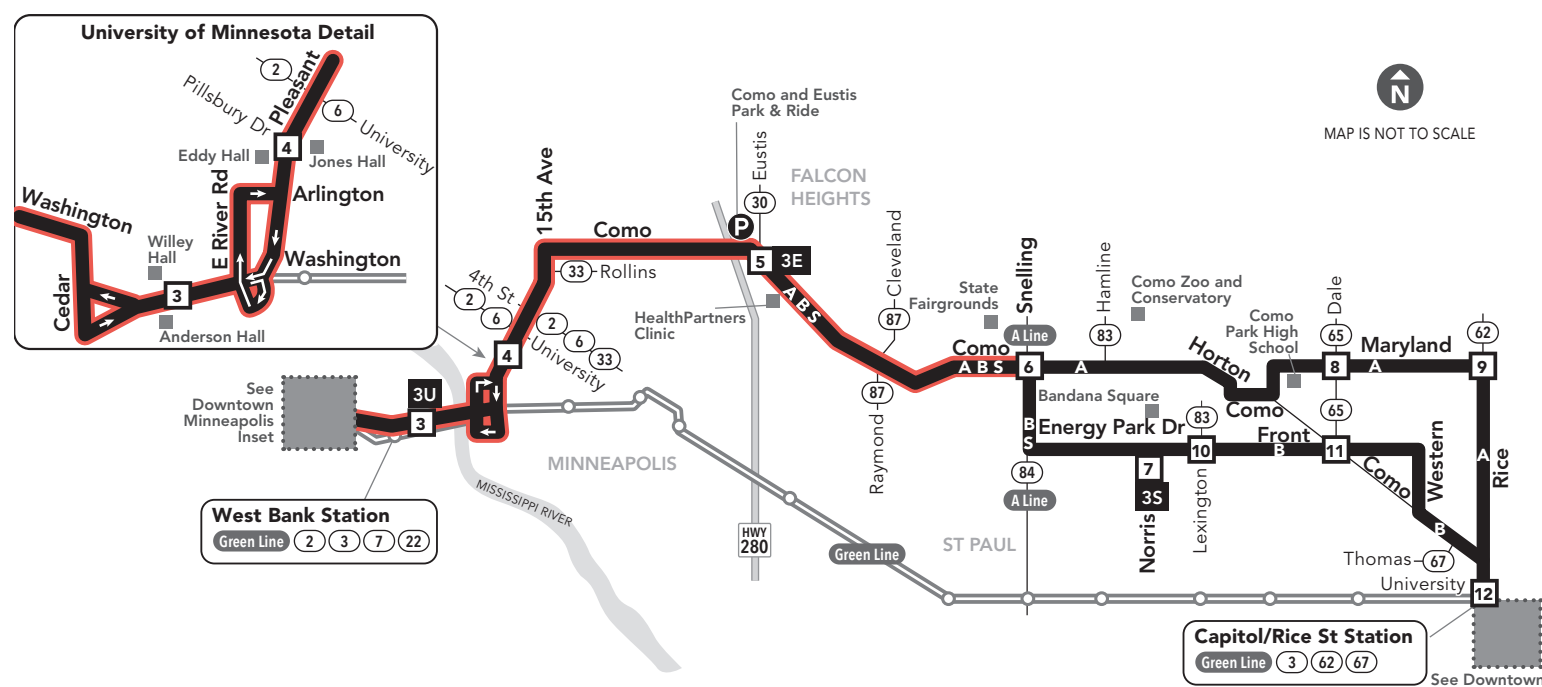

3

Effective 8/21/2021

LOCAL BUS ROUTE

MAJOR DESTINATIONS:

- Downtown Minneapolis
University of Minnesota
Dinkytown
Como Ave
St Paul
Energy Park Dr
Front Ave
Maryland Ave W
Rice St
Capitol/Rice St Station
Downtown St Paul
Union Depot

Minneapolis Downtown Zone
Ride in the Downtown Zone for 50c

St. Paul Downtown Zone
Ride in the Downtown Zone for 50c

Late Night Routing

- Timepoint on schedule
Regular Route
METRO Line and Stations
Northstar Commuter Line
High Frequency Service
Route Ending Point
Route Letter
Connecting Routes & Metro Lines
Park & Ride Lot

Monday — Friday

WESTBOUND from downtown St Paul to downtown Minneapolis

Monday — Friday
EASTBOUND from downtown Minneapolis to downtown St Paul

Table with columns for route number & letter, stop names, and departure times for AM and PM.

Table with columns for route number & letter, stop names, and departure times for AM and PM.

Go-To Card Retail Locations

A refillable Go-To Card is the most convenient way to travel by transit!

- MINNEAPOLIS
• Metro Transit Service Center: 719 Marquette Ave
• Unbank: 727 Hennepin Ave
ST PAUL
• Metro Transit Service Center: 101 5th St E - US Bank Center Skyway