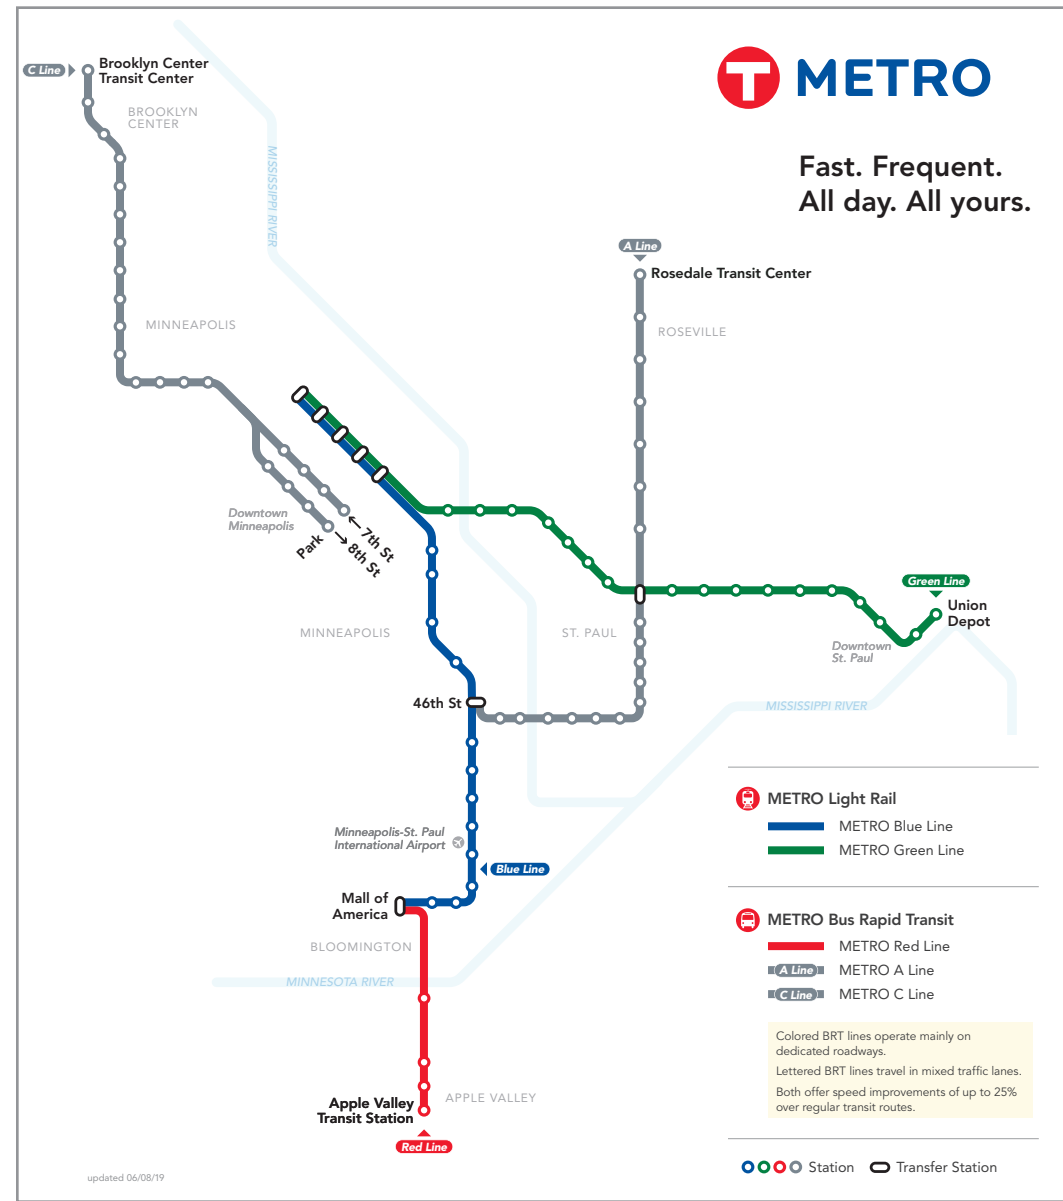

Table with 7 columns (route numbers 8-1) and multiple rows of departure times for C Line buses.

Additional early morning trips provided by route 19.

Sunday & Holiday

SOUTHBOUND from Brooklyn Center Transit Center and north Minneapolis to downtown Minneapolis

Table with 7 columns (route numbers 1-7) and multiple rows of departure times for C Line buses.

Additional early morning trips provided by route 19.

Sunday & Holiday

NORTHBOUND from downtown Minneapolis to north Minneapolis and Brooklyn Center Transit Center

Table with 7 columns (route numbers 8-1) and multiple rows of departure times for C Line buses.

Local Bus & METRO Fares table with columns for Adults, Seniors, Youth, Downtown Zone, Express Bus Fares, and Reduced Fares.

Reduced Fares section explaining how to use reduced fares and listing qualifying conditions.

Qualifying ID section detailing requirements for seniors, Medicare card holders, and persons with disabilities.

Fare Cards/Passes section explaining the types of passes available and how to use them.

Transfers section explaining transfer rules and how to use them.

Holiday service operates on New Year's Day, Memorial Day, Independence Day, Labor Day, Thanksgiving and Christmas.

This schedule is subject to change. Traffic and weather conditions may delay buses.

This document is available in alternative formats to individuals with disabilities.

METRO logo and slogan: Fast. Frequent. All day. All yours.

Legend for METRO Light Rail (Blue, Green), METRO Bus Rapid Transit (Red, A, C lines), and Station/Transfer Station symbols.