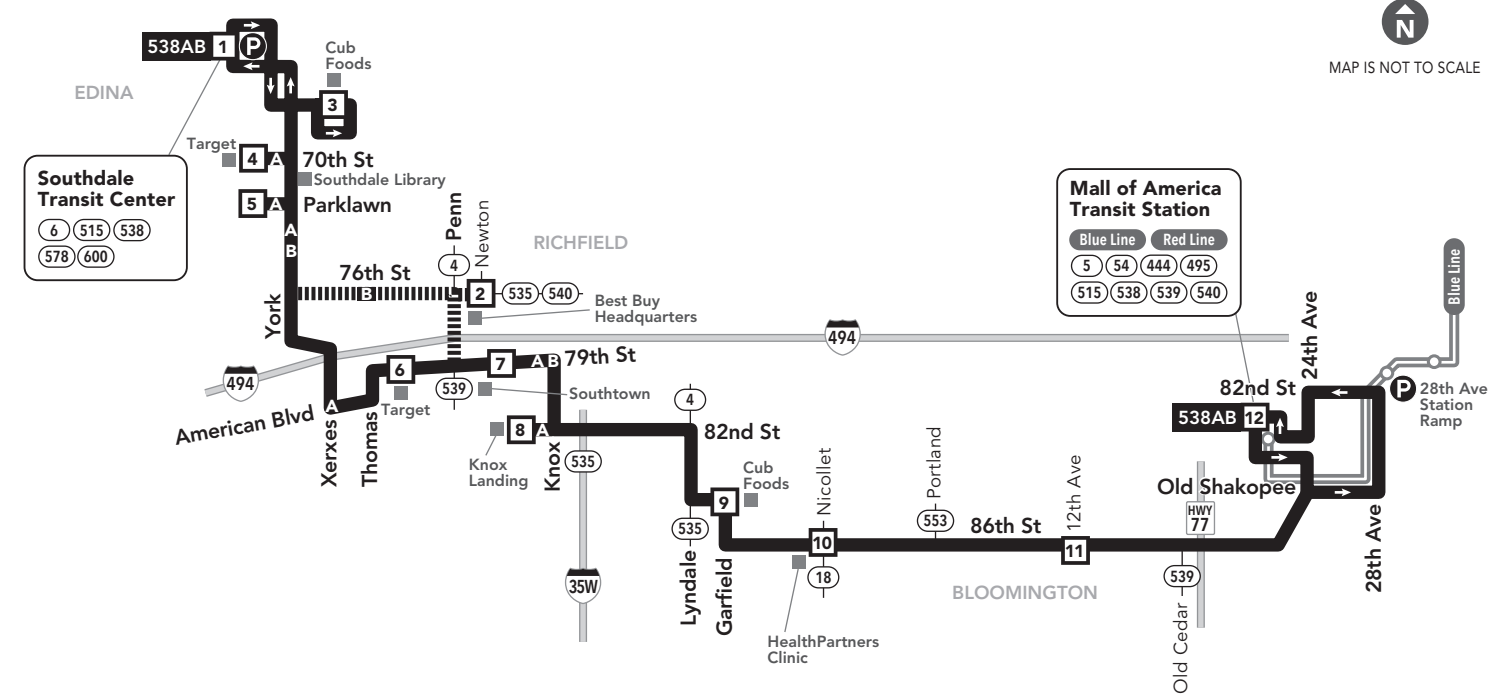

Route 538

- **3 Timepoint on schedule**
  Find the timepoint nearest your stop, and use that column of the schedule. Your stop may be between timepoints.
- **Regular Route**
  Bus will pick up or drop off customers at any bus stop along this route.
- **METRO Line and Stations**
  METRO trains or buses will pick up or drop off customers at any station along this route.
- **Limited Service**
  Only certain trips take this route.
- **Route Ending Point**
  Trips with the indicated number/letter end at this point. Number/letter is found in schedules and on bus destination signs.
- **Route Letter**
  Indicates which trips travel on this section of the route. Letter is found in schedules and on bus destination signs.
- **Connecting Routes & Metro Lines**
  See those route schedules for details.
- **Park & Ride Lot**
  Park free at these lots while you commute.

Park & Ride Locations

Park free at these lots while you commute. No overnight parking.

- **BLOOMINGTON**
  - 28th Ave Station: 8151 28th Ave S
- **EDINA**
  - Southdale Transit Center: York Ave and 66th St W

Go-To Card Retail Locations

A refillable Go-To Card is the most convenient way to travel by transit! Buy a Go-To Card or add value to an existing card at one of these locations or online.

- **BLOOMINGTON**
  - Cub Foods: 8421 Lyndale Ave S
- **EDINA**
  - Cub Foods: 6775 York Ave S

Monday — Friday

EASTBOUND from Southdale to Mall of America

route number and letter	1	2	3	4	5	6	7	8	9	10	11	12
	AM											
538B	5:15	5:24	-	-	-	5:28	-	5:35	5:38	5:41	5:49	-
538B	5:45	5:54	-	-	-	5:58	-	6:05	6:08	6:11	6:19	-
538B	6:35	6:46	-	-	-	6:50	-	6:58	7:01	7:04	7:12	-
538B	7:00	7:11	-	-	-	7:16	-	7:24	7:27	7:30	7:38	-
538B	7:30	7:41	-	-	-	7:47	-	7:55	7:58	8:01	8:09	-
538B	8:00	8:11	-	-	-	8:17	-	8:24	8:27	8:30	8:38	-
538A	9:00	-	9:03	9:06	9:09	9:15	9:17	9:21	9:26	9:29	9:32	9:40
538A	9:30	-	9:33	9:36	9:39	9:45	9:47	9:51	9:56	9:59	10:02	10:10
538A	10:30	-	10:33	10:36	10:39	10:45	10:47	10:51	10:56	10:59	11:02	11:10
538A	11:00	-	11:03	11:06	11:09	11:15	11:17	11:21	11:26	11:29	11:32	11:40
	PM											
538A	12:00	-	12:03	12:06	12:09	12:15	12:17	12:21	12:26	12:29	12:32	12:40
538A	12:30	-	12:33	12:36	12:39	12:45	12:47	12:51	12:56	12:59	1:02	1:10
538A	1:30	-	1:33	1:36	1:39	1:45	1:47	1:51	1:56	1:59	2:02	2:10
538A	2:00	-	2:03	2:06	2:09	2:15	2:17	2:21	2:26	2:29	2:32	2:40
538A	3:00	-	3:03	3:06	3:09	3:15	3:17	3:21	3:26	3:29	3:32	3:40
538B	3:30	3:41	-	-	-	3:45	-	3:54	3:57	4:00	4:08	-
538B	4:00	4:11	-	-	-	4:15	-	4:24	4:27	4:30	4:38	-
538B	4:30	4:41	-	-	-	4:45	-	4:53	4:56	4:59	5:07	-
538B	5:00	5:11	-	-	-	5:15	-	5:23	5:26	5:29	5:37	-
538B	5:30	5:41	-	-	-	5:45	-	5:53	5:56	5:59	6:07	-
538A	6:00	-	6:03	6:06	6:09	6:15	6:17	6:21	6:26	6:29	6:32	6:40
538A	6:30	-	6:33	6:36	6:39	6:45	6:47	6:51	6:56	6:59	7:02	7:10
538A	7:30	-	7:33	7:36	7:39	7:45	7:47	7:51	7:56	7:59	8:02	8:10
538A	8:00	-	8:03	8:06	8:09	8:15	8:17	8:21	8:26	8:29	8:32	8:40
538A	9:00	-	9:03	9:06	9:09	9:15	9:17	9:21	9:26	9:29	9:32	9:40

Monday — Friday

WESTBOUND from Mall of America to Southdale