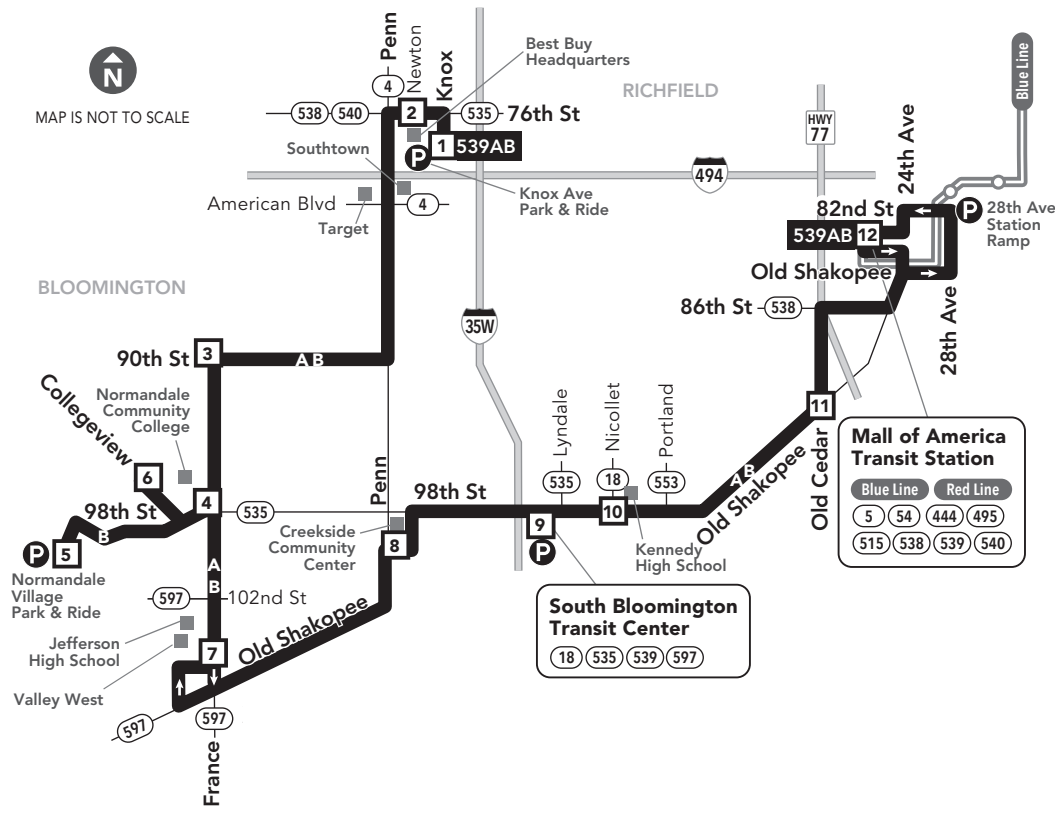

538 539

Effective 9/12/2020

LOCAL BUS ROUTES

MAJOR DESTINATIONS:

- Edina
- Southdale Center
- York Ave
- Richfield
- Best Buy Headquarters
- Bloomington
- Normandale Community College
- Valley West
- Southtown Shopping Center
- South Bloomington Transit Center
- 86th St
- HealthPartners
- Mall of America Station

3 Timepoint on schedule
Find the timepoint nearest your stop, and use that column of the schedule. Your stop may be between timepoints.

22B Route Ending Point
Trips with the indicated number/letter end at this point. Number/letter is found in schedules and on bus destination signs.

B Route Letter
Indicates which trips travel on this section of the route. Letter is found in schedules and on bus destination signs.

METRO Line and Stations
METRO trains or buses will pick up or drop off customers at any station along this route.

Sunday & Holiday

EASTBOUND from Southdale to Mall of America

route number and letter	1	3	4	5	6	7	8	9	10	11	12	
	AM											
538A	8:56	8:59	9:02	9:05	9:10	9:12	9:16	9:21	9:24	9:27	9:35	-
538A	9:26	9:29	9:32	9:35	9:40	9:42	9:46	9:51	9:54	9:57	10:05	-
538A	10:25	10:28	10:31	10:34	10:40	10:42	10:46	10:51	10:54	10:57	11:05	-
538A	10:55	10:58	11:01	11:04	11:10	11:12						