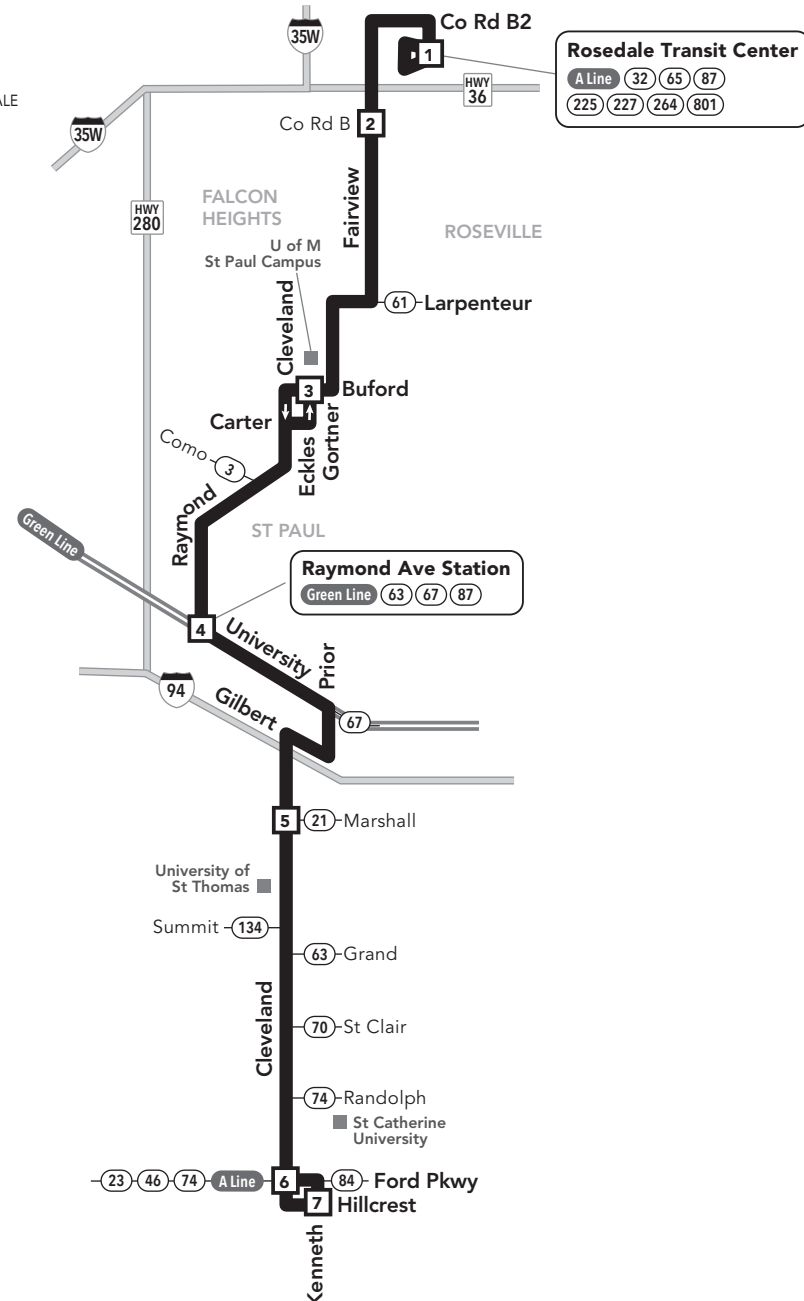

#### NORTHBOUND from St Paul to Roseville

route number & letter	AM							PM						
	7	6	5	4	3	2	1	7	6	5	4	3	2	1
87	5:15	5:16	5:24	5:31	5:39	5:45	5:49	12:03	12:04	12:12	12:19	12:27	12:33	12:37
87	5:45	5:46	5:54	6:01	6:09	6:15	6:19	12:33	12:34	12:42	12:49	12:57	1:03	1:07
87	6:03	6:04	6:12	6:19	6:27	6:33	6:37	1:03	1:04	1:12	1:19	1:27	1:33	1:37
87	6:23	6:24	6:32	6:39	6:47	6:53	6:57	1:33	1:34	1:42	1:49	1:57	2:03	2:07
87	6:43	6:44	6:52	6:59	7:07	7:13	7:17	2:03	2:04	2:12	2:19	2:27	2:33	2:37
87	7:03	7:04	7:12	7:19	7:27	7:33	7:37	2:32	2:33	2:42	2:49	2:57	3:03	3:08
87	7:22	7:23	7:32	7:39	7:47	7:53	7:57	3:01	3:02	3:11	3:18	3:26	3:32	3:37
87	7:42	7:43	7:52	7:59	8:07	8:13	8:17	3:20	3:21	3:30	3:37	3:45	3:52	3:57
87	8:02	8:03	8:12	8:19	8:27	8:33	8:37	3:39	3:40	3:49	3:56	4:04	4:11	4:16
87	8:23	8:24	8:32	8:39	8:47	8:53	8:57	3:59	4:00	4:09	4:16	4:24	4:31	4:36
87	8:43	8:44	8:52	8:59	9:07	9:13	9:17	4:20	4:21	4:30	4:37	4:45	4:52	4:57
87	9:03	9:04	9:12	9:19	9:27	9:33	9:37	4:40	4:41	4:50	4:57	5:05	5:12	5:17
87	9:33	9:34	9:42	9:49	9:57	10:03	10:07	5:00	5:01	5:10	5:17	5:25	5:32	5:37
87	10:03	10:04	10:12	10:19	10:27	10:33	10:37	5:21	5:22	5:30	5:37	5:45	5:51	5:56
87	10:33	10:34	10:42	10:49	10:57	11:03	11:07	5:51	5:52	6:00	6:07	6:15	6:21	6:26
87	11:03	11:04	11:12	11:19	11:27	11:33	11:37	6:21	6:22	6:30	6:37	6:45	6:51	6:56
87	11:33	11:34	11:42	11:49	11:57	12:03	12:07	6:55	6:56	7:04	7:11	7:19	7:25	7:30
87								7:25	7:26	7:34	7:41	7:49	7:55	8:00
87								7:55	7:56	8:04	8:11	8:19	8:25	8:30
87								8:25	8:26	8:34	8:41	8:49	8:55	9:00
87								8:55	8:56	9:04	9:11	9:19	9:25	9:30

Shaded times denote rush-hour service. See fare panel for rush-hour fees.

Shaded times denote rush-hour service. See fare panel for rush-hour fees.

MAP IS NOT TO SCALE

**3 Timepoint on schedule**  
Find the timepoint nearest your stop, and use that column of the schedule. Your stop may be between timepoints.

**22 METRO Connecting Routes & Metro Lines**  
See those route schedules for details.