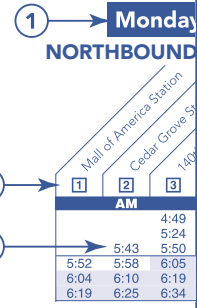

## LOCAL BUS ROUTE

### MAJOR DESTINATIONS:

- Roseville**
  - Rosedale Center
  - Fairview Ave
- Falcon Heights**
  - U of M St Paul Campus
  - Cleveland Ave
- St Paul**
  - Raymond Ave
  - Raymond Ave Station
  - University Ave
  - Highland Park Neighborhood

### Not all stops are shown on this timetable.

Use the timepoints on the map and the schedule to estimate the arrival of your bus. For details, call Transit Information or explore our interactive map and trip planning tools at metrotransit.org.