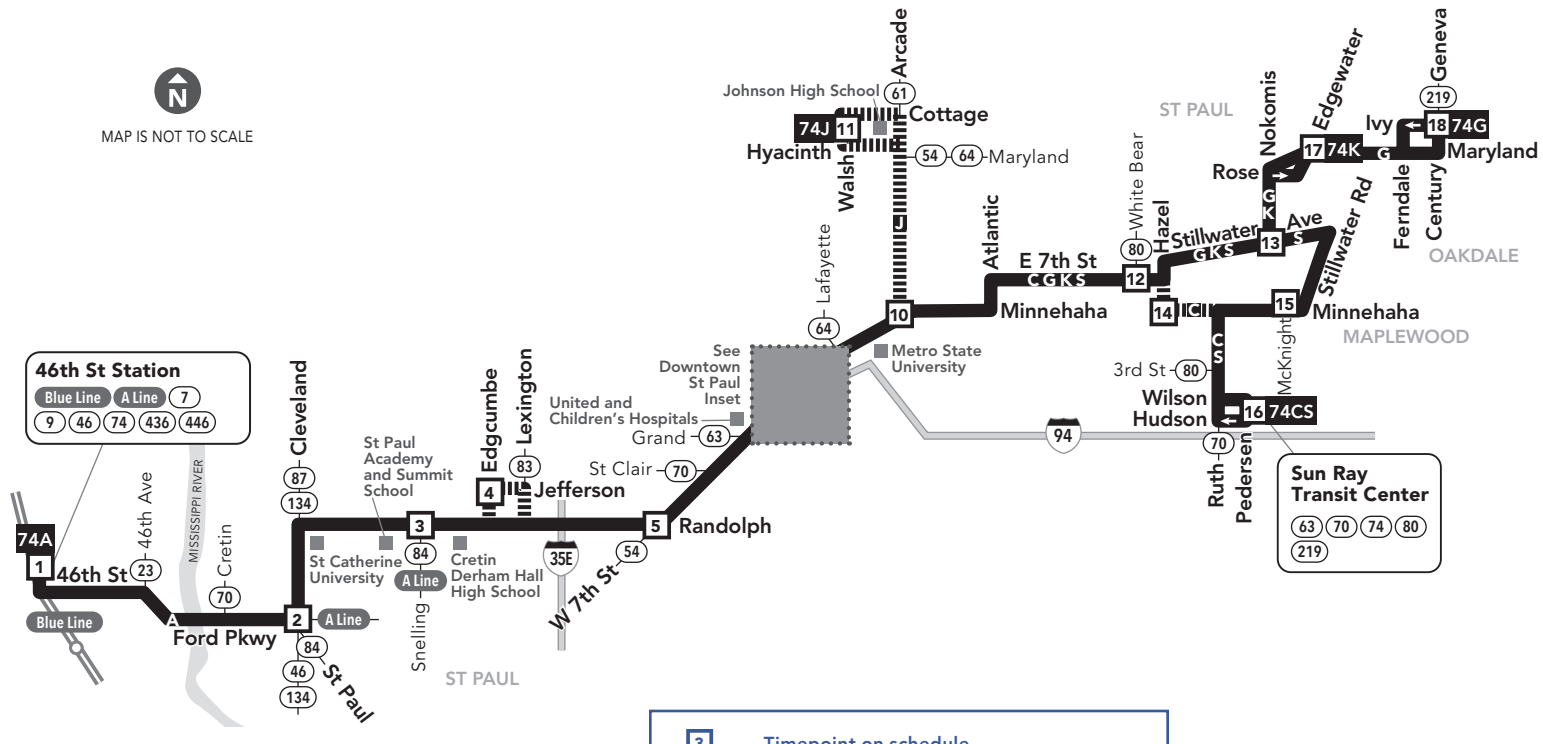

MAJOR DESTINATIONS:

- Minneapolis**
46th St Station
- St Paul**
Ford Pkwy
Highland Park Neighborhood
St Catherine University
Randolph Ave
West 7th St
- Downtown St Paul**
East 7th St
Minnehaha Ave
Sun Ray Shopping Center
- Maplewood**

METRO Line and Stations
METRO trains or buses will pick up or drop off customers at any station along this route.

Limited Service
Only certain trips take this route.

Route Ending Point
Trips with the indicated number/letter end at this point. Number/letter is found in schedules and on bus destination signs.

Route Letter
Indicates which trips travel on this section of the route. Letter is found in schedules and on bus destination signs.

22 METRO Connecting Routes & Metro Lines
See those route schedules for details.

route number & letter	Downtown St Paul																	
	18	17	16	15	14	13	12	11	10	9	8	7	6	5	4	3	2	1
	AM																	
74	—	—	3:28	3:32	3:35	3:38	3:47	—	—	3:52	3:55	—	—	—	—	—	—	—
74A	—	—	4:25	4:29	4:32	4:35	4:44	—	—	4:49	4:52	4:53	4:56	5:02	—	5:09	5:14	5:20
74A	—	—	4:51	4:55	4:58	5:01	5:11	—	—	5:16	5:19	5:20	5:23	5:29	—	5:36	5:41	5:47
74A	—	—	5:15	5:19	5:22	5:26	5:36	—	—	5:41	5:45	5:46	5:49	5:55	—	6:03	6:08	6:14
74A	5:38	5:42	—	—	5:44	5:48	5:58	—	—	6:03	6:07	6:08	6:12	6:18	—	6:26	6:32	6:38
74A	—	—	5:52	5:56	—	—	6:03	6:13	—	—	6:18	6:22	6:23	6:27	6:34	—	6:42	6:48
74A	6:08	6:12	—	—	6:14	6:18	6:28	—	—	6:33	6:37	6:38	6:42	6:49	—	6:57	7:03	7:09
74A	—	—	6:19	6:24	6:27	6:31	6:42	—	—	6:48	6:52	6:53	6:57	7:04	—	7:13	7:19	7:26
74A	—	—	6:34	6:39	6:42	6:46	6:57	—	—	7:03	7:07	7:08	7:12	7:19	—	7:28	7:34	7:41
74A	6:50	6:54	—	—	6:57	7:01	7:12	—	—	7:18	7:22	7:23	7:27	7:34	—	7:43	7:49	7:56
74A	7:21	7:25	—	—	7:28	7:32	7:42	—	—	7:33	7:37	7						