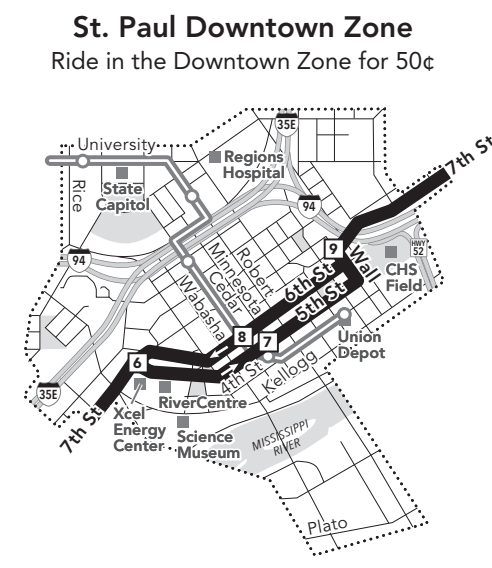

MAJOR DESTINATIONS:

- Minneapolis**
46th St Station
- St Paul**
Ford Pkwy
Highland Park Neighborhood
St Catherine University
Randolph Ave
West 7th St
- Downtown St Paul**
East 7th St
Minnehaha Ave
Sun Ray Shopping Center
- Maplewood**

METRO Line and Stations
METRO trains or buses will pick up or drop off customers at any station along this route.

Limited Service
Only certain trips take this route.

Route Ending Point
Trips with the indicated number/letter end at this point. Number/letter is found in schedules and on bus destination signs.

Route Letter
Indicates which trips travel on this section of the route. Letter is found in schedules and on bus destination signs.

22 METRO Connecting Routes & Metro Lines
See those route schedules for details.

route number & letter	Downtown St Paul																	
	18	17	16	15	14	13	12	11	10	9	8	7	6	5	4	3	2	1
	AM																	
74	—	—	3:28	3:32	3:35	3:38	3:47	—	—	3:52	3:55	—	—	—	—	—	—	—
74A	—	—	4:25	4:29	4:32	4:35	4:44	—	—	4:49	4:52	4:53	4:56	5:02	—	5:09	5:14	5:20
74A	—	—	4:51	4:55	4:58	5:01	5:11	—	—	5:16	5:19	5:20	5:23	5:29	—	5:36	5:41	5:47
74A	—	—	5:15	5:19	5:22	5:26	5:36	—	—	5:41	5:45	5:46	5:49	5:55	—	6:03	6:08	6:14
74A	5:38	5:42	—	—	5:44	5:48	5:58	—	—	6:03	6:07	6:08	6:12	6:18	—	6:26	6:32	6:38
74A	—	—	5:52	5:56	—	—	6:03	6:13	—	—	6:18	6:22	6:23	6:27	6:34	—	6:42	6:48
74A	6:08	6:12	—	—	6:14	6:18	6:28	—	—	6:33	6:37	6:38	6:42	6:49	—	6:57	7:03	7:09
74A	—	—	6:19	6:24	6:27	6:31	6:42	—	—	6:48	6:52	6:53	6:57	7:04	—	7:13	7:19	7:26
74A	—	—	6:34	6:39	6:42	6:46	6:57	—	—	7:03	7:07	7:08	7:12	7:19	—	7:28	7:34	7:41
74A	6:50	6:54	—	—	6:57	7:01	7:12	—	—	7:18	7:22	7:23	7:27	7:34	—	7:43	7:49	7:56
74A	7:21	7:25	—	—	7:28	7:32	7:42	—	—	7:33	7:37	7						