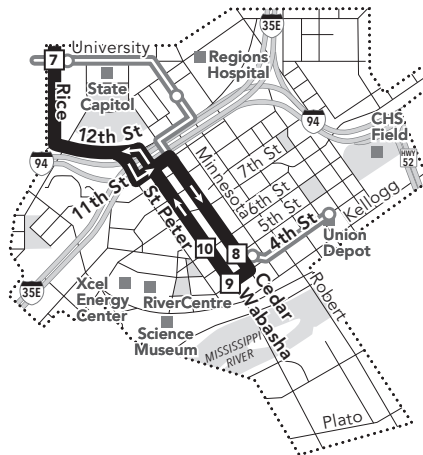

#### St Paul

- Capitol/Rice St Station
- Minnehaha Ave
- Hamline University
- Fairview Ave Station
- University Ave
- Raymond Ave Station

#### Minneapolis

- Franklin Ave
- Fairview-Riverside Medical Center
- Augsburg College
- Franklin Ave Station

Regional Route  
612-373-3333  
metrotransit.org

MAP IS NOT TO SCALE

### St. Paul Downtown Zone

Ride in the Downtown Zone for 50¢

- 3** Timepoint on schedule  
Find the timepoint nearest your stop, and use that column of the schedule. Your stop may be between timepoints.
- Regular Route**  
Bus will pick up or drop off customers at any bus stop along this route
- METRO Line and Stations**  
METRO trains or buses will pick up or drop off customers at any station along this route.
- 22B** Route Ending Point  
Trips with the indicated number/letter end at this point. Number/letter is found in schedules and on bus destination signs.
- B** Route Letter  
Indicates which trips travel on this section of the route. Letter is found in schedules and on bus destination signs.
- 22 METRO** Connecting Routes & Metro Lines  
See those route schedules for details.

### Go-To Card Retail Locations

A refillable Go-To Card is the most convenient way to travel by transit! Buy a Go-To Card or add value to an existing card at one of these locations or online.

**MINNEAPOLIS**