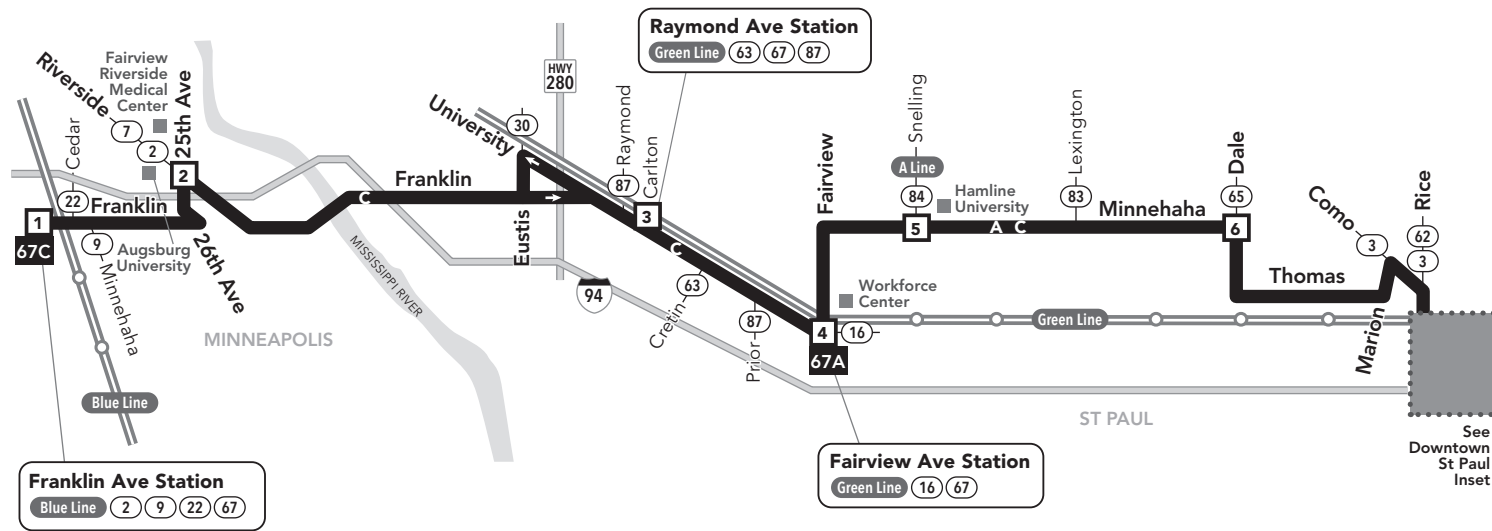

#### St Paul

- Capitol/Rice St Station
- Minnehaha Ave
- Hamline University
- Fairview Ave Station
- University Ave
- Raymond Ave Station

#### Minneapolis

- Franklin Ave
- Fairview-Riverside Medical Center
- Augsburg College
- Franklin Ave Station

Regional Route  
612-373-3333  
metrotransit.org

MAP IS NOT TO SCALE

### St. Paul Downtown Zone

Ride in the Downtown Zone for 50¢

- 3** Timepoint on schedule  
Find the timepoint nearest your stop, and use that column of the schedule. Your stop may be between timepoints.
- Regular Route**  
Bus will pick up or drop off customers at any bus stop along this route
- METRO Line and Stations**  
METRO trains or buses will pick up or drop off customers at any station along this route.
- 22B** Route Ending Point  
Trips with the indicated number/letter end at this point. Number/letter is found in schedules and on bus destination signs.
- B** Route Letter  
Indicates which trips travel on this section of the route. Letter is found in schedules and on bus destination signs.
- 22 METRO** Connecting Routes & Metro Lines  
See those route schedules for details.

### Go-To Card Retail Locations

A refillable Go-To Card is the most convenient way to travel by transit! Buy a Go-To Card or add value to an existing card at one of these locations or online.

**MINNEAPOLIS**