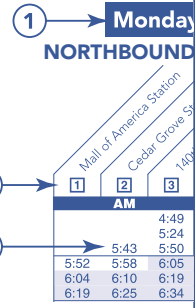

Effective 9/12/2020

LOCAL BUS ROUTE

**MAJOR DESTINATIONS:**

- Roseville**
  - Rosedale Center
  - HarMar Mall
  - Co Rd B
- St Paul**
  - Dale St
  - Dale St Station

**Reading a schedule: a step-by-step guide**

- Find the schedule for the **day** of the week and the **direction** you plan to travel.
- Look at the map and find the **timepoints** nearest your trip start and end points. Your stop may be between timepoints.
- Read down the column to see what **time** a bus will depart from a given timepoint. Read across a row to see when the bus will reach another timepoint. If the time is blank, that trip does not serve that timepoint.

**Not all stops are shown on this timetable.**

Use the timepoints on the map and the schedule to estimate the arrival of your bus. For details, call Transit Information or explore our interactive map and trip planning tools at metrotransit.org.

**22 METRO Connecting Routes & Metro Lines**  
See those route schedules for details.

**Go-To Card Retail Locations**

A refillable Go-To Card is the most convenient way to travel by transit! Buy a Go-To Card or add value to an existing card at one of these locations or online.