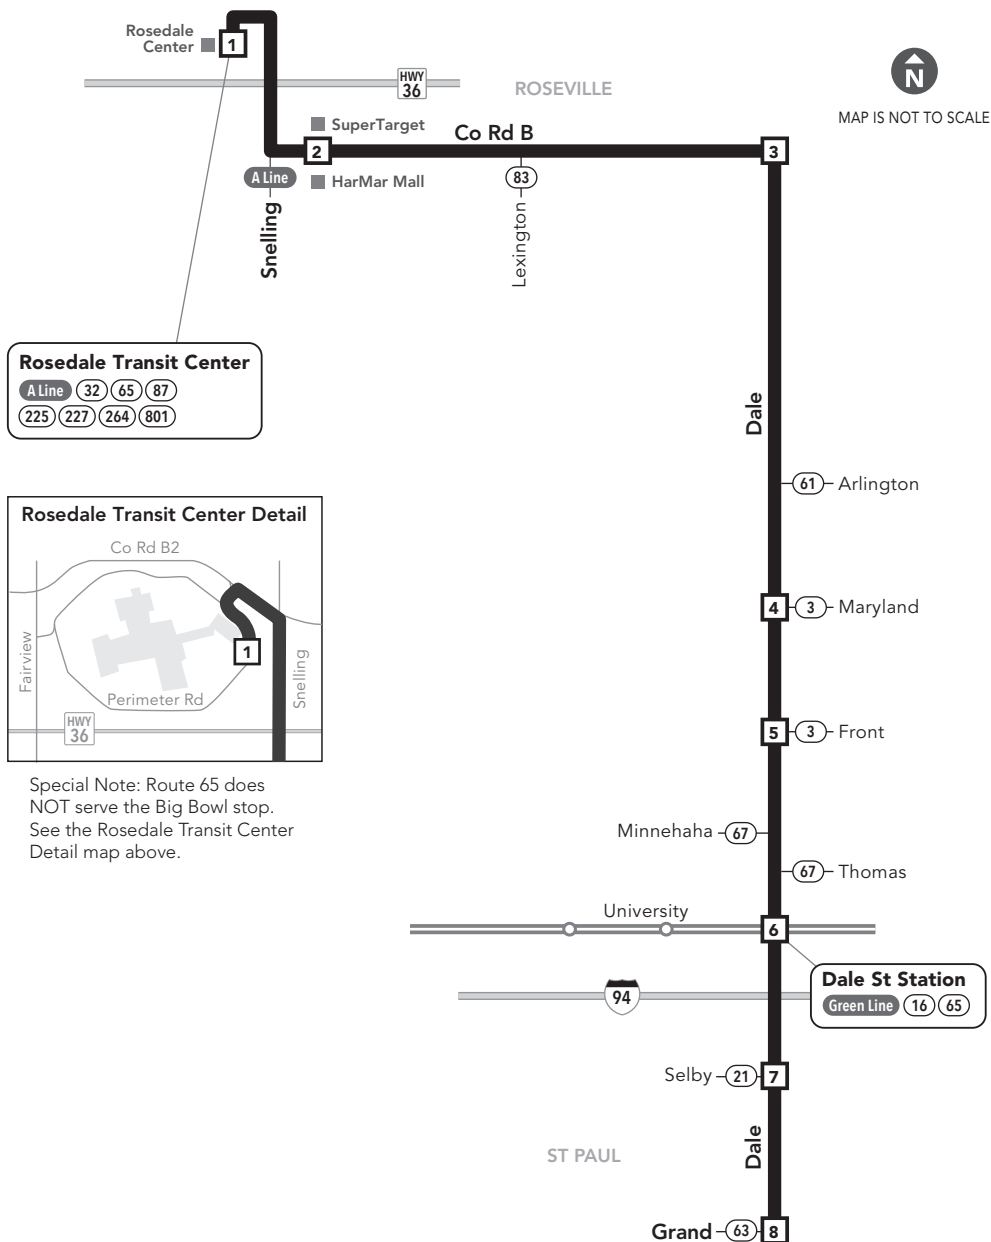

Shaded times denote rush-hour service. See fare panel for rush-hour fees.

3 Timepoint on schedule
Find the timepoint nearest your stop, and use that column of the schedule. Your stop may be between timepoints.

Regular Route
Bus will pick up or drop off customers at any bus stop along this route.

METRO Line and Stations
METRO trains or buses will pick up or drop off customers at any station along this route.

22 METRO Connecting Routes & Metro Lines
See those route schedules for details.

Go-To Card Retail Locations

A refillable Go-To Card is the most convenient way to travel by transit! Buy a Go-To Card or add value to an existing card at one of these locations or online.

ROSEVILLE

- Rosedale Center Guest Services Desk: 10 Rosedale Center

ST PAUL

- Mississippi Market: 622 Selby Ave

All buses and trains have bike racks so you can bring your bicycle along.

Look for instructions on the rack. Lockers are also available for rent. Details at metrotransit.org/bike.

Trip Planner

To:

From: