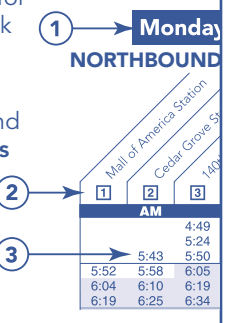

Special note: Eastbound buses from Xerxes Ave follow Knox Ave to West Broadway Ave.

- 3** Timepoint on schedule
Find the timepoint nearest your stop, and use that column of the schedule. Your stop may be between timepoints.
- Regular Route**
Bus will pick up or drop off customers at any bus stop along this route.
- METRO Line and Stations**
METRO trains or buses will pick up or drop off customers at any station along this route.
- Non-Stop Service**
Bus does not pick up or drop off customers on these route segments.
- 22B** Route Ending Point
Trips with the indicated number/letter end at this point. Number/letter is found in schedules and on bus destination signs.
- B** Route Letter
Indicates which trips travel on this section of the route. Letter is found in schedules and on bus destination signs.
- 22 METRO** Connecting Routes & Metro Lines
See those route schedules for details.
- P** Park & Ride Lot
Park free at these lots while you commute.

Westgate Station
Green Line 30 63

Funded by: Metropolitan Council
Operated by: First Transit, Inc.

Go-To Card Retail Locations

A refillable Go-To Card is the most convenient way to travel by transit! Buy a Go-To Card or add value to an existing card at one of these locations or online.

Not all stops are shown on this timetable.

Use the timepoints on the map and the schedule to estimate the arrival of your bus. For details, call Transit Information or explore our interactive map and trip planning tools at metrotransit.org.