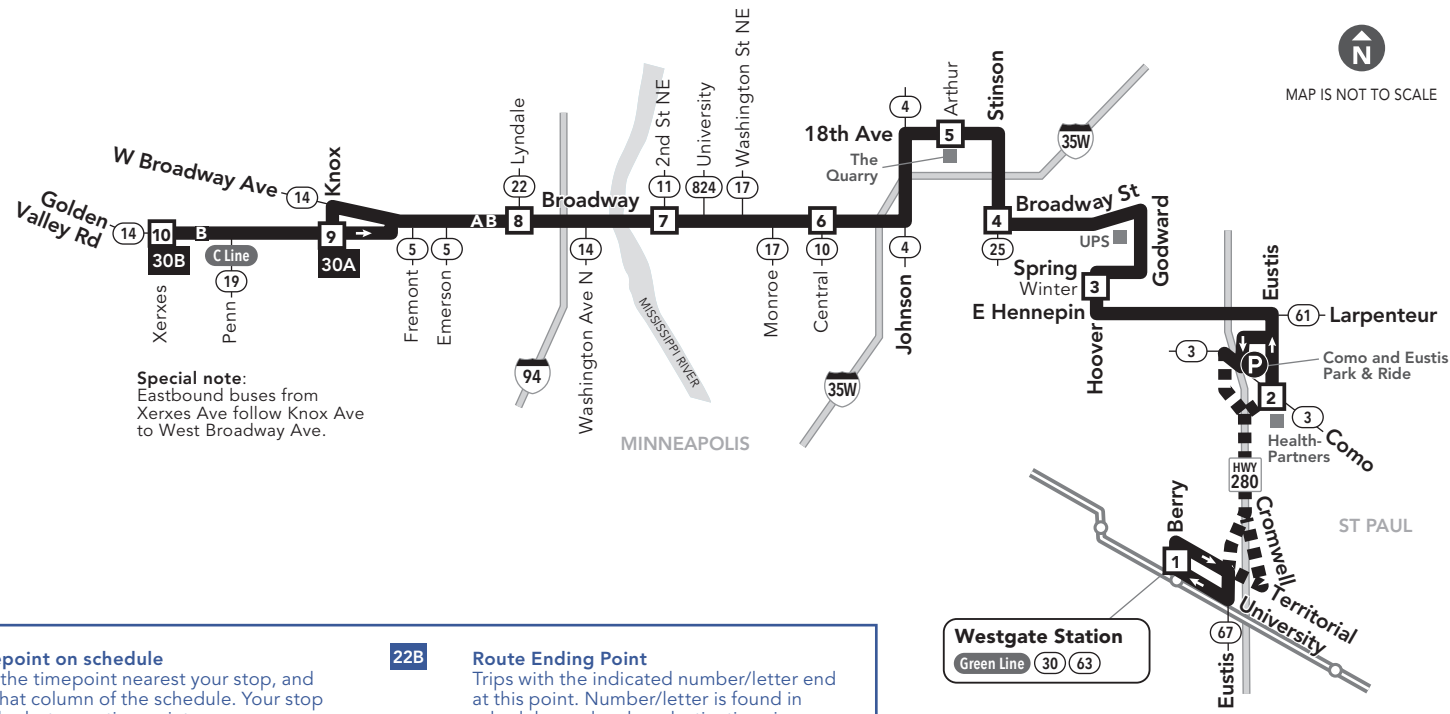

30

Effective 9/12/2020

LOCAL BUS ROUTE

MAJOR DESTINATIONS:

- Minneapolis**
- Golden Valley Rd
 - North Commons
 - West Broadway Ave
 - Broadway St
 - The Quarry
 - NE Minneapolis Industrial Area
- St Paul**
- University Ave
 - Westgate Station

Special note: Eastbound buses from Xerxes Ave follow Knox Ave to West Broadway Ave.

- 3** Timepoint on schedule
Find the timepoint nearest your stop, and use that column of the schedule. Your stop may be between timepoints.
- Regular Route**
Bus will pick up or drop off customers at any bus stop along this route.
- METRO Line and Stations**
METRO trains or buses will pick up or drop off customers at any station along this route.
- Non-Stop Service**
Bus does not pick up or drop off customers on these route segments.
- 22B** Route Ending Point
Trips with the indicated number/letter end at this point. Number/letter is found in schedules and on bus destination signs.
- B** Route Letter
Indicates which trips travel on this section of the route. Letter is found in schedules and on bus destination signs.
- 22 METRO** Connecting Routes & Metro Lines
See those route schedules for details.
- P** Park & Ride Lot
Park free at these lots while you commute.

Westgate Station
Green Line 30 63

Funded by: Metropolitan Council
Operated by: First Transit, Inc.

Go-To Card Retail Locations

A refillable Go-To Card is the most convenient way to travel by transit! Buy a Go-To Card or add value to an existing card at one of these locations or online.