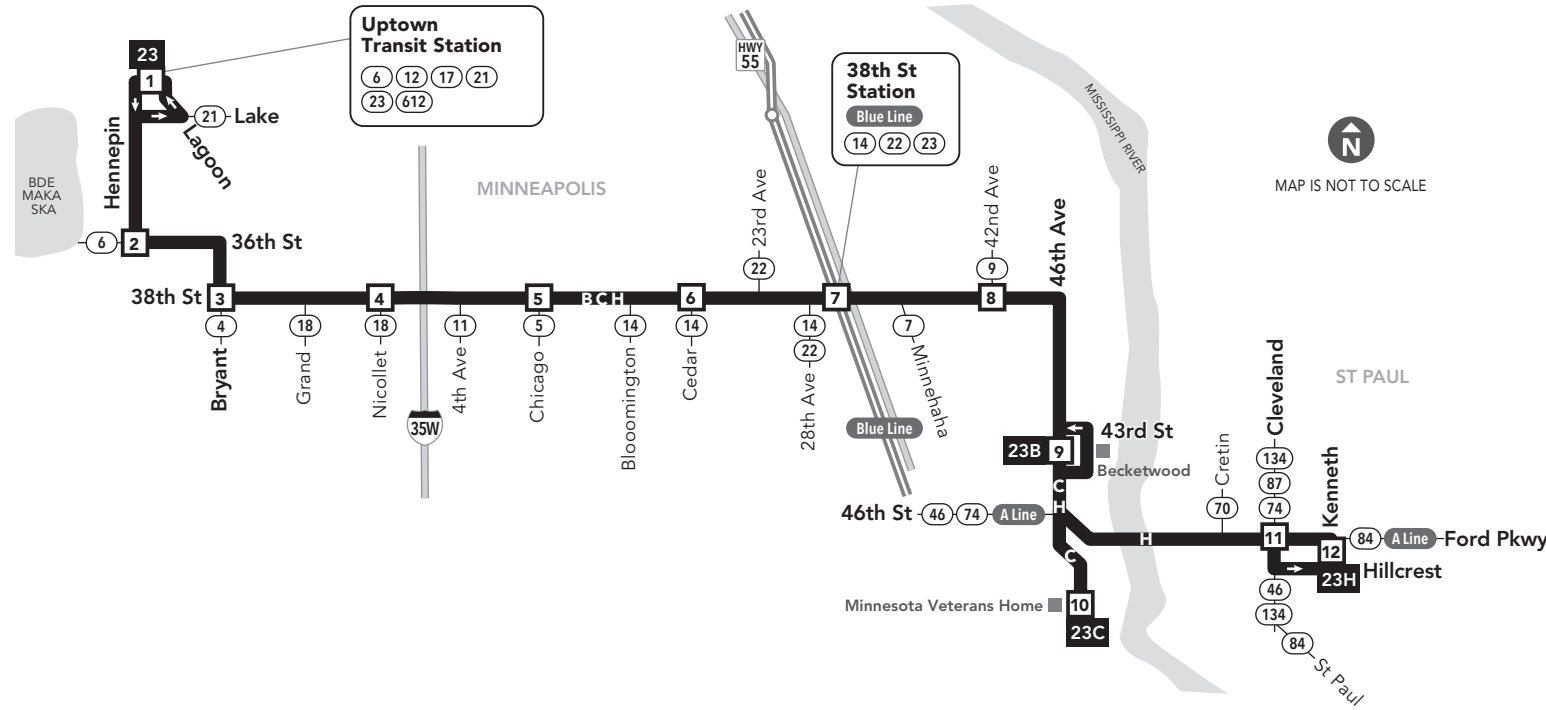

23

Effective 9/12/2020

LOCAL BUS ROUTE

MAJOR DESTINATIONS:

- South Minneapolis**
 Uptown Transit Station
 Hennepin Ave
 38th St
 38th St Station
 Becketwood
 Minnesota Veterans Home
- St Paul**
 Highland Park Neighborhood
 Highland Center

METRO Line and Stations
 METRO trains or buses will pick up or drop off customers at any station along this route.

Route Ending Point
 Trips with the indicated number/letter end at this point. Number/letter is found in schedules and on bus destination signs.

Route Letter
 Indicates which trips travel on this section of the route. Letter is found in schedules and on bus destination signs.

Connecting Routes & Metro Lines
 See those route schedules for details.

Go-To Card Retail Locations

A refillable Go-To Card is the most convenient way to travel by transit! Buy a Go-To Card or add value to an existing card at one of these locations or online.

MINNEAPOLIS

- Cub Foods: 1104 Lagoon Ave
- Cup Foods: 3759 Chicago Ave S
- Seward Co-op Friendship Store: 317 38th St E