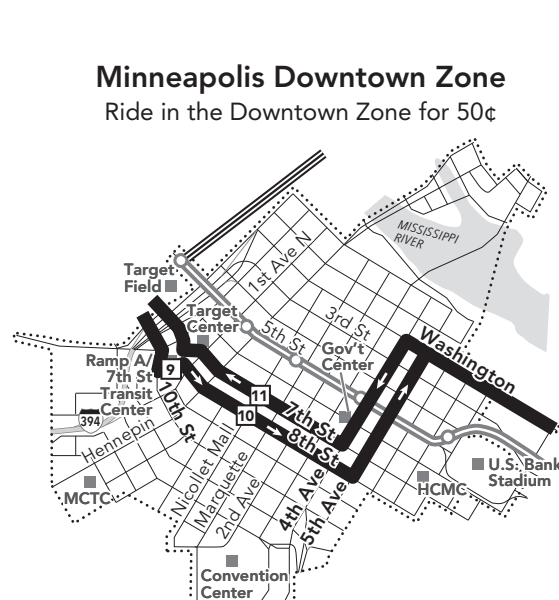

## LOCAL BUS ROUTE

### MAJOR DESTINATIONS:

- Brooklyn Center**
  - Dupont Ave
  - Brooklyn Center Transit Center
- North Minneapolis**
  - Lyndale Ave
- Downtown Minneapolis**
- South Minneapolis**
  - Cedar Ave
  - Franklin Ave Station
  - 38th St Station
  - 28th Ave
  - VA Medical Center Station

### Go-To Card Retail Locations

A refillable Go-To Card is the most convenient way to travel by transit! Buy a Go-To Card or add value to an existing card at one of these locations or online.

**BROOKLYN CENTER**