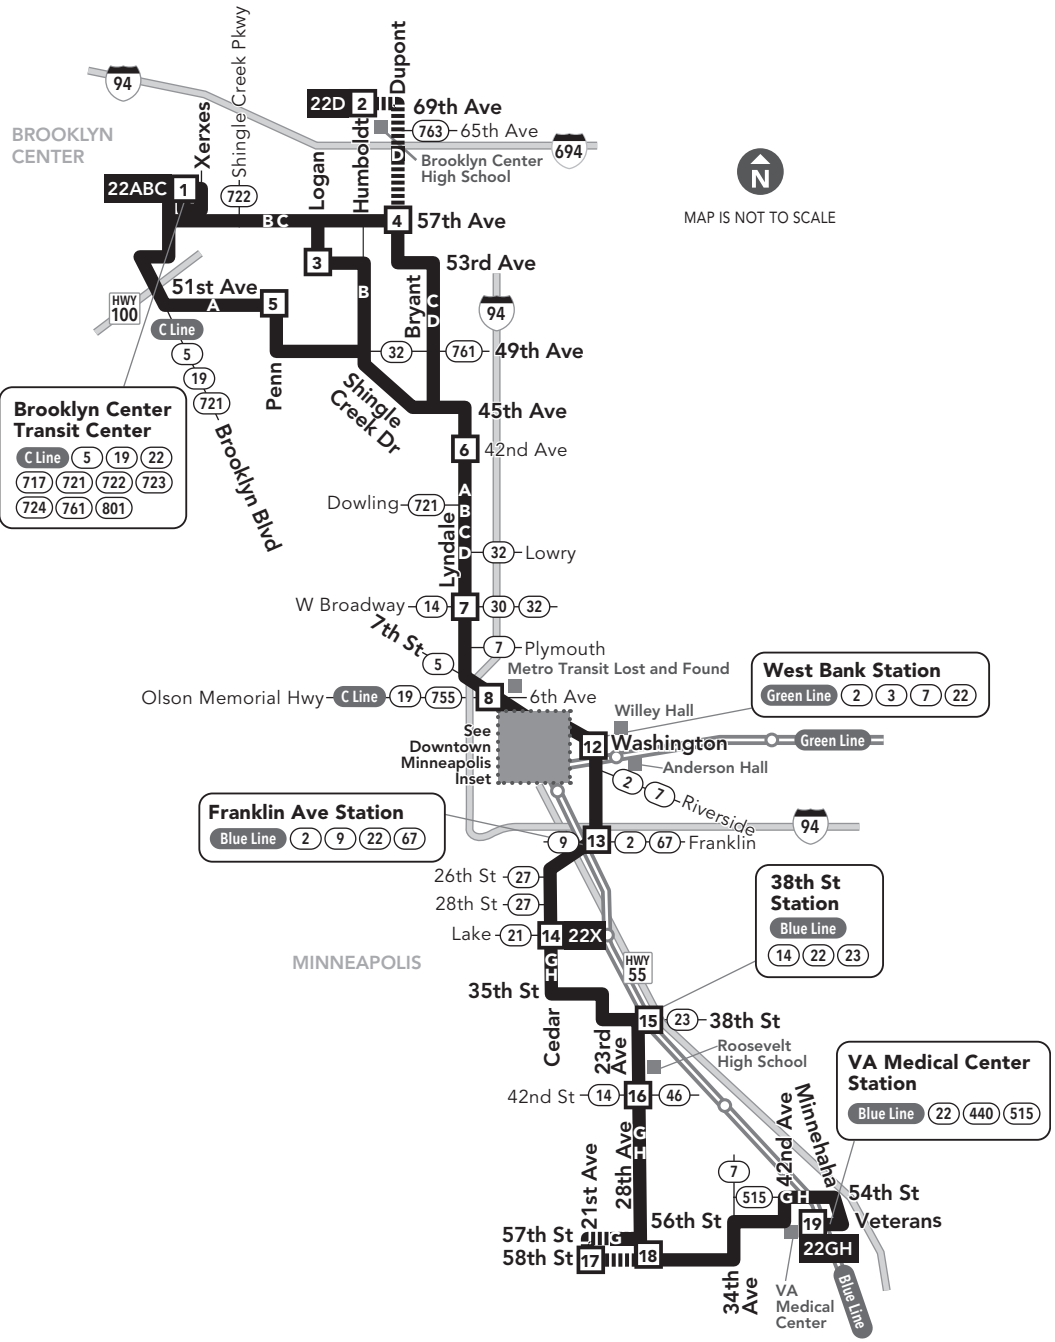

## LOCAL BUS ROUTE

### MAJOR DESTINATIONS:

- Brooklyn Center**
  - Dupont Ave
  - Brooklyn Center Transit Center
- North Minneapolis**
  - Lyndale Ave
- Downtown Minneapolis**
- South Minneapolis**
  - Cedar Ave
  - Franklin Ave Station
  - 38th St Station
  - 28th Ave
  - VA Medical Center Station

- Timepoint on schedule**  
Find the timepoint nearest your stop, and use that column of the schedule. Your stop may be between timepoints.
- Regular Route**  
Bus will pick up or drop off customers at any bus stop along this route.
- METRO Line and Stations**  
METRO trains or buses will pick up or drop off customers at any station along this route.
- Northstar Commuter Line**  
Transfers from Northstar to buses or light rail are free. Transfers from buses or light rail to Northstar require an additional fare.
- Limited Service**  
Only certain trips take this route.
- Route Ending Point**  
Trips with the indicated number/letter end at this point. Number/letter is found in schedules and on bus destination signs.
- Route Letter**  
Indicates which trips travel on this section of the route. Letter is found in schedules and on bus destination signs.
- Connecting Routes & Metro Lines**  
See those route schedules for details.

### Go-To Card Retail Locations

A refillable Go-To Card is the most convenient way to travel by transit! Buy a Go-To Card or add value to an existing card at one of these locations or online.

**BROOKLYN CENTER**