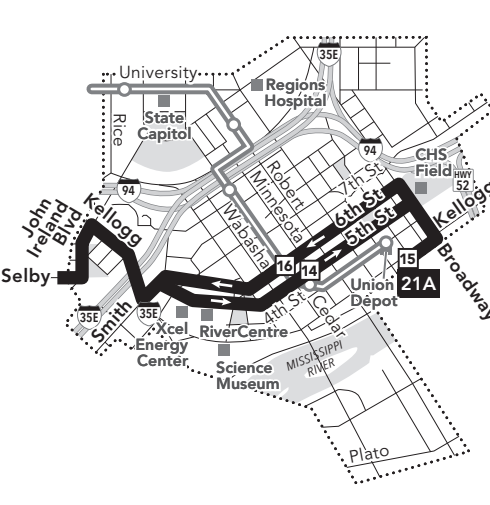

St. Paul Downtown Zone

Ride in the Downtown Zone for 50¢

This route is part of the High Frequency network and operates at least every 15 minutes weekdays from 6 am-7 pm and Saturdays from 9 am-6 pm. See schedule for details.

- Timepoint on schedule
  Regular Route
  METRO Line and Stations
  High Frequency Service
  Route Ending Point
  Connecting Routes & Metro Lines

- Go-To Card Retail Locations
  A refillable Go-To Card is the most convenient way to travel by transit!
  MINNEAPOLIS
  ST PAUL

Metro Transit
612-373-3333 • metrotransit.org

Metro Transit Mobile App

Now you can plan your trip, see arrival information for bus and trains and buy transit tickets all on the go!

How to Ride

1. Arrive 5 minutes before the schedule or NexTrip says your trip will depart.
  2. Watch for your bus number.
  3. Pay your fare as you board, except for Pay Exit routes.
  4. Pull the cord above the window about 1 block before your stop to signal the driver.

BUSES

1. Arrive 5 minutes before the schedule or NexTrip says your trip will depart.
  2. Pay BEFORE you board—touch your card to a reader on the platform or buy a ticket from the machine.
  3. Push the blue button to open doors (trains only).
  4. Colored METRO lines (Blue, Green, Red) stop at every station. Lettered lines (A & C) stop at stations on demand and when customers are present.

MAKING CONNECTIONS

Transfer between buses and METRO lines for up to 2 1/2 hours with your fare. Those who try to ride without paying will be charged with a misdemeanor and fined $180.

Reading a schedule: a step-by-step guide

1. Find the schedule for the day of the week and the direction you plan to travel.
  2. Look at the map and find the timepoints nearest your trip start and end points.
  3. Read down the column to see what time a bus will depart from a given timepoint.

Not all stops are shown on this timetable.

Use the timepoints on the map and the schedule to estimate the arrival of your bus. For details, call Transit Information or explore our interactive map and trip planning tools at metrotransit.org.

Trip Planner
To:
From:
Go

Monday — Friday EASTBOUND from Uptown Transit Station to downtown St Paul

Table with columns for route number & letter, station names, and AM/PM departure times for Monday-Friday Eastbound.

Monday — Friday WESTBOUND from downtown St Paul to Uptown Transit Station

Table with columns for route number & letter, station names, and AM/PM departure times for Monday-Friday Westbound.

Saturday EASTBOUND from Uptown Transit Station to downtown St Paul

Table with columns for route number & letter, station names, and AM/PM departure times for Saturday Eastbound.

Operates school days only. Shaded times denote rush-hour service. See fare panel for rush-hour fees.

Operates school days only. Shaded times denote rush-hour service. See fare panel for rush-hour fees.

Operates school days only. Shaded times denote rush-hour service. See fare panel for rush-hour fees.