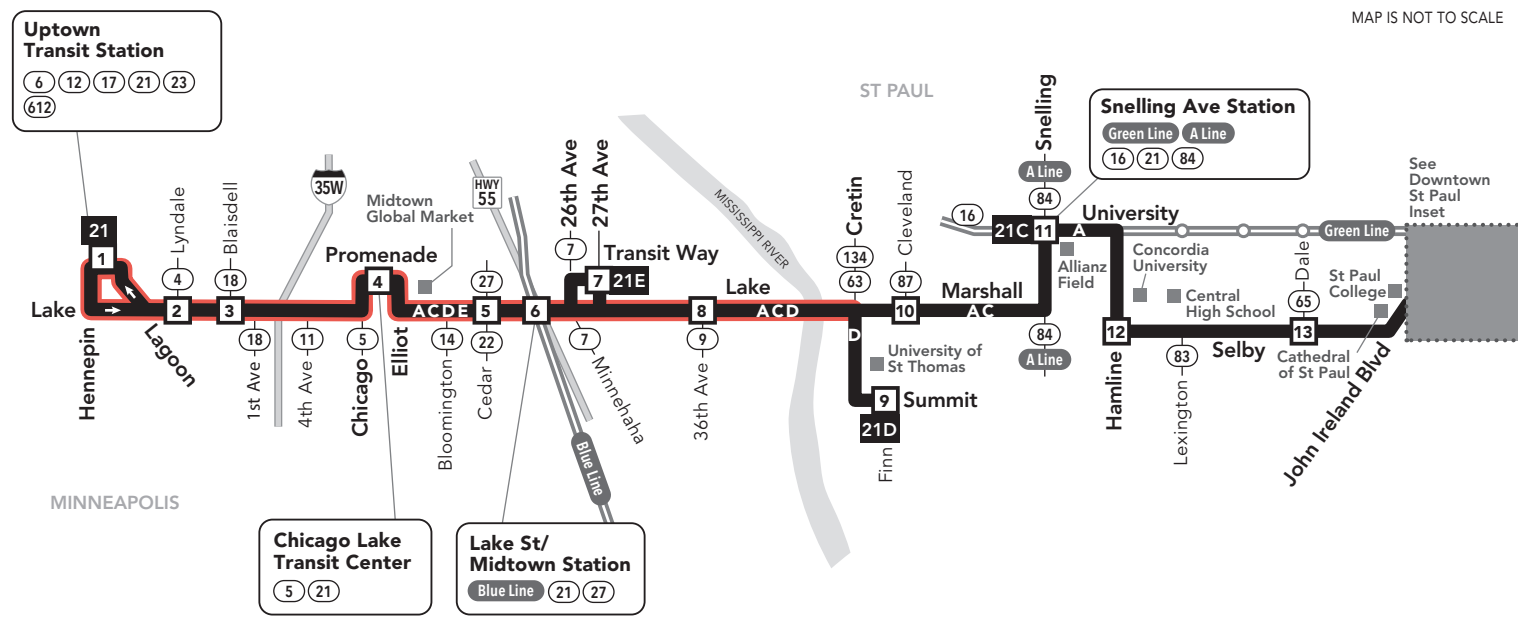

Effective 9/12/2020

LOCAL BUS ROUTE

MAJOR DESTINATIONS:

- Downtown St Paul
Union Depot
St Paul
St Paul College
Selby Ave
Midway Center
Snelling Ave Station
Marshall Ave
University of St Thomas
Minneapolis
Lake St
Lake St/Midtown Station
Uptown

St. Paul Downtown Zone

Ride in the Downtown Zone for 50¢

This route is part of the High Frequency network and operates at least every 15 minutes weekdays from 6 am-7 pm and Saturdays from 9 am-6 pm. See schedule for details.

- Timepoint on schedule
Regular Route
METRO Line and Stations
High Frequency Service
Route Ending Point
Connecting Routes & Metro Lines

- Go-To Card Retail Locations
A refillable Go-To Card is the most convenient way to travel by transit!
MINNEAPOLIS
ST PAUL

Trip Planner
To:
From:
Go

Monday — Friday EASTBOUND from Uptown Transit Station to downtown St Paul

Table with columns for route number & letter, station names, and AM/PM departure times for Monday-Friday Eastbound.