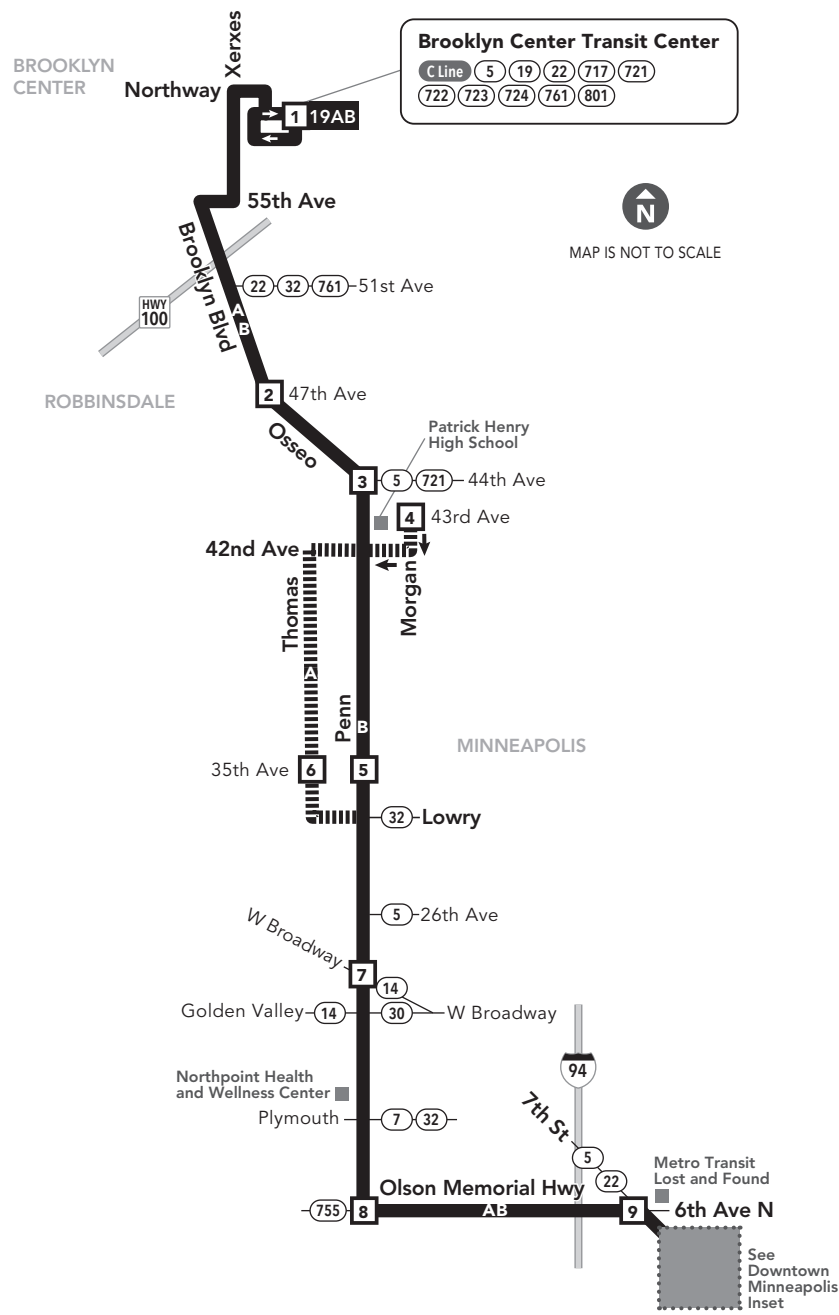

Effective 9/12/2020

LOCAL BUS ROUTE

MAJOR DESTINATIONS:

- Downtown Minneapolis
- North Minneapolis
 - Olson Memorial Hwy
 - Penn Ave
- Brooklyn Center
 - Brooklyn Center Transit Center

612-373-3333 • metrotransit.org

Go-To Card Retail Locations

A refillable Go-To Card is the most convenient way to travel by transit! Buy a Go-To Card or add value to an existing card at one of these locations or online.

BROOKLYN CENTER