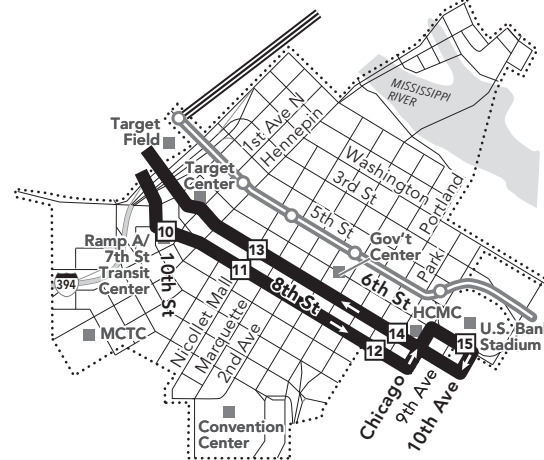

Minneapolis Downtown Zone

Ride in the Downtown Zone for 50¢

Monday — Friday

NORTHBOUND from downtown Minneapolis to north Minneapolis and Brooklyn Center

route number & letter	Center														
	6th St and 10th Ave	7th St & Park Station	7th St & Nicollet Station	Olson & 7th St Station	Olson & Penn Station	Penn & W Broadway Station	Penn Ave and 35th Ave	Thomas Ave and 35th Ave	Osseo Rd and 47th Ave	Brooklyn Center Transit Center					
	15	14	13	9	8	7	5	6	2	1					
AM															
19B	-	-	5:04	5:08	5:11	5:14	5:17	-	5:21	5:27					
19B	5:39	5:41	5:46	5:50	5:53	5:56	5:59	-	6:04	6:10					
19B	6:43	6:45	6:50	6:54	6:58	7:02	7:06	-	7:11	7:17					
19B	7:15	7:17	7:22	7:26	7:30	7:34	7:38	-	7:43	7:49					
19B	7:44	7:46	7:51	7:55	7:59	8:03	8:07	-	8:13	8:19					
19B	8:14	8:16	8:21	8:25	8:29	8:33	8:37	-	8:43	8:49					
19B	8:44	8:46	8:51	8:55	8:59	9:03	9:07	-	9:13	9:19					
19B	9:14	9:16	9:21	9:25	9:29	9:33	9:37	-	9:43	9:49					
19B	9:43	9:45	9:50	9:54	9:58	10:02	10:06	-	10:12	10:19					
19B	10:13	10:15	10:20	10:24	10:28	10:32	10:36	-	10:42	10:49					
19B	10:40	10:42	10:48	10:53	10:57	11:01	11:06	-	11:12	11:19					
19B	11:10	11:12	11:18	11:23	11:27	11:31	11:36	-	11:42	11:49					
19B	11:39	11:41	11:47	11:52	11:56	12:01	12:06	-	12:12	12:19					
PM															
19B	12:09	12:11	12:17	12:22	12:26	12:31	12:36	-	12:42	12:49					
19B	12:39	12:41	12:47	12:52	12:56	1:01	1:06	-	1:12	1:19					
19B	1:09	1:11	1:17	1:22	1:26	1:31	1:36	-	1:42	1:49					
19B	1:39	1:41	1:47	1:52	1:56	2:01	2:06	-	2:12	2:19					
19B	2:08	2:10	2:16	2:21	2:25	2:30	2:35	-	2:41	2:49					
19B	2:38	2:40	2:46	2:51	2:55	3:00	3:05	-	3:11	3:19					
19A	3:08	3:10	3:16	3:21	3:26	3:31	-	3:37	3:46	3:54					
19A	3:38	3:40	3:46	3:51	3:56	4:01	-	4:07	4:16	4:24					
19A	4:08	4:10	4:16	4:21	4:26	4:31	-	4:37	4:46	4:54					
19A	4:38	4:40	4:46	4:51	4:56	5:01	-	5:07	5:16	5:24					
19A	5:08	5:10	5:16	5:21	5:26	5:31	-	5:37	5:46	5:54					
19A	5:38	5:40	5:46	5:51	5:56	6:01	-	6:07	6:16	6:24					
19B	6:17	6:19	6:25	6:30	6:35	6:40	6:45	-	6:51	6:58					
19B	6:48	6:50	6:56	7:01	7:05	7:10	7:15	-	7:21	7:28					
19B	7:18	7:20	7:26	7:31	7:35	7:40	7:45	-	7:51	7:58					
19B	7:48	7:50	7:56	8:01	8:05	8:10	8:15	-	8:21	8:28					
19B	8:18	8:20	8:26	8:31	8:35	8:40	8:45	-	8:51	8:58					
19B	9:18	9:20	9:26	9:31	9:35	9:40	9:45	-	9:51	9:58					
19B	10:21	10:23	10:28	10:33	10:37	10:41	10:46	-	10:51	10:58					

Shaded times denote rush-hour service. See fare panel for rush-hour fees.

Monday — Friday

SOUTHBOUND from Brooklyn Center and north Minneapolis to downtown Minneapolis