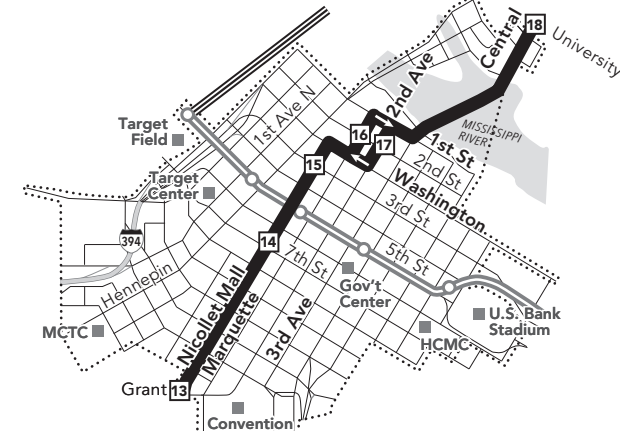

Minneapolis Downtown Zone

612-373-3333 • metrotransit.org

Metro Transit keeps the Twin Cities moving with even less impact on the environment by using hybrid buses on this route. Learn more at metrotransit.org/GoGreener.

How to Ride

BUSES

1. Arrive 5 minutes before the schedule or NexTrip says your trip will depart.
  2. Watch for your bus number.
  3. Pay your fare as you board, except for Pay Exit routes.
  4. Pull the cord above the window about 1 block before your stop to signal the driver.

METRO LINES

1. Arrive 5 minutes before the schedule or NexTrip says your trip will depart.
  2. Pay BEFORE you board—touch your card to a reader on the platform or buy a ticket from the machine.
  3. Push the blue button to open doors (trains only).
  4. Colored METRO lines (Blue, Green, Red) stop at every station. Lettered lines (A & C) stop at stations on demand and when customers are present.

MAKING CONNECTIONS

Transfer between buses and METRO lines for up to 2 1/2 hours with your fare.

Those who try to ride without paying will be charged with a misdemeanor and fined $180.

Park & Ride Locations

Park free at these lots while you commute. No overnight parking.

- ST LOUIS PARK
  • Hwy 7 and Texas Park & Ride: 3701 Texas Ave S

Go-To Card Retail Locations

A refillable Go-To Card is the most convenient way to travel by transit! Buy a Go-To Card or add value to an existing card at one of these locations or online.

- MINNEAPOLIS
  • Cub Foods: 1104 Lagoon Ave
  • Lunds & Byerlys: 25 University Ave SE
  • Metro Transit Service Center: 719 Marquette Ave
  • Unbank: 727 Hennepin Ave
  • Wedge Co-Op: 2105 Lyndale Ave S
  ST LOUIS PARK
  • Cub Foods: 3620 Texas Ave S

- 3 Timepoint on schedule
  Regular Route
  METRO Line and Stations
  Northstar Commuter Line
  Limited Service
  Route Ending Point
  Route Letter
  Connecting Routes & Metro Lines
  Park & Ride Lot

Reading a schedule: a step-by-step guide

1. Find the schedule for the day of the week and the direction you plan to travel.
  2. Look at the map and find the timepoints nearest your trip start and end points.
  3. Read down the column to see what time a bus will depart from a given timepoint.

Not all stops are shown on this timetable.

Use the timepoints on the map and the schedule to estimate the arrival of your bus. For details, call Transit Information or explore our interactive map and trip planning tools at metrotransit.org.

Monday — Friday

EASTBOUND from Hopkins and St Louis Park to NE Minneapolis via downtown Minneapolis

Table with columns for route number & letter, stop names, and departure times for Eastbound service from Hopkins to NE Minneapolis.

Bus arrives 10 minutes before time shown. Bus continues to Lake St. & Hennepin Ave. Shaded times denote rush-hour service.

Monday — Friday

WESTBOUND from NE Minneapolis to St Louis Park and Hopkins via downtown Minneapolis

Table with columns for route number & letter, stop names, and departure times for Westbound service from NE Minneapolis to Hopkins.