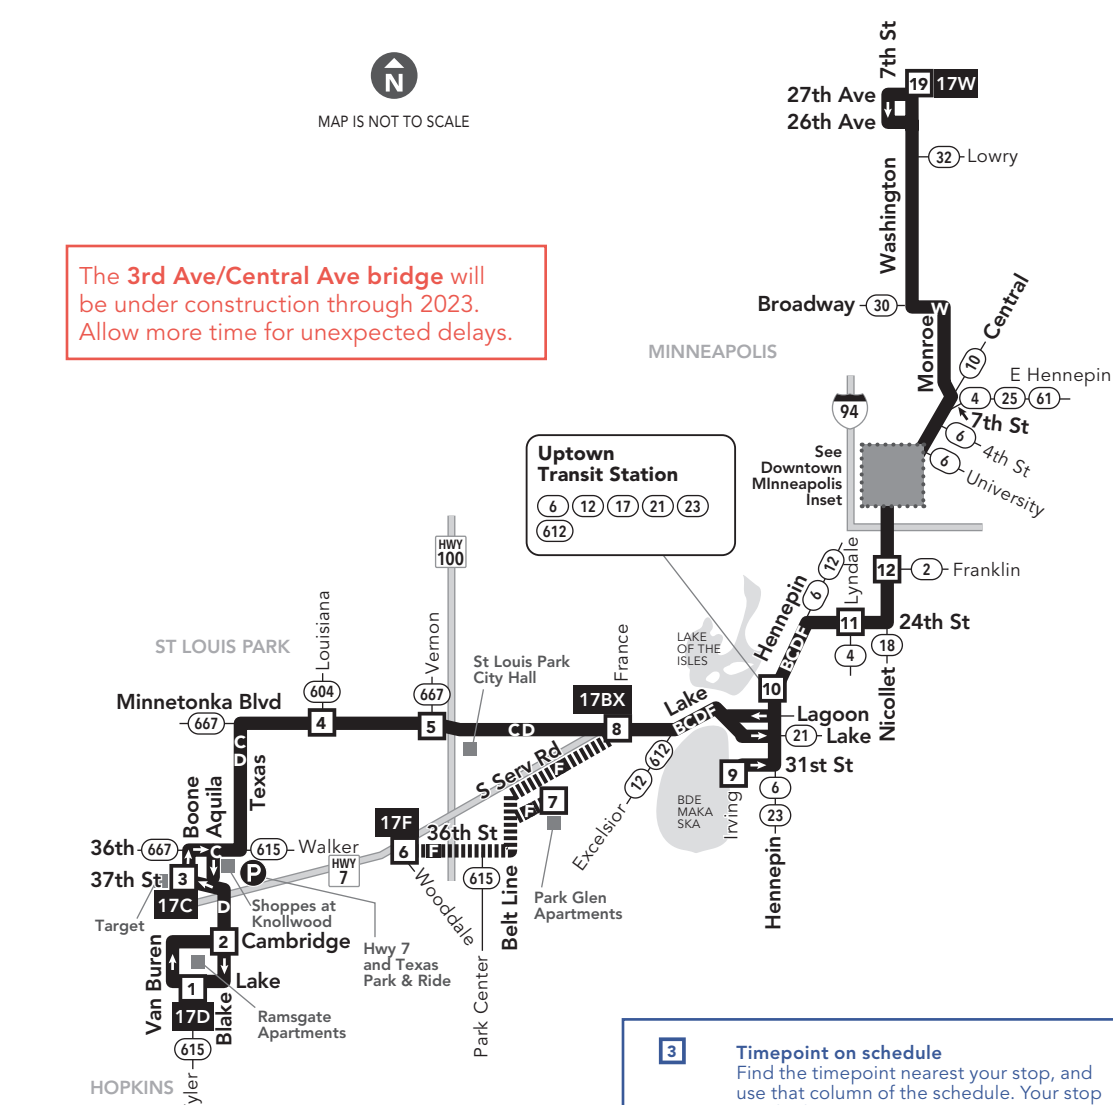

Effective 9/12/2020

LOCAL BUS ROUTE

The 3rd Ave/Central Ave bridge will be under construction through 2023. Allow more time for unexpected delays.

MAJOR DESTINATIONS:

- Hopkins
  Ramsgate Apartments
  St Louis Park
  Shoppes at Knollwood
  Minnetonka Blvd
  Uptown
  Lake St
  Hennepin Ave
  Uptown Transit Station
  Downtown Minneapolis
  NE Minneapolis
  Washington St