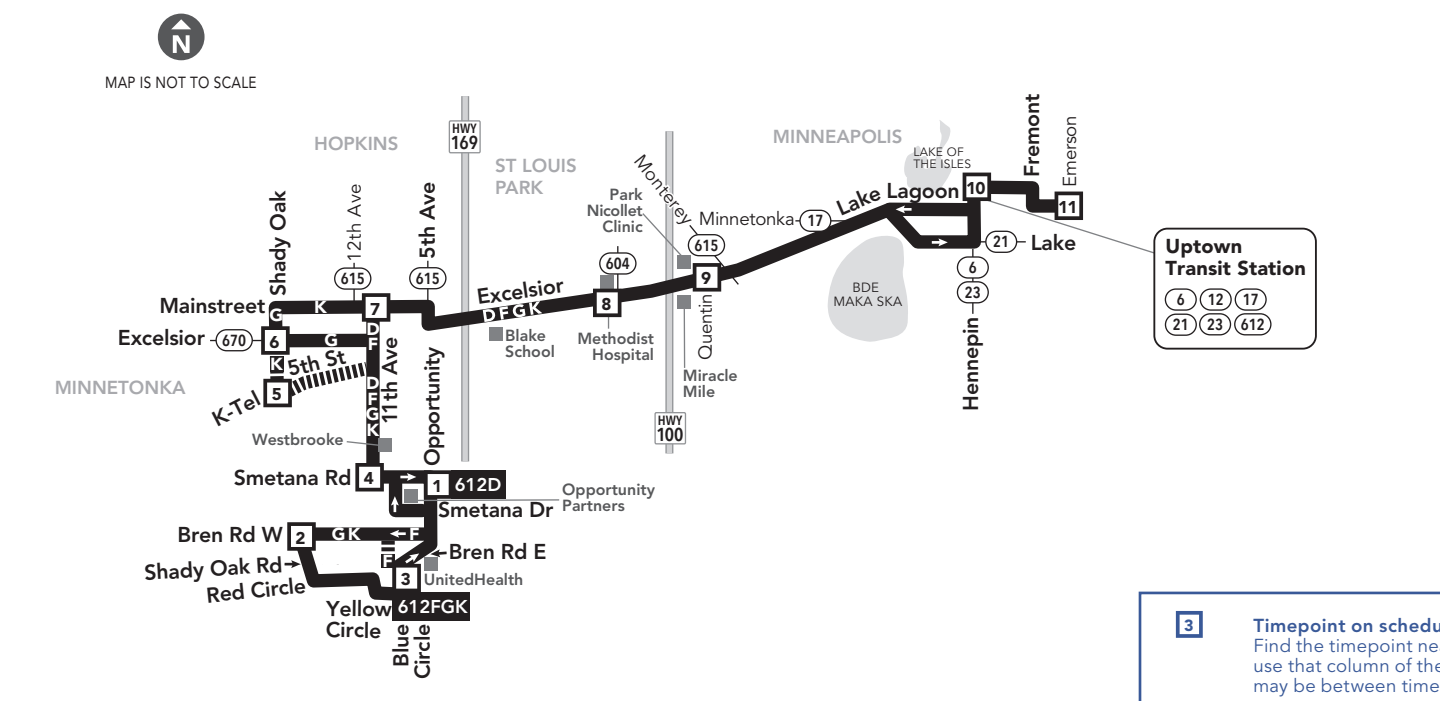

Shaded times denote rush-hour service. See fare panel for rush-hour fees.

Sunday & Holiday

WESTBOUND from Minneapolis to Hopkins and Minnetonka

Table showing bus schedules for Sunday & Holiday Westbound. Includes route numbers, stop names, and departure times in AM and PM.

Saturday

EASTBOUND from Minnetonka and Hopkins to Minneapolis

Table showing bus schedules for Saturday Eastbound. Includes route numbers, stop names, and departure times in AM and PM.

Shaded times denote rush-hour service. See fare panel for rush-hour fees.

Saturday

WESTBOUND from Minneapolis to Hopkins and Minnetonka

Table showing bus schedules for Saturday Westbound. Includes route numbers, stop names, and departure times in AM and PM.

Shaded times denote rush-hour service. See fare panel for rush-hour fees.

MAP IS NOT TO SCALE

Go-To Card Retail Locations. A refillable Go-To Card is the most convenient way to travel by transit! Buy a Go-To Card or add value to an existing card at one of these locations or online. MINNEAPOLIS • Cub Foods: 1104 Lagoon Ave