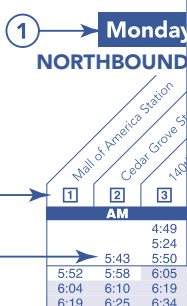

12 612

Effective 9/12/2020

LIMITED/LOCAL STOP BUS ROUTES

MAJOR DESTINATIONS:

- Downtown Minneapolis**
- Minneapolis**
- Uptown Transit Station
- St Louis Park**
- Methodist Hospital
- Excelsior Blvd
- Hopkins**
- Excelsior Blvd
- Mainstreet
- Minnetonka**
- K-Tel Dr
- Opus II
- Bren Rd

612-373-3333 • metrotransit.org

Reading a schedule: a step-by-step guide

- Find the schedule for the **day** of the week and the **direction** you plan to travel.
- Look at the map and find the **timepoints** nearest your trip start and end points. Your stop may be between timepoints.
- Read down the column to see what **time** a bus will depart from a given timepoint. Read across a row to see when the bus will reach another timepoint. If the time is blank, that trip does not serve that timepoint.

Not all stops are shown on this timetable.

Use the timepoints on the map and the schedule to estimate the arrival of your bus. For details, call Transit Information or explore our interactive map and trip planning tools at metrotransit.org.