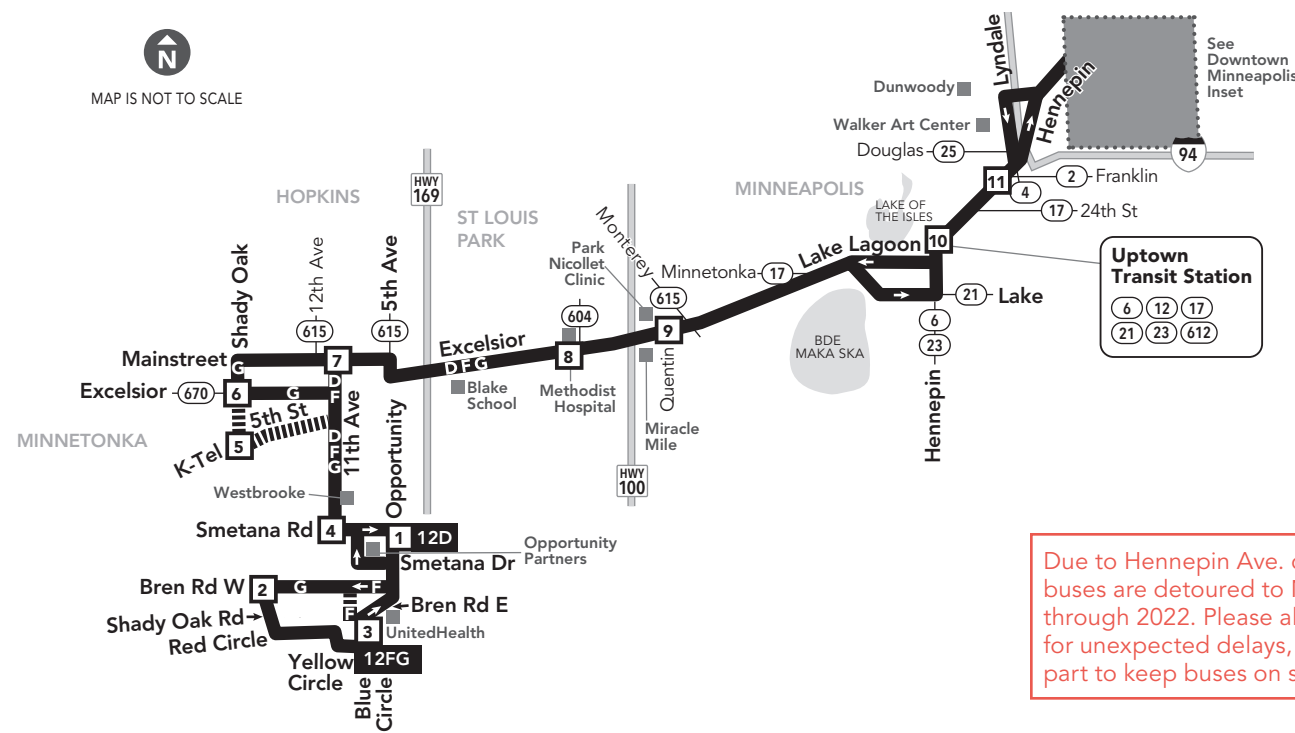

ⓐ Limited Stop buses - No stops on Hennepin Ave between Uptown Transit Station and Franklin Ave. Shaded times denote rush-hour service. See fare panel for rush-hour fees.

Monday — Friday

WESTBOUND from Minneapolis to Hopkins and Minnetonka

route number & letter	Downtown Minneapolis													
	14	13	12	11	10	9	8	7	6	4	1	2	3	
AM														
12G	7:34	7:37	7:45	7:49	7:55	8:06	8:11	8:22	8:25	8:30	8:32	8:36	8:41	
12G	8:02	8:05	8:13	8:17	8:23	8:34	8:39	8:50	8:53	8:58	9:00	9:04	9:09	
12G	8:30	8:33	8:41	8:45	8:51	9:02	9:07	9:17	9:20	9:25	9:27	9:31	9:36	
PM														
12D	3:55	4:00	4:09	4:14	4:19	4:32	4:37	4:48	—	4:54	4:56	—	—	
12D	4:17	4:22	4:31	4:36	4:42	4:56	5:01	5:12	—	5:18	5:20	—	—	
12F	4:40	4:45	4:54	4:59	5:06	5:20	5:25	5:36	—	5:42	5:44	—	5:46	
12F	5:06	5:11	5:20	5:25	5:32	5:46	5:51	6:01	—	6:06	6:08	—	6:10	
12F	5:31	5:36	5:45	5:50	5:57	6:10	6:15	6:25	—	6:30	6:32	—	6:34	

Look for instructions on the rack. Lockers are also available for rent. Details at metrotransit.org/bike.

MAP IS NOT TO SCALE

Minneapolis Downtown Zone

Ride in the Downtown Zone for 50¢

- Timepoint on schedule**
Find the timepoint nearest your stop, and use that column of the schedule. Your stop may be between timepoints.
- Regular Route**
Bus will pick up or drop off customers at any bus stop along this route.
- METRO Line and Stations**
METRO trains or buses will pick up or drop off customers at any station along this route.
- Northstar Commuter Line**
Transfers from Northstar to buses or light rail are free. Transfers from buses or light rail to Northstar require an additional fare.
- Limited Service**
Only certain trips take this route.
- Route Ending Point**
Trips with the indicated number/letter end at this point. Number/letter is found in schedules and on bus destination signs.
- Route Letter**
Indicates which trips travel on this section of the route. Letter is found in schedules and on bus destination signs.
- Connecting Routes & Metro Lines**
See those route schedules for details.