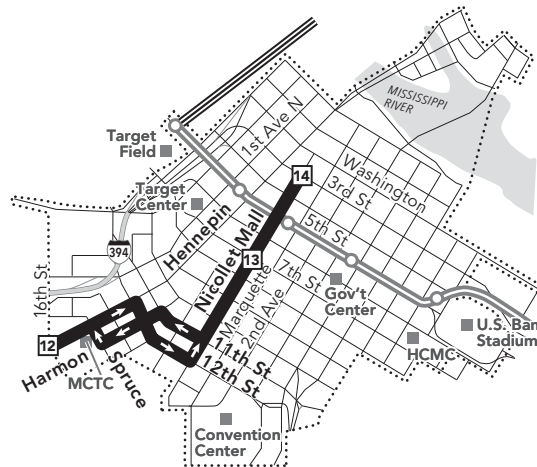

ⓐ Limited Stop buses - No stops on Hennepin Ave between Franklin Ave and Uptown Transit Station. Shaded times denote rush-hour service. See fare panel for rush-hour fees.

All buses and trains have bike racks so you can bring your bicycle along.

Look for instructions on the rack. Lockers are also available for rent. Details at metrotransit.org/bike.

MAP IS NOT TO SCALE

Minneapolis Downtown Zone

Ride in the Downtown Zone for 50¢

- Timepoint on schedule**
Find the timepoint nearest your stop, and use that column of the schedule. Your stop may be between timepoints.
- Regular Route**
Bus will pick up or drop off customers at any bus stop along this route.
- METRO Line and Stations**
METRO trains or buses will pick up or drop off customers at any station along this route.
- Northstar Commuter Line**
Transfers from Northstar to buses or light rail are free. Transfers from buses or light rail to Northstar require an additional fare.
- Limited Service**
Only certain trips take this route.
- Route Ending Point**
Trips with the indicated number/letter end at this point. Number/letter is found in schedules and on bus destination signs.
- Route Letter**
Indicates which trips travel on this section of the route. Letter is found in schedules and on bus destination signs.
- Connecting Routes & Metro Lines**
See those route schedules for details.