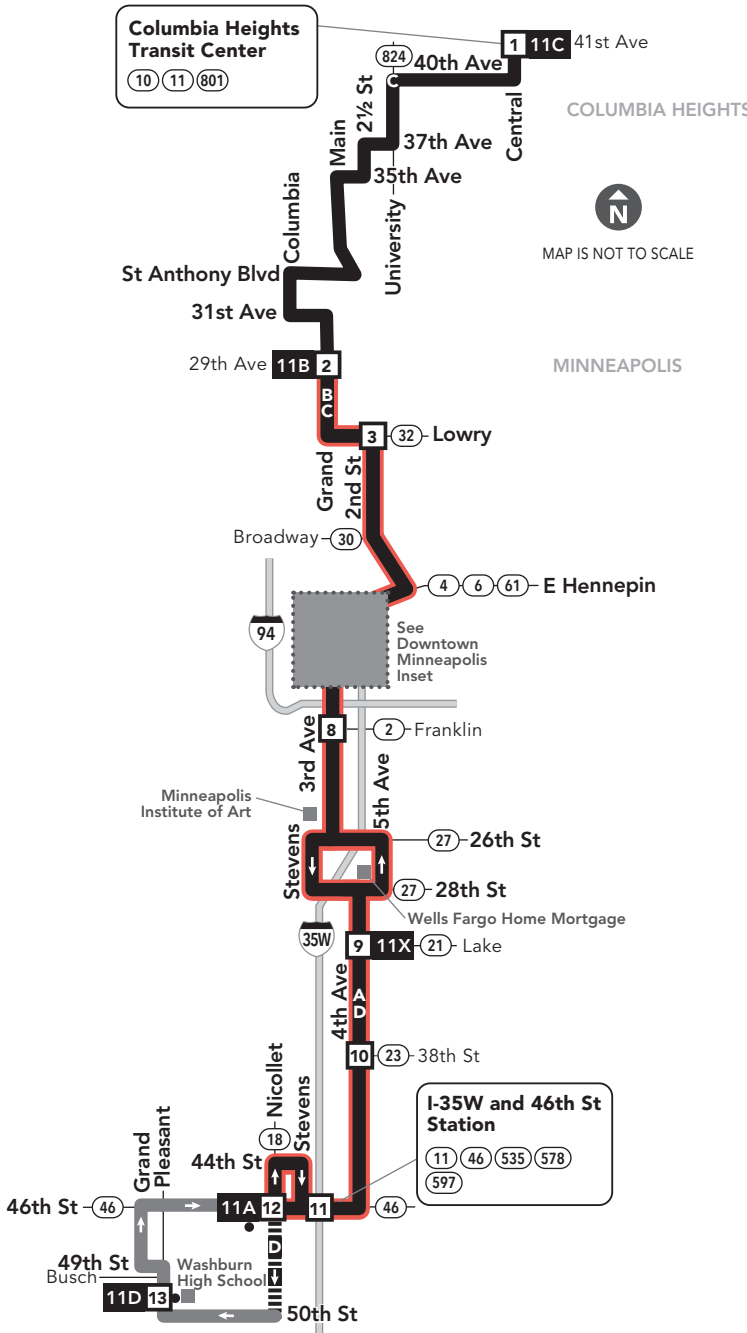

Effective 9/12/2020

LOCAL BUS ROUTE

MAJOR DESTINATIONS:

- Columbia Heights
  Columbia Heights Transit Center
  NE Minneapolis
  2nd St
  Downtown Minneapolis
  3rd Ave
  4th Ave
  I-35W and 46th St Station

612-373-3333 • metrotransit.org

Reading a schedule: a step-by-step guide

1. Find the schedule for the day of the week and the direction you plan to travel.
  2. Look at the map and find the timepoints nearest your trip start and end points.
  3. Read down the column to see what time a bus will depart from a given timepoint.

Not all stops are shown on this timetable.

Use the timepoints on the map and the schedule to estimate the arrival of your bus.

Please note: Between 11:45 p.m. - 5:15 a.m., buses will be timed to facilitate transfers between routes on Nicollet Mall, 5th, 6th, 7th, 8th and 9th streets.

Legend for route symbols: Timepoint on schedule, Regular Route, METRO Line and Stations, Northstar Commuter Line, High Frequency Service, Limited Service, Limited-Stop Service, Designated Bus Stop, Route Ending Point, Route Letter, Connecting Routes & Metro Lines.

Monday — Friday

NORTHBOUND from south Minneapolis to Columbia Heights via downtown Minneapolis

Table with columns for route number & letter, timepoints (Pleasant Ave and 50th St, etc.), and departure times for AM and PM.

Bus arrives 7 minutes before time shown. Operates school days only. Shaded times denote rush-hour service. See fare panel for rush-hour fees.

Monday — Friday

SOUTHBOUND from Columbia Heights to south Minneapolis via downtown Minneapolis

Table with columns for route number & letter, timepoints (Columbia Heights Transit Center, Grand St, etc.), and departure times for AM and PM.

Bus arrives 10 minutes before time shown. Bus arrives 7 minutes before time shown. Operates school days only. Shaded times denote rush-hour service. See fare panel for rush-hour fees.

How to Ride

BUSES

1. Arrive 5 minutes before the schedule or NextTrip says your trip will depart.
  2. Watch for your bus number.
  3. Pay your fare as you board, except for Pay Exit routes.
  4. Pull the cord above the window about 1 block before your stop to signal the driver.

METRO LINES

1. Arrive 5 minutes before the schedule or NextTrip says your trip will depart.
  2. Pay BEFORE you board—touch your card to a reader on the platform or buy a ticket from the machine.
  3. Push the blue button to open doors (trains only).
  4. Colored METRO lines (Blue, Green, Red) stop at every station.

MAKING CONNECTIONS

Transfer between buses and METRO lines for up to 2 1/2 hours with your fare. Those who try to ride without paying will be charged with a misdemeanor and fined $180.

High Frequency logo and text: This route is part of the High Frequency network and operates at least every 15 minutes weekdays from 6 am-7 pm and Saturdays from 9 am-6 pm.

Go Greener logo and text: Metro Transit keeps the Twin Cities moving with even less impact on the environment by using hybrid buses on this route.

Metro Transit Mobile App logo and text: Now you can plan your trip, see arrival information for bus and trains and buy transit tickets all on the go!

Go-To Card Retail Locations

- A refillable Go-To Card is the most convenient way to travel by transit! Buy a Go-To Card or add value to an existing card at one of these locations or online.
  MINNEAPOLIS
  • Lunds & Byerlys: 25 University Ave SE
  • Metro Transit Service Center: 719 Marquette Ave
  • Seward Co-op Friendship Store: 317 38th St E
  • Unbank: 727 Hennepin Ave