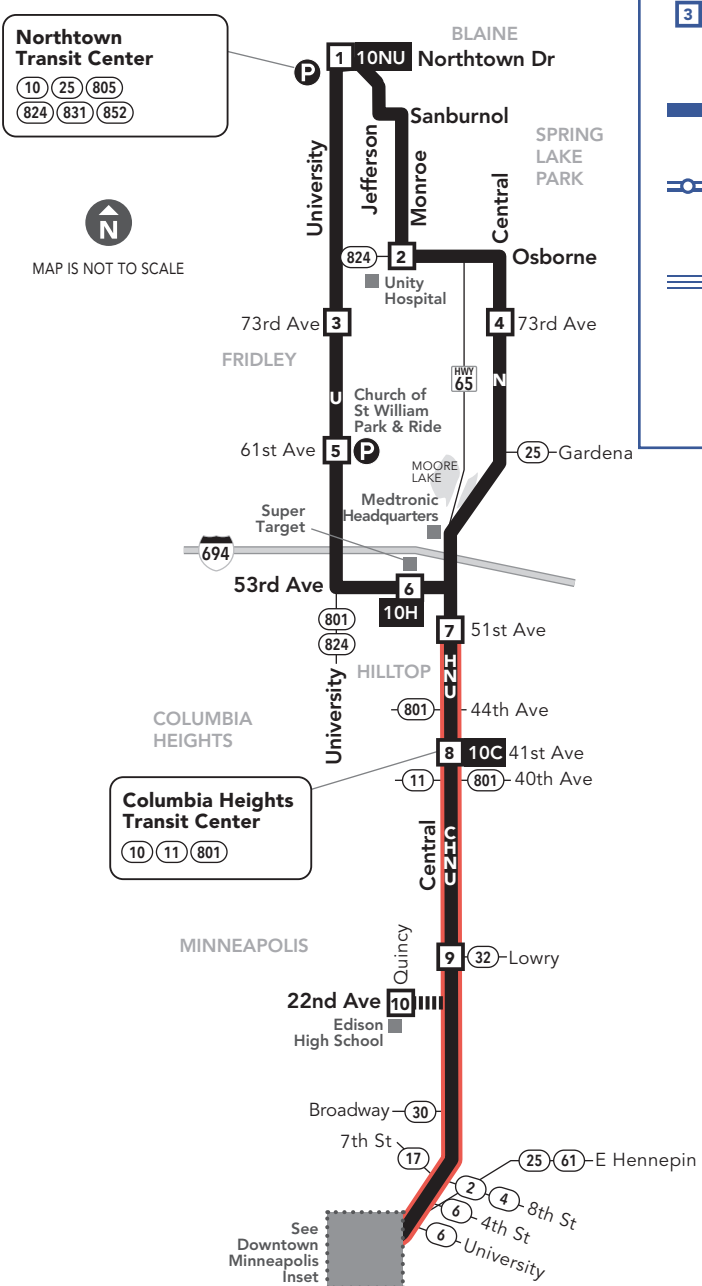

MAJOR DESTINATIONS:

- Downtown Minneapolis**
- NE Minneapolis**
- Central Ave**
- Columbia Heights**
- Columbia Heights Transit Center
- Hilltop**
- Fridley**
- University Ave
- Spring Lake Park**
- Blaine**
- Northtown Mall

Route Letter
Indicates which trips travel on this section of the route. Letter is found in schedules and on bus destination signs.

Connecting Routes & Metro Lines
See those route schedules for details.

Park & Ride Lot
Park free at these lots while you commute.

Go-To Card Retail Locations

A refillable Go-To Card is the most convenient way to travel by transit! Buy a Go-To Card or add value to an existing card at one of these locations or online.

Saturday

SOUTHBOUND from Northtown or 53rd Ave and Central Ave to downtown Minneapolis

route number & letter	Downtown Minneapolis														
	1	2	3	4	5	6	7	8	9	10	11	12	13	14	15
10	-	-	-	-	-	-	4:28	4:32	4:39	4:47	4:51	4:53	-	-	-
10	-	-	-	-	-	-	-	5:32	5:39	5:47	5:51	5:53	-	-	-
10	5:50	-	5:54	-	5:57	6:01	6:03	6:07	6:14	6:23	6:27	6:29	6:35	6:38	-
10	-	-	-	-	-	6:30	6:32	6:36	6:43	6:52	6:56	6:58	7:04	7:07	-
10	6:37	6:43	-	6:47	-	6:54	6:59	7:07	7:16	7:20	7:22	7:28	7:31	-	-
10	7:02	-	7:06	-	7:09	7:13	7:18	7:20	7:28	7:37	7:42	7:45	7:52	7:55	-
10	7:13	7:19	-	7:23	-	7:30	7:34	7:41	7:44	7:52	7:57	8:00	8:07	8:10	-
10	7:32	-	7:36	-	7:39	7:43	7:45	7:50	7:58	8:07	8:12	8:15	8:22	8:25	-
10	7:43	7:49	-	7:53	-	8:00	8:05	8:13	8:22	8:27	8:30	8:37	8:40	-	-
10	8:02	-	8:06	-	8:09	8:13	8:15	8:20	8:28	8:37	8:42	8:45	8:52	8:55	-
10	8:13	8:19	-	8:23	-	8:30	8:35	8:43	8:52	8:57	9:00	9:07	9:10	-	-
10</															