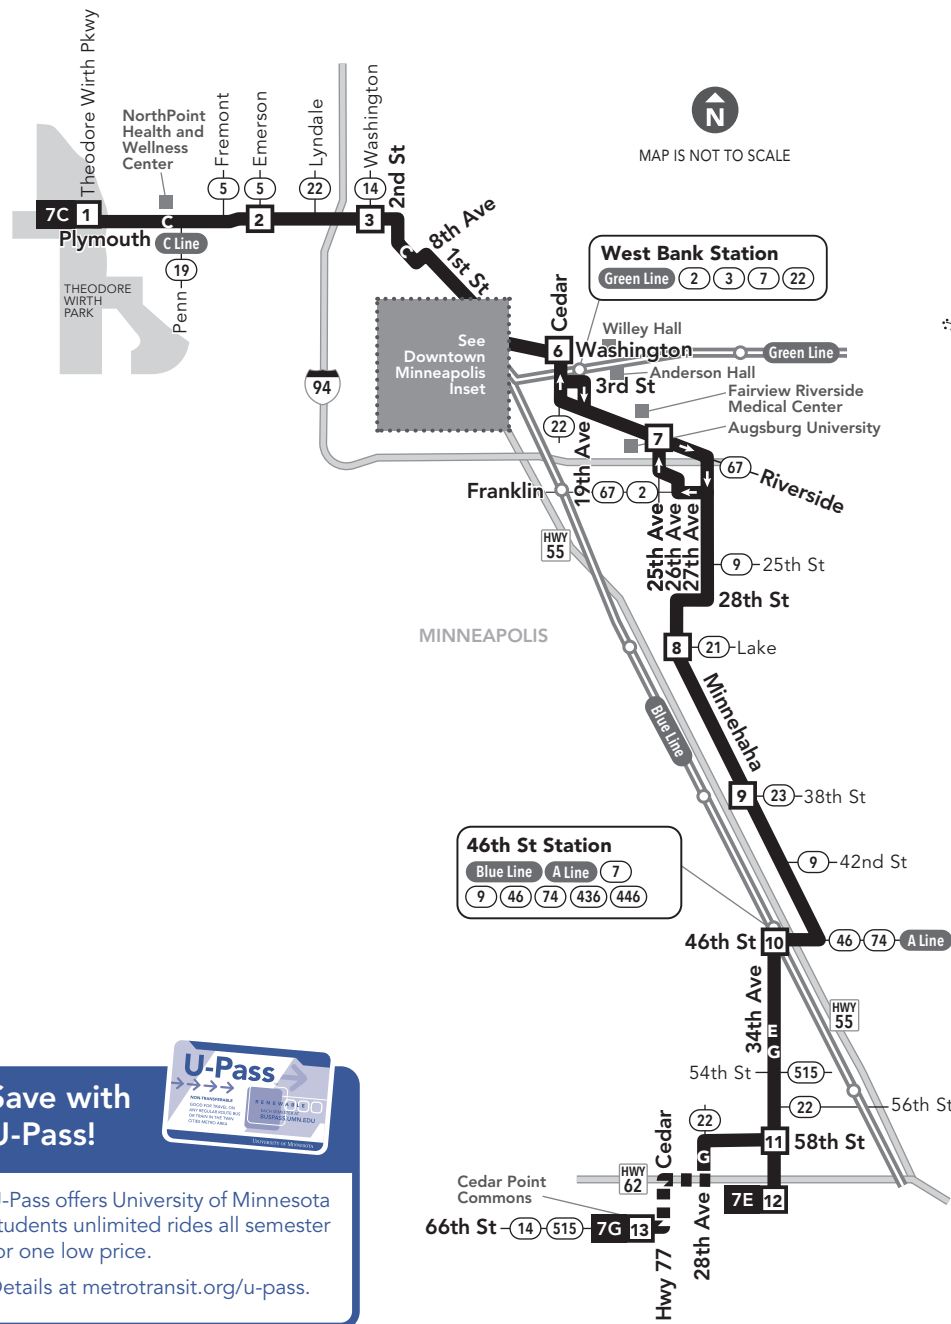

Effective 9/12/2020

LOCAL BUS ROUTE

MAJOR DESTINATIONS:

- North Minneapolis**
Plymouth Ave
1st St
- Downtown Minneapolis**
West Bank Station
Cedar/Riverside
- South Minneapolis**
27th Ave
Minnehaha Ave
46th St Station
34th Ave
- Richfield**
Cedar Point Commons

Bus arrives 5 minutes before time shown.

Shaded times denote rush-hour service. See fare panel for rush-hour fees.

Monday — Friday

SOUTHBOUND from north Minneapolis to south Minneapolis or Richfield via downtown

Bus arrives 2 minutes before time shown.

Bus arrives 3 minutes before time shown.

Shaded times denote rush-hour service. See fare panel for rush-hour fees.

Go-To Card Retail Locations

A refillable Go-To Card is the most convenient way to travel by transit! Buy a Go-To Card or add value to an existing card at one of these locations or online.

METRO LINES

- Arrive 5 minutes before the schedule or NexTrip says your trip will depart.
- Pay BEFORE you board—touch your card to a reader on the platform or buy a ticket from the machine.
- Push the blue button to open doors (trains only).
- Colored METRO lines (Blue, Green, Red) stop at every station. Lettered lines (A & C) stop at stations on demand and when customers are present.