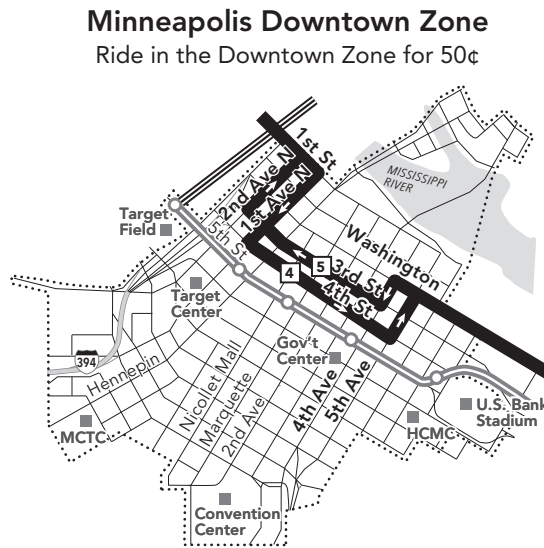

Effective 9/12/2020

LOCAL BUS ROUTE

MAJOR DESTINATIONS:

- North Minneapolis**
Plymouth Ave
1st St
- Downtown Minneapolis**
West Bank Station
Cedar/Riverside
- South Minneapolis**
27th Ave
Minnehaha Ave
46th St Station
34th Ave
- Richfield**
Cedar Point Commons

Bus arrives 2 minutes before time shown.

Bus arrives 3 minutes before time shown.

Shaded times denote rush-hour service. See fare panel for rush-hour fees.

Go-To Card Retail Locations

A refillable Go-To Card is the most convenient way to travel by transit! Buy a Go-To Card or add value to an existing card at one of these locations or online.