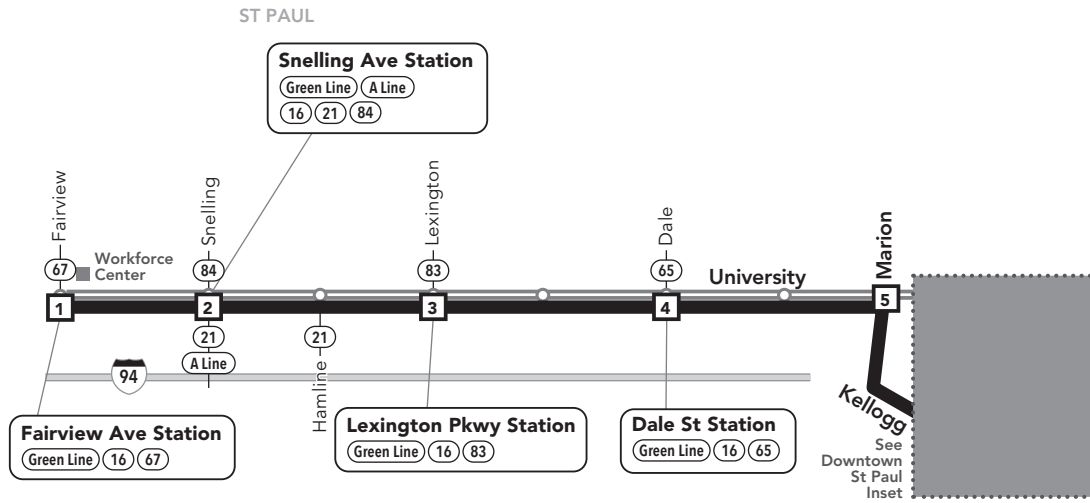

## LOCAL BUS ROUTE

#### St Paul

- Fairview Ave Station
- University Ave
- Snelling Ave Station
- St Paul College

### St. Paul Downtown Zone

Ride in the Downtown Zone for 50c

- 3 Timepoint on schedule**  
Find the timepoint nearest your stop, and use that column of the schedule. Your stop may be between timepoints.
- Regular Route**  
Bus will pick up or drop off customers at any bus stop along this route
- METRO Line and Stations**  
METRO trains or buses will pick up or drop off customers at any station along this route.
- 22 717 Connecting Routes**  
See those route schedules for details.

### Go-To Card Retail Locations

A refillable Go-To Card is the most convenient way to travel by transit! Buy a Go-To Card or add value to an existing card at one of these locations or online.