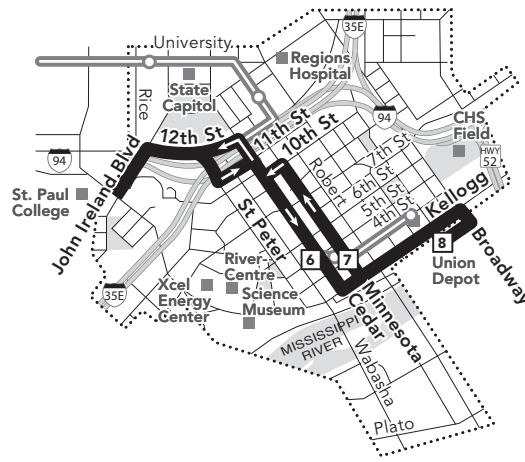

### MAJOR DESTINATIONS:

#### St Paul

- Fairview Ave Station
- University Ave
- Snelling Ave Station
- St Paul College

#### Downtown St Paul

MAP IS NOT TO SCALE

### St. Paul Downtown Zone

Ride in the Downtown Zone for 50c

- 3 Timepoint on schedule**  
Find the timepoint nearest your stop, and use that column of the schedule. Your stop may be between timepoints.
- Regular Route**  
Bus will pick up or drop off customers at any bus stop along this route
- METRO Line and Stations**  
METRO trains or buses will pick up or drop off customers at any station along this route.
- 22 717 Connecting Routes**  
See those route schedules for details.