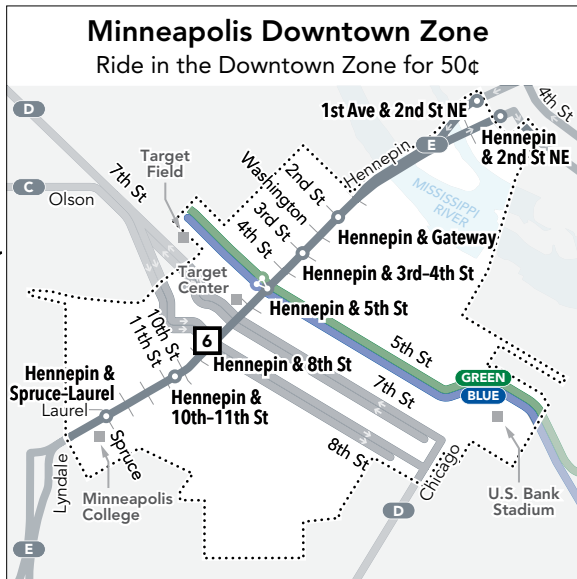

MAP IS NOT TO SCALE

- METRO E Line (Bus Rapid Transit)
- Connecting Routes
- Park & Ride Lot
- Downtown Zone

Connecting METRO Line	Destination
Blue Line (Light Rail)	Airport/ Mall of America
Green Line (Light Rail)	University of MN/ Downtown St. Paul
Orange Line (Bus Rapid Transit)	Burnsville
Red Line (Bus Rapid Transit)	Apple Valley
B Line (Bus Rapid Transit)	Lake & France or Downtown St. Paul
C Line (Bus Rapid Transit)	Brooklyn Center
D Line (Bus Rapid Transit)	Brooklyn Center or Mall of America

### Go-To Card Retail Locations

A refillable Go-To Card is the most convenient way to travel by transit! Buy a Go-To Card or add value to an existing card at one of these locations or online.

### Park & Ride Locations

Park free at these lots while you commute. .

#### EDINA

- Southdale Transit Center: York Ave and 66th St W