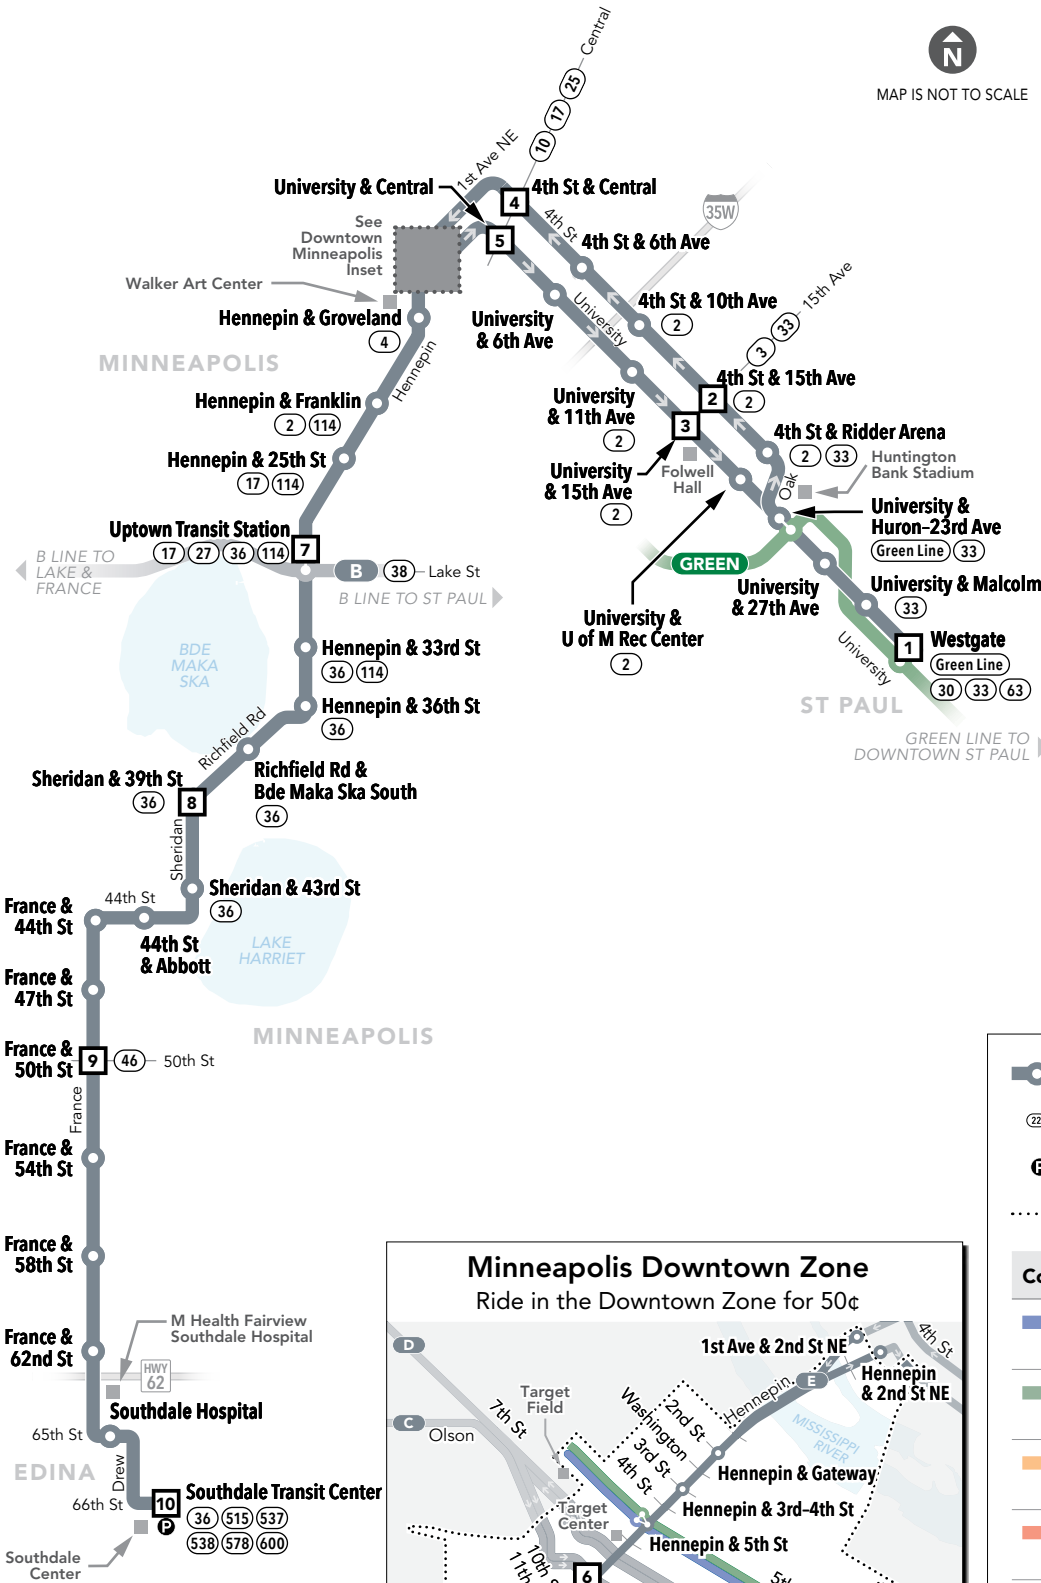

MAP IS NOT TO SCALE

- METRO E Line (Bus Rapid Transit)
- Connecting Routes
- Park & Ride Lot
- Downtown Zone

Connecting METRO Line	Destination
Blue Line (Light Rail)	Airport/ Mall of America
Green Line (Light Rail)	University of MN/ Downtown St. Paul
Orange Line (Bus Rapid Transit)	Burnsville
Red Line (Bus Rapid Transit)	Apple Valley
B Line (Bus Rapid Transit)	Lake & France or Downtown St. Paul
C Line (Bus Rapid Transit)	Brooklyn Center
D Line (Bus Rapid Transit)	Brooklyn Center or Mall of America

### Go-To Card Retail Locations

A refillable Go-To Card is the most convenient way to travel by transit! Buy a Go-To Card or add value to an existing card at one of these locations or online.

### Park & Ride Locations

Park free at these lots while you commute. .

#### EDINA

- Southdale Transit Center: York Ave and 66th St W