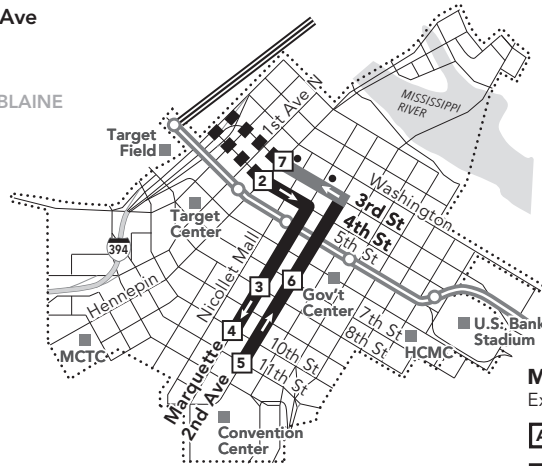

Minneapolis Downtown Zone

Ride in the Downtown Zone for 50¢

Marquette & 2nd Avenues

Express buses serve lettered bus stops every other block.

A Exit the bus at these stops on Marquette Ave.

G Board at these stops on 2nd Ave.

This is a Pay Exit route.

On trips leaving downtown or the U of M, pay your fare at your destination. The time you exit the bus determines the fare amount.

3

Timepoint on schedule

Find the timepoint nearest your stop, and use that column of the schedule. Your stop may be between timepoints.

Go-To Card Retail Locations

A refillable Go-To Card is the most convenient way to travel by transit! Buy a Go-To Card or add value to an existing card at one of these locations or online.

MINNEAPOLIS

- Metro Transit Service Center: 719 Marquette Ave

Park & Ride Locations

Park free at these lots while you commute. No overnight parking.

BLAINE

- Paul Pkwy Park & Ride: Paul Pkwy and Ulysses St NE