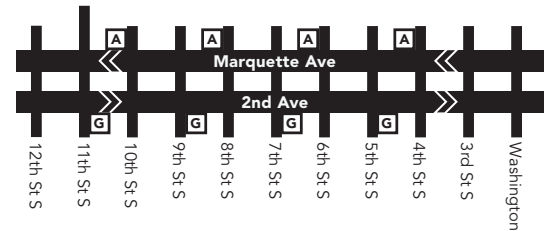

Minneapolis Downtown Zone

Ride in the Downtown Zone for 50¢

Marquette & 2nd Avenues

Express buses serve lettered bus stops every other block.

A Exit the bus at these stops on Marquette Ave.

G Board at these stops on 2nd Ave.

This is a Pay Exit route.

On trips leaving downtown or the U of M, pay your fare at your destination. The time you exit the bus determines the fare amount.

3

Timepoint on schedule

Find the timepoint nearest your stop, and use that column of the schedule. Your stop may be between timepoints.

Regular Route

Bus will pick up or drop off customers at any bus stop along this route

METRO Line and Stations

METRO trains or buses will pick up or drop off customers at any station along this route.

Northstar Commuter Line

Go-To Card Retail Locations

A refillable Go-To Card is the most convenient way to travel by transit! Buy a Go-To Card or add value to an existing card at one of these locations or online.

MINNEAPOLIS

- Metro Transit Service Center: 719 Marquette Ave