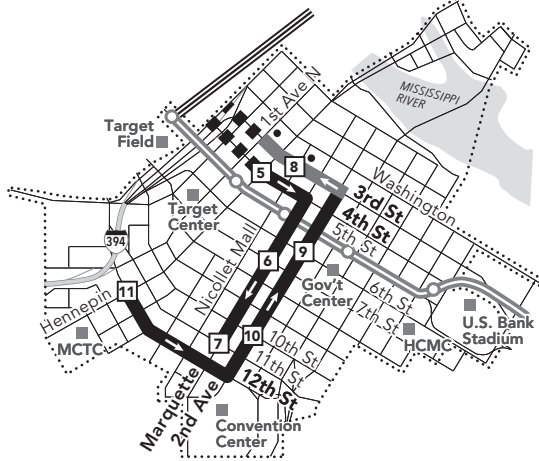

Effective 8/17/19

**Minneapolis Downtown Zone**  
Ride in the Downtown Zone for 50¢

**This is a Pay Exit route.**  
On trips leaving downtown or the U of M, pay your fare at your destination. The time you exit the bus determines the fare amount.

## Park & Ride Locations

Park free at these lots while you commute. No overnight parking.

### BROOKLYN CENTER

- Hwy 252 and 66th Ave Park & Ride: 6500 Camden Ave N

## Go-To Card Retail Locations

A refillable Go-To Card is the most convenient way to travel by transit! Buy a Go-To Card or add value to an existing card at one of these locations or online.