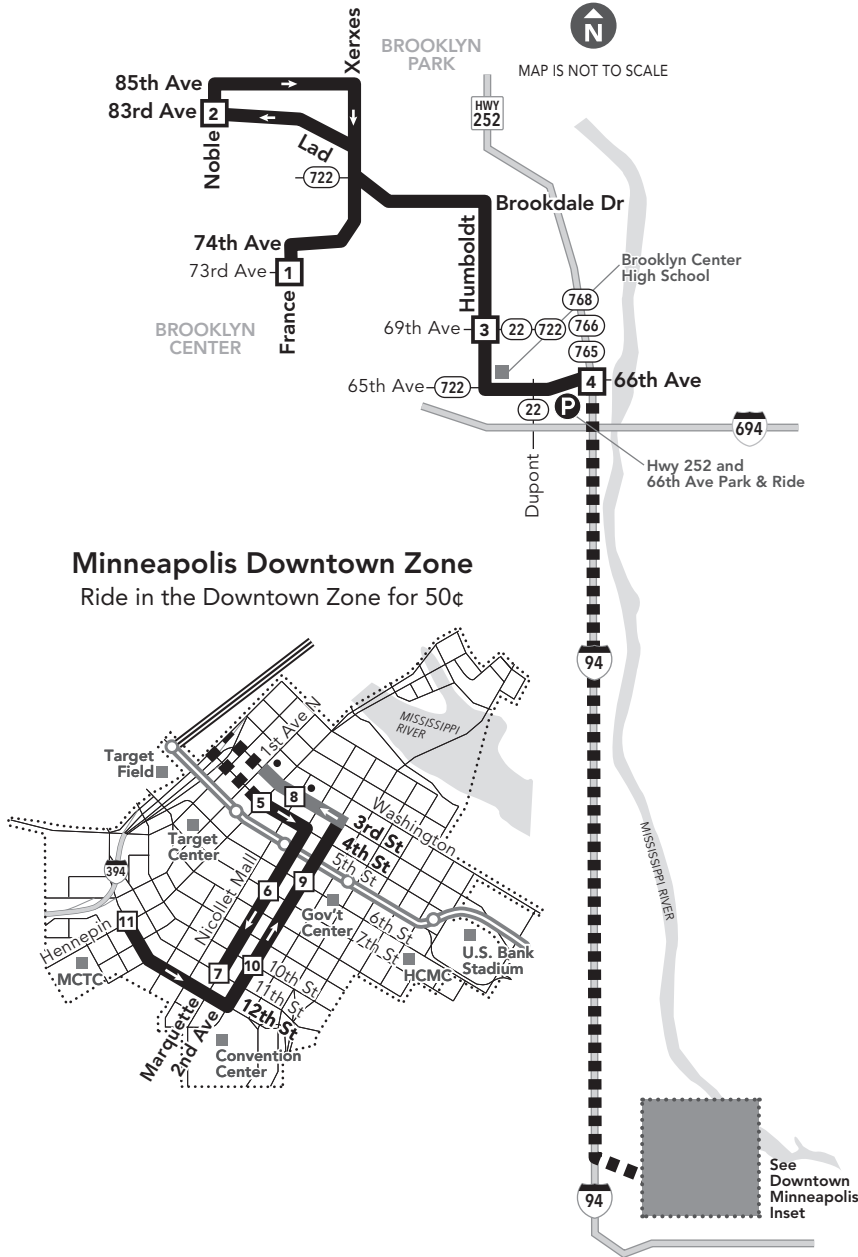

Effective 8/17/19

**Minneapolis Downtown Zone**  
Ride in the Downtown Zone for 50¢

**This is a Pay Exit route.**  
On trips leaving downtown or the U of M, pay your fare at your destination. The time you exit the bus determines the fare amount.

### BROOKLYN CENTER

- Hwy 252 and 66th Ave Park & Ride: 6500 Camden Ave N

### Marquette & 2nd Avenues

Express buses serve lettered bus stops every other block.

**B** Exit the bus at these stops on Marquette Ave.

**E** Board at these stops on 2nd Ave.

## Go-To Card Retail Locations

A refillable Go-To Card is the most convenient way to travel by transit! Buy a Go-To Card or add value to an existing card at one of these locations or online.