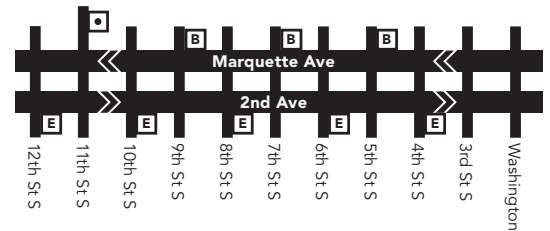

### BROOKLYN CENTER

- Hwy 252 and 66th Ave Park & Ride: 6500 Camden Ave N

### Marquette & 2nd Avenues

Express buses serve lettered bus stops every other block.

**B** Exit the bus at these stops on Marquette Ave.

**E** Board at these stops on 2nd Ave.

## Go-To Card Retail Locations

A refillable Go-To Card is the most convenient way to travel by transit! Buy a Go-To Card or add value to an existing card at one of these locations or online.