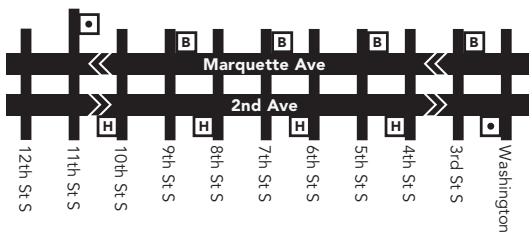

Effective 3/4/17

Minneapolis Downtown Zone

Ride in the Downtown Zone for 50¢

- 3** Timepoint on schedule
Find the timepoint nearest your stop, and use that column of the schedule. Your stop may be between timepoints.
- Regular Route
Bus will pick up or drop off customers at any bus stop along this route.
- METRO Line and Stations
METRO trains or buses will pick up or drop off customers at any station along this route.
- Northstar Commuter Line
Transfers from Northstar to buses or light rail are free. Transfers from buses or light rail to Northstar require an additional fare.
- Non-Stop Service
Bus does not pick up or drop off customers on these route segments.
- Connecting Routes
See those route schedules for details.

This is a Pay Exit route.
On trips leaving downtown or the U of M, pay your fare at your destination. The time you exit the bus determines the fare amount.

Holiday service operates on New Year's Day, Memorial Day, Independence Day, Labor Day, Thanksgiving and Christmas. Service may be reduced on days before or after Independence Day, Thanksgiving, Christmas or New Year's Day. Look for details at metrotransit.org or in *Connect* on buses and trains prior to these holidays.

Marquette & 2nd Avenues

Express buses serve lettered bus stops every other block.

- B** Board at these stops on Marquette Ave.
- H** Exit the bus at these stops on 2nd Ave.

Go-To Card Retail Locations

A refillable Go-To Card is the most convenient way to travel by transit! Buy a Go-To Card or add value to an existing card at one of these locations or online.

MINNEAPOLIS

- Metro Transit Service Center: 719 Marquette Ave
- Move Minneapolis: 505 Nicollet Mall

Park & Ride Locations

Park free at these lots while you commute. No overnight parking.

HOPKINS

- Hopkins Park & Ride: 10201 Excelsior Blvd