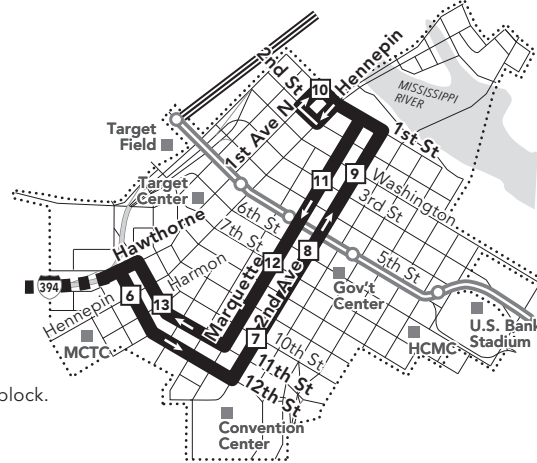

Effective 3/4/17

Minneapolis Downtown Zone

Ride in the Downtown Zone for 50¢

- 3** Timepoint on schedule
Find the timepoint nearest your stop, and use that column of the schedule. Your stop may be between timepoints.
- Regular Route
Bus will pick up or drop off customers at any bus stop along this route.
- METRO Line and Stations
METRO trains or buses will pick up or drop off customers at any station along this route.
- Northstar Commuter Line
Transfers from Northstar to buses or light rail are free. Transfers from buses or light rail to Northstar require an additional fare.
- Non-Stop Service
Bus does not pick up or drop off customers on these route segments.
- Connecting Routes
See those route schedules for details.

This is a Pay Exit route.
On trips leaving downtown or the U of M, pay your fare at your destination. The time you exit the bus determines the fare amount.

Holiday service operates on New Year's Day, Memorial Day, Independence Day, Labor Day, Thanksgiving and Christmas. Service may be reduced on days before or after Independence Day, Thanksgiving, Christmas or New Year's Day. Look for details at metrotransit.org or in *Connect* on buses and trains prior to these holidays.

Marquette & 2nd Avenues

Express buses serve lettered bus stops every other block.

- B** Board at these stops on Marquette Ave.
- H** Exit the bus at these stops on 2nd Ave.

Go-To Card Retail Locations

A refillable Go-To Card is the most convenient way to travel by transit! Buy a Go-To Card or add value to an existing card at one of these locations or online.

MINNEAPOLIS

- Metro Transit Service Center: 719 Marquette Ave
- Move Minneapolis: 505 Nicollet Mall

Park & Ride Locations

Park free at these lots while you commute. No overnight parking.

HOPKINS

- Hopkins Park & Ride: 10201 Excelsior Blvd