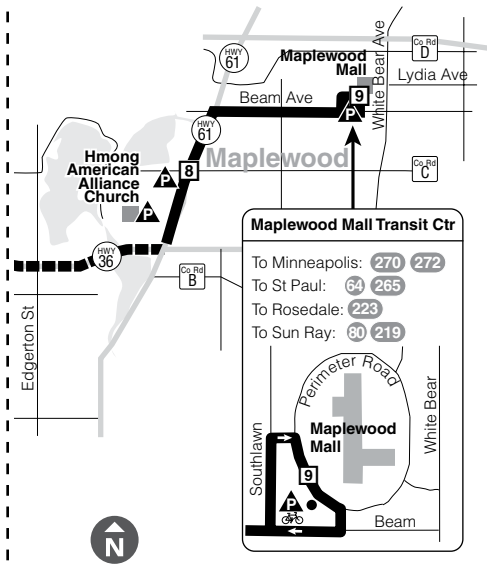

Go-To Card Retail Location
Buy a Go-To Card or add value to an existing card at these locations.

Park & Ride Lot
Park free at these lots while you commute.

Transfer Point
Several routes serve this stop.

Map continued on page 2

Map continued on page 1

🛒 Retail Locations

Buy a Go-To Card or add value to an existing card at these locations.

Minneapolis – SE

Coffman Union, 300 Washington Ave SE

Falcon Heights

St Paul Student Center, 2017 Buford Ave

Maplewood

Cub Foods, 100 Co Rd B W

🅓 Park & Ride Locations

Park free at these lots while you commute. No overnight parking.

Roseville

Grace Church Park & Ride -
Hamline Ave and Co Rd B2.

Little Canada

Hwy 36 and Rice St -
SE corner, enter from Co Rd B.

Maplewood

Hwy 61 and Co Rd C - SW corner on service road.

Hmong Alliance Church Park & Ride -

SW corner of Hwy 61 and Co Rd C on service road.

Maplewood Mall Park & Ride -

SW corner of mall lot near Beam Ave and Southlawn Dr.