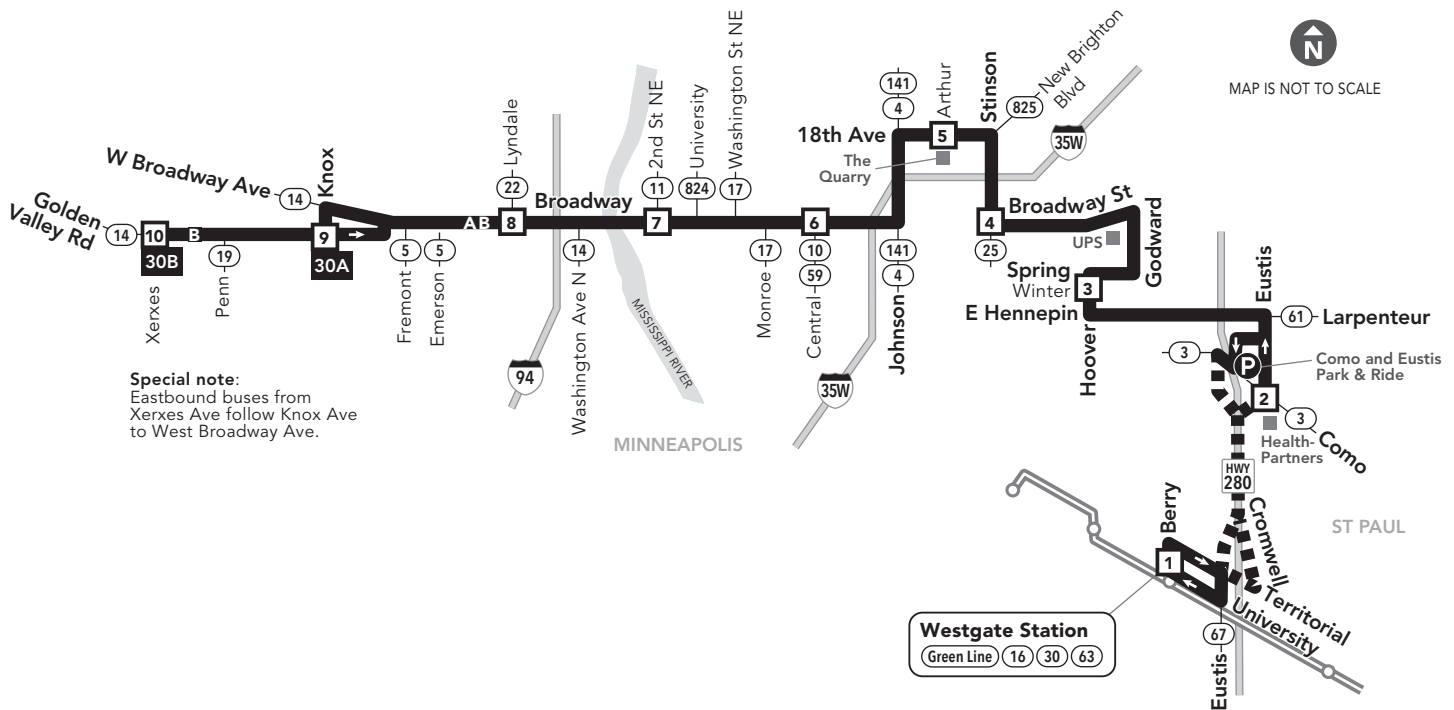

30 Local Bus Route

Effective 12/2/17

<p>3 Timepoint on schedule Find the timepoint nearest your stop, and use that column of the schedule. Your stop may be between timepoints.</p> <p>Regular Route Bus will pick up or drop off customers at any bus stop along this route</p> <p>METRO Line and Stations METRO trains or buses will pick up or drop off customers at any station along this route.</p> <p>Non-Stop Service Bus does not pick up or drop off customers on these route segments.</p>	<p>22B Route Ending Point Trips with the indicated number/letter end at this point. Number/letter is found in schedules and on bus destination signs.</p> <p>B Route Letter Indicates which trips travel on this section of the route. Letter is found in schedules and on bus destination signs.</p> <p>(22) (717) Connecting Routes See those route schedules for details.</p> <p>P Park & Ride Lot Park free at these lots while you commute.</p>
---	--

Park & Ride Locations

Park free at these lots while you commute. No overnight parking.

ST PAUL

- Como and Eustis Park & Ride: 1513 Eustis St

Go-To Card Retail Locations

A refillable Go-To Card is the most convenient way to travel by transit! Buy a Go-To Card or add value to an existing card at one of these locations or online.

MINNEAPOLIS

- Cub Foods: 701 West Broadway Ave
- Cub Foods: 1540 New Brighton Blvd
- Unbank: 1508 West Broadway Ave
- Unbank: 700 West Broadway Ave

Holiday service operates on New Year's Day, Memorial Day, Independence Day, Labor Day, Thanksgiving and Christmas. Service may be reduced on days before or after Independence Day, Thanksgiving, Christmas or New Year's Day. Look for details at metrotransit.org or in *Connect* on buses and trains prior to these holidays.