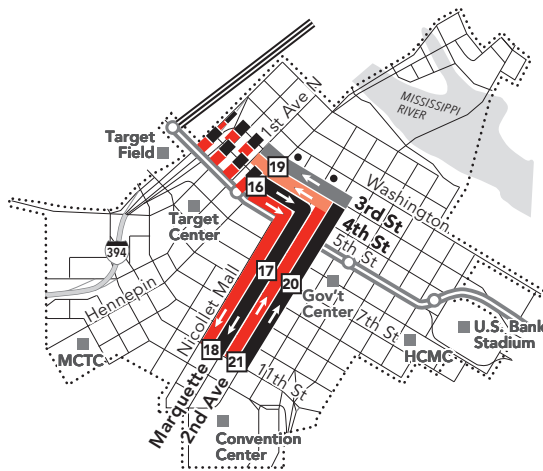

# 850, 852

Express Bus Routes

Effective 12/1/18

MAP IS NOT TO SCALE

Route 850 —  
Route 852 —

**Northtown Transit Center**  
 (10) (25) (805) (824) (825)  
 (831) (852) (854) (860)

**Coon Rapids - Riverdale Station**  
 (850) (860) (888)

## Minneapolis Downtown Zone

Ride in the Downtown Zone for 50¢

#### COON RAPIDS

- Coon Rapids-Riverdale Station:  
3050 Northdale Blvd NW
- Foley Park & Ride: 9425 Foley Blvd

### Go-To Card Retail Locations

A refillable Go-To Card is the most convenient way to travel by transit! Buy a Go-To Card or add value to an existing card at one of these locations or online.