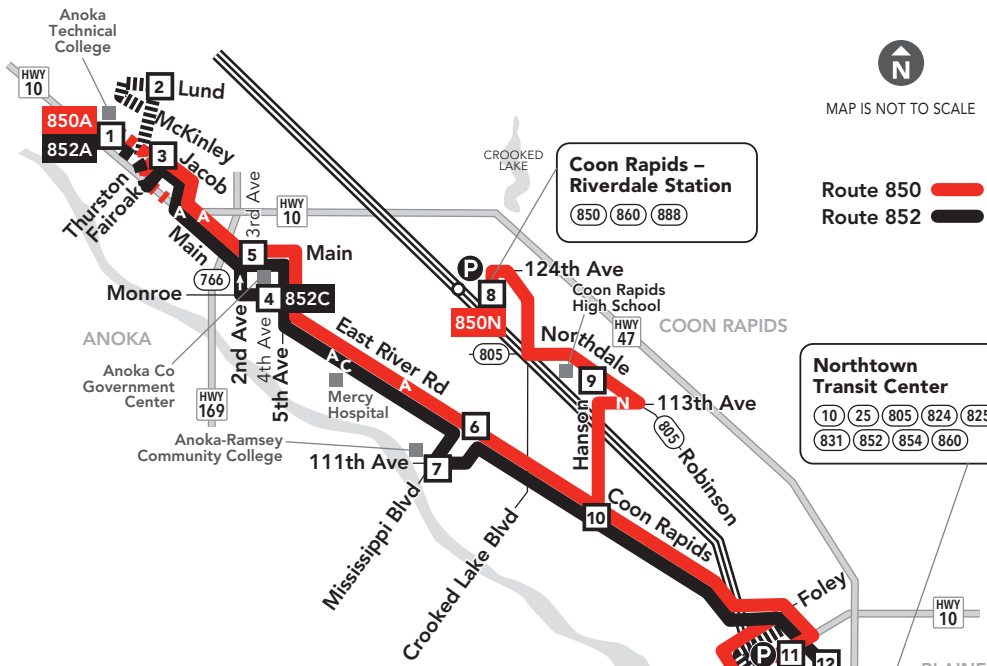

# 850, 852

Express Bus Routes

Effective 12/1/18

MAP IS NOT TO SCALE

Route 850 —  
Route 852 —

**Northtown Transit Center**  
 (10) (25) (805) (824) (825)  
 (831) (852) (854) (860)

**Coon Rapids - Riverdale Station**  
 (850) (860) (888)

## Minneapolis Downtown Zone

Ride in the Downtown Zone for 50¢

### Marquette & 2nd Avenues

Express buses serve lettered bus stops every other block.

**B** Exit at these stops on Marquette Ave.

**G** Board the bus at these stops on 2nd Ave.

- 3** **Timepoint on schedule**  
Find the timepoint nearest your stop, and use that column of the schedule. Your stop may be between timepoints.
- **Regular Route**  
Bus will pick up or drop off customers at any bus stop along this route
- METRO Line and Stations**  
METRO trains or buses will pick up or drop off customers at any station along this route.
- Northstar Commuter Line**  
Transfers from Northstar to buses or light rail are free. Transfers from buses or light rail to Northstar require an additional fare.
- Limited Service**  
Only certain trips take this route.
- Limited-Stop Service**  
Buses serve only designated stops along this route segment.
- Non-Stop Service**  
Bus does not pick up or drop off customers on these route segments.
- Designated Bus Stop**  
On Limited Stop service, buses serve only these stops.
- 22B** **Route Ending Point**  
Trips with the indicated number/letter end at this point. Number/letter is found in schedules and on bus destination signs.
- B** **Route Letter**  
Indicates which trips travel on this section of the route. Letter is found in schedules and on bus destination signs.
- (22) (717)** **Connecting Routes**  
See those route schedules for details.
- P** **Park & Ride Lot**  
Park free at these lots while you commute.

#### COON RAPIDS

- Coon Rapids-Riverdale Station:  
3050 Northdale Blvd NW
- Foley Park & Ride: 9425 Foley Blvd