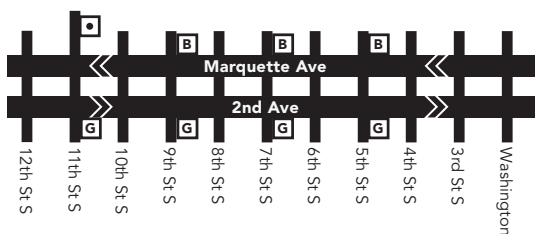

# 850, 852

Express Bus Routes

Effective 12/1/18

MAP IS NOT TO SCALE

Route 850 —  
Route 852 —

**Northtown Transit Center**  
 (10) (25) (805) (824) (825)  
 (831) (852) (854) (860)

**Coon Rapids - Riverdale Station**  
 (850) (860) (888)

## Minneapolis Downtown Zone

Ride in the Downtown Zone for 50¢

### Marquette & 2nd Avenues

Express buses serve lettered bus stops every other block.

**B** Exit at these stops on Marquette Ave.

**G** Board the bus at these stops on 2nd Ave.

- 3** **Timepoint on schedule**  
Find the timepoint nearest your stop, and use that column of the schedule. Your stop may be between timepoints.
- **Regular Route**  
Bus will pick up or drop off customers at any bus stop along this route
- METRO Line and Stations**  
METRO trains or buses will pick up or drop off customers at any station along this route.
- Northstar Commuter Line**  
Transfers from Northstar to buses or light rail are free. Transfers from buses or light rail to Northstar require an additional fare.
- Limited Service**  
Only certain trips take this route.
- Limited-Stop Service**  
Buses serve only designated stops along this route segment.
- Non-Stop Service**  
Bus does not pick up or drop off customers on these route segments.
- Designated Bus Stop**  
On Limited Stop service, buses serve only these stops.
- 22B** **Route Ending Point**  
Trips with the indicated number/letter end at this point. Number/letter is found in schedules and on bus destination signs.
- B** **Route Letter**  
Indicates which trips travel on this section of the route. Letter is found in schedules and on bus destination signs.
- (22) (717)** **Connecting Routes**  
See those route schedules for details.
- P** **Park & Ride Lot**  
Park free at these lots while you commute.

### This is a Pay Exit route.

On trips leaving downtown or the U of M, pay your fare at your destination. The time you exit the bus determines the fare amount.