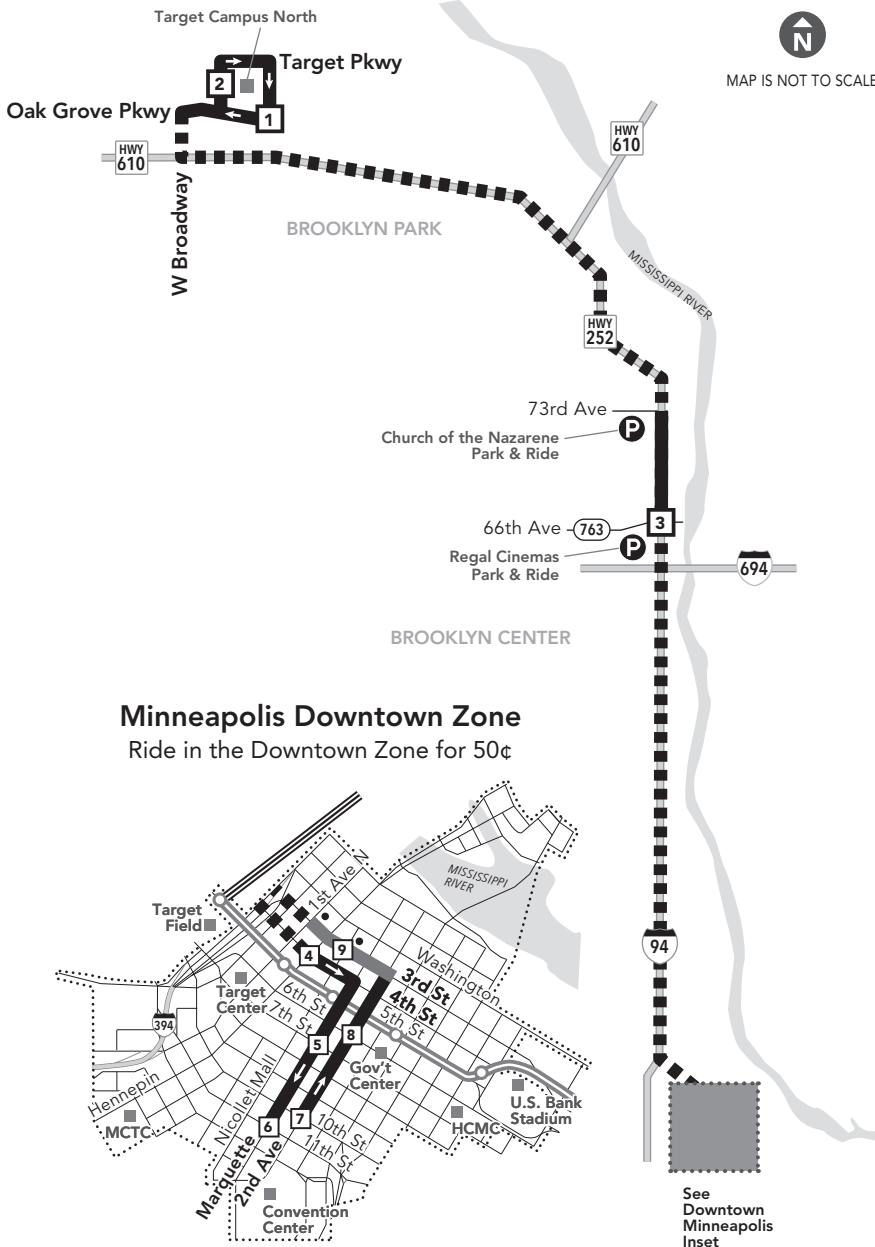

765 Express Bus Route

Effective 6/17/17

Minneapolis Downtown Zone
Ride in the Downtown Zone for 50¢

Marquette & 2nd Avenues

Express buses serve lettered bus stops every other block.

D Exit the bus at these stops on Marquette Ave.

E Board at these stops on 2nd Ave.

3 Timepoint on schedule

Find the timepoint nearest your stop, and use that column of the schedule. Your stop may be between timepoints.

Regular Route

Bus will pick up or drop off customers at any bus stop along this route

22 717

Connecting Routes

See those route schedules for details.

This is a Pay Exit route.

On trips leaving downtown or the U of M, pay your fare at your destination. The time you exit the bus determines the fare amount.

Go-To Card Retail Locations

A refillable Go-To Card is the most convenient way to travel by transit! Buy a Go-To Card or add value to an existing card at one of these locations or online.

BROOKLYN CENTER