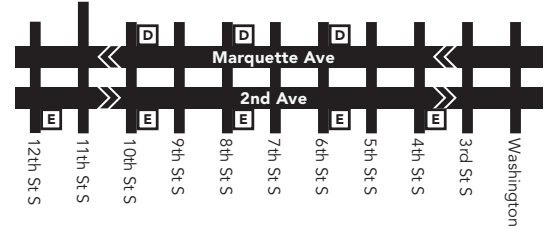

765 Express Bus Route

Effective 6/17/17

Minneapolis Downtown Zone
Ride in the Downtown Zone for 50¢

Marquette & 2nd Avenues

Express buses serve lettered bus stops every other block.

D Exit the bus at these stops on Marquette Ave.

E Board at these stops on 2nd Ave.

3 Timepoint on schedule

Find the timepoint nearest your stop, and use that column of the schedule. Your stop may be between timepoints.

Regular Route

Bus will pick up or drop off customers at any bus stop along this route

Limited-Stop Service

Buses serve only designated stops along this route segment.

Non-Stop Service

Bus does not pick up or drop off customers on these route segments.

Designated Bus Stop

On Limited Stop service, buses serve only these stops.

Go-To Card Retail Locations

A refillable Go-To Card is the most convenient way to travel by transit! Buy a Go-To Card or add value to an existing card at one of these locations or online.

BROOKLYN CENTER