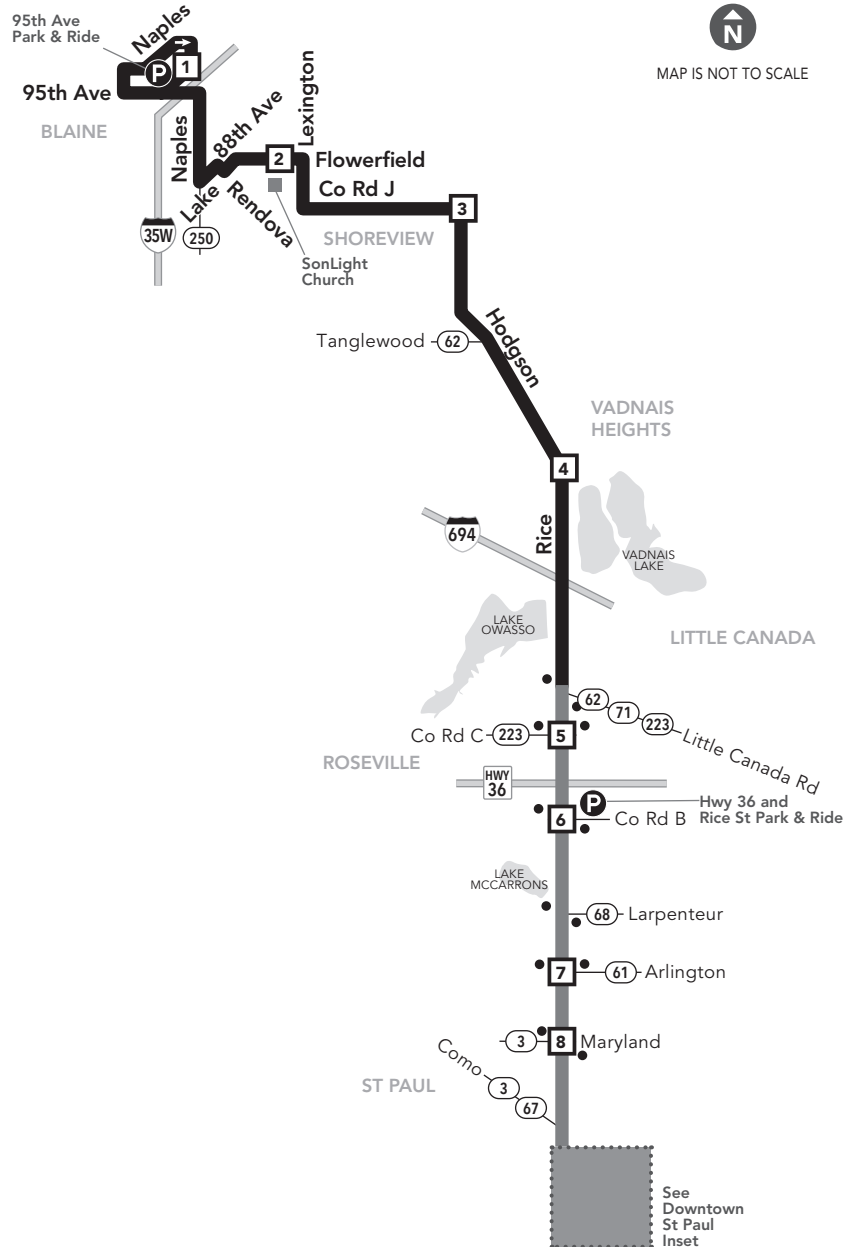

## St. Paul Downtown Zone

Ride in the Downtown Zone for 50¢

### Special Note:

For service north of 95th Ave Park & Ride see Route 250.

### Limited stop service stops only at the following designated stops.

- Rice St and Little Canada Rd
- Rice St and Co Rd C
- Rice St and Co Rd B
- Rice St and Larpenteur Ave
- Rice St and Arlington Ave
- Rice St and Maryland Ave
- Rice St and University Ave

### LITTLE CANADA

- Hwy 36 and Rice St Park & Ride:  
SE corner of intersection