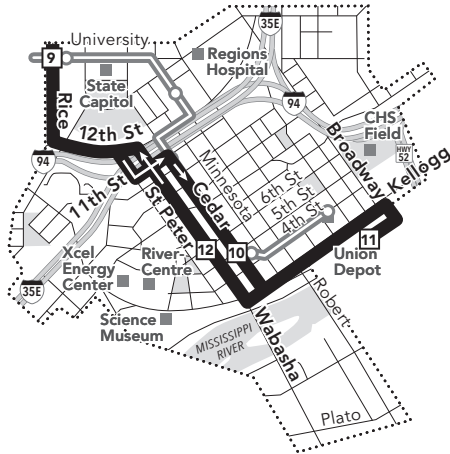

### Special Note:

For service north of 95th Ave Park & Ride see Route 250.

### Limited stop service stops only at the following designated stops.

- Rice St and Little Canada Rd
- Rice St and Co Rd C
- Rice St and Co Rd B
- Rice St and Larpenteur Ave
- Rice St and Arlington Ave
- Rice St and Maryland Ave
- Rice St and University Ave

## Go-To Card Retail Locations

A refillable Go-To Card is the most convenient way to travel by transit! Buy a Go-To Card or add value to an existing card at one of these locations or online.

### LITTLE CANADA

- Hwy 36 and Rice St Park & Ride:  
SE corner of intersection