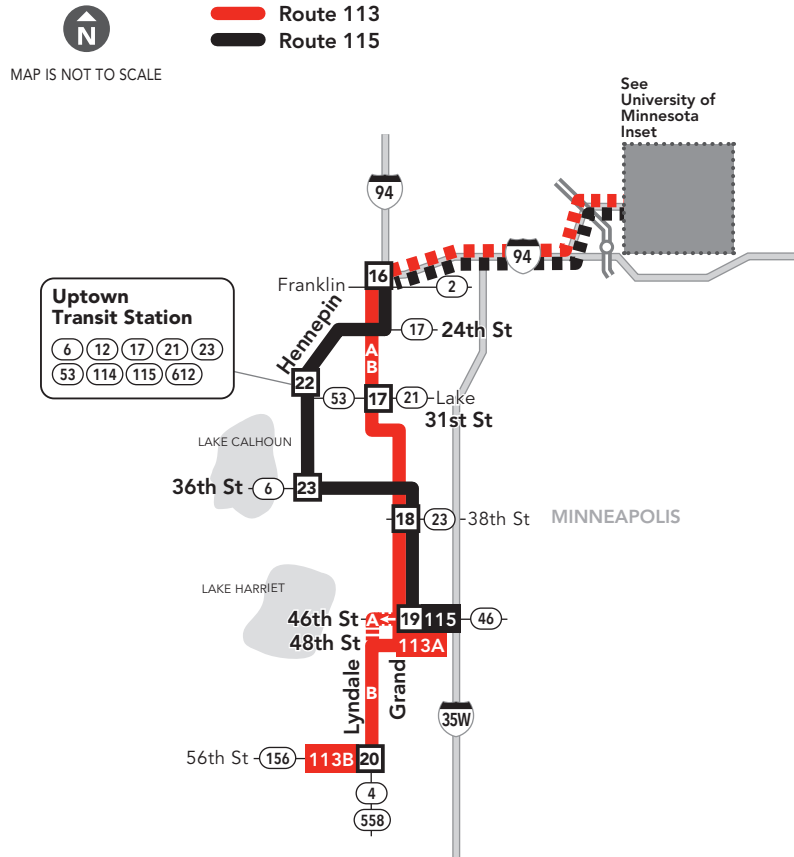

113, 115

Limited Stop Bus Routes

metrotransit.org | 612-373-3333

Effective 8/18/18

- 3** **Timepoint on schedule**
Find the timepoint nearest your stop, and use that column of the schedule. Your stop may be between timepoints.
- Regular Route**
Bus will pick up or drop off customers at any bus stop along this route
- METRO Line and Stations**
METRO trains or buses will pick up or drop off customers at any station along this route.
- Limited Service**
Only certain trips take this route.
- Non-Stop Service**
Bus does not pick up or drop off customers on these route segments.
- 22B** **Route Ending Point**
Trips with the indicated number/letter end at this point. Number/letter is found in schedules and on bus destination signs.
- B** **Route Letter**
Indicates which trips travel on this section of the route. Letter is found in schedules and on bus destination signs.
- (22) (717)** **Connecting Routes**
See those route schedules for details.

Go-To Card Retail Locations

A refillable Go-To Card is the most convenient way to travel by transit! Buy a Go-To Card or add value to an existing card at one of these locations or online.

EDINA

- Cub Foods:
6775 York Ave S

MINNEAPOLIS

- Coffman Union:
300 Washington Ave SE
- Wedge Community Co-op:
2105 Lyndale Ave S

Save with U-Pass!

U-Pass offers University of Minnesota students unlimited rides all semester for one low price.

Details at metrotransit.org/u-pass.

This is a Pay Exit route.

On trips leaving downtown or the U of M, pay your fare at your destination. The time you exit the bus determines the fare amount.