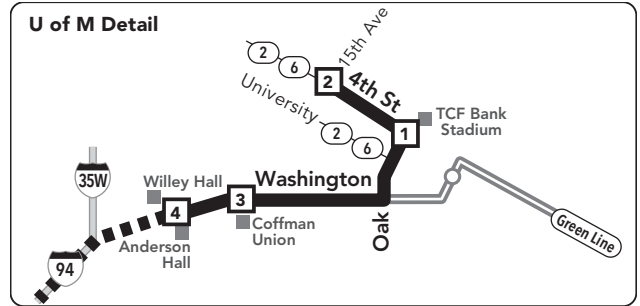

113, 115

Limited Stop Bus Routes

metrotransit.org | 612-373-3333

Effective 8/18/18

- 3** **Timepoint on schedule**
Find the timepoint nearest your stop, and use that column of the schedule. Your stop may be between timepoints.
- Regular Route**
Bus will pick up or drop off customers at any bus stop along this route
- METRO Line and Stations**
METRO trains or buses will pick up or drop off customers at any station along this route.
- Limited Service**
Only certain trips take this route.
- Non-Stop Service**
Bus does not pick up or drop off customers on these route segments.
- 22B** **Route Ending Point**
Trips with the indicated number/letter end at this point. Number/letter is found in schedules and on bus destination signs.
- B** **Route Letter**
Indicates which trips travel on this section of the route. Letter is found in schedules and on bus destination signs.
- (22) (717)** **Connecting Routes**
See those route schedules for details.

Go-To Card Retail Locations

A refillable Go-To Card is the most convenient way to travel by transit! Buy a Go-To Card or add value to an existing card at one of these locations or online.

EDINA

- Cub Foods:
6775 York Ave S

MINNEAPOLIS

- Coffman Union:
300 Washington Ave SE
- Wedge Community Co-op:
2105 Lyndale Ave S

Save with U-Pass!

U-Pass offers University of Minnesota students unlimited rides all semester for one low price.

Details at metrotransit.org/u-pass.

This is a Pay Exit route.

On trips leaving downtown or the U of M, pay your fare at your destination. The time you exit the bus determines the fare amount.