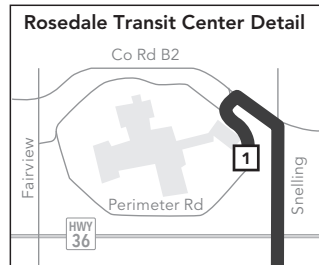

Rosedale Transit Center

A Line (32) (65) (84) (87)
 (223) (225) (227) (264) (801)

Special Note: Route 65 does NOT serve the Big Bowl stop. See the Rosedale Transit Center Detail map above.

3 Timepoint on schedule
 Find the timepoint nearest your stop, and use that column of the schedule. Your stop may be between timepoints.

Regular Route
 Bus will pick up or drop off customers at any bus stop along this route

METRO Line and Stations
 METRO trains or buses will pick up or drop off customers at any station along this route.

(22) (717) Connecting Routes
 See those route schedules for details.

Go-To Card Retail Locations

A refillable Go-To Card is the most convenient way to travel by transit! Buy a Go-To Card or add value to an existing card at one of these locations or online.