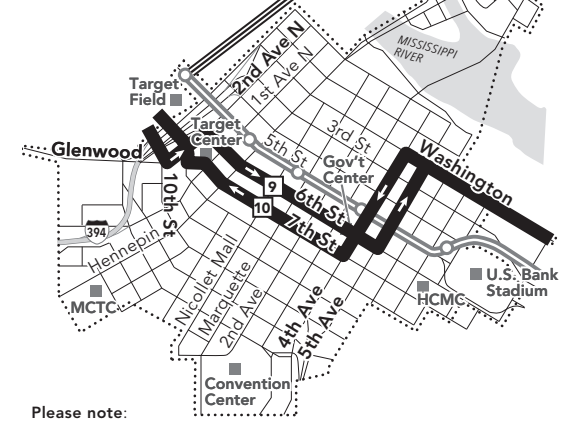

Effective 3/9/19

Brooklyn Center Transit Center
 (5) (19) (22) (717)
 (721) (722) (723) (724)
 (761) (762) (801)

- 3** Timepoint on schedule
Find the timepoint nearest your stop, and use that column of the schedule. Your stop may be between timepoints.
- Regular Route**
Bus will pick up or drop off customers at any bus stop along this route
- METRO Line and Stations**
METRO trains or buses will pick up or drop off customers at any station along this route.
- Northstar Commuter Line**
Transfers from Northstar to buses or light rail are free. Transfers from buses or light rail to Northstar require an additional fare.
- Limited Service**
Only certain trips take this route.
- 22B** Route Ending Point
Trips with the indicated number/letter end at this point. Number/letter is found in schedules and on bus destination signs.
- B** Route Letter
Indicates which trips travel on this section of the route. Letter is found in schedules and on bus destination signs.
- (22) (717)** Connecting Routes
See those route schedules for details.

Minneapolis Downtown Zone

Ride in the Downtown Zone for 50¢

Please note: 8th St. in downtown Minneapolis will be closed for construction through most of 2019. This route will return to 8th St. when construction is finished.