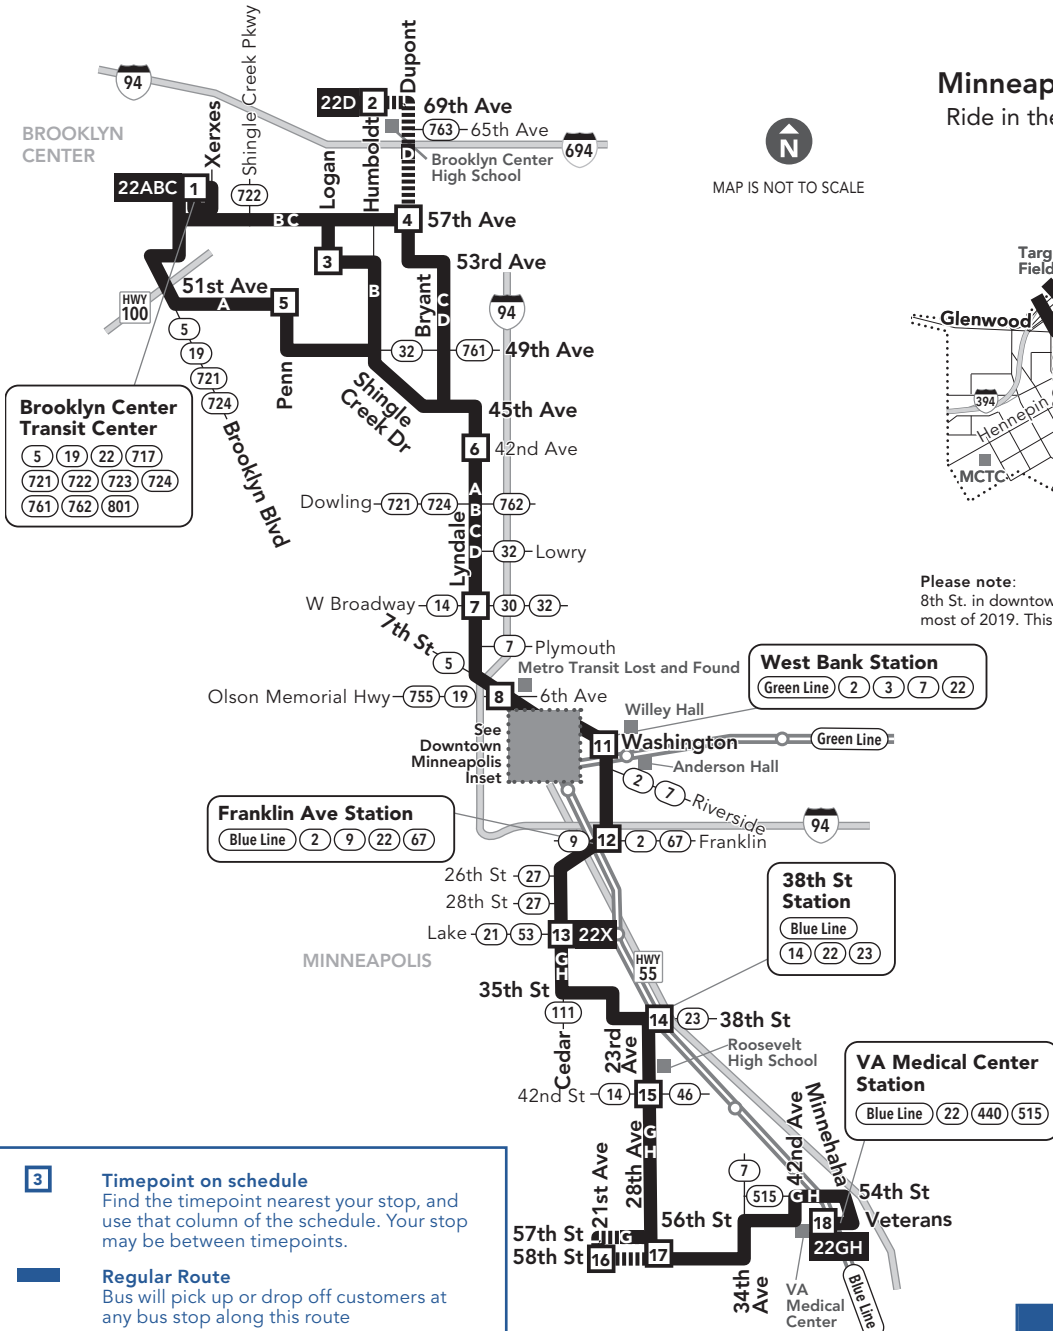

Effective 3/9/19

Brooklyn Center Transit Center
 (5) (19) (22) (717)
 (721) (722) (723) (724)
 (761) (762) (801)

- 3** Timepoint on schedule
Find the timepoint nearest your stop, and use that column of the schedule. Your stop may be between timepoints.
- Regular Route**
Bus will pick up or drop off customers at any bus stop along this route
- METRO Line and Stations**
METRO trains or buses will pick up or drop off customers at any station along this route.
- Northstar Commuter Line**
Transfers from Northstar to buses or light rail are free. Transfers from buses or light rail to Northstar require an additional fare.
- Limited Service**
Only certain trips take this route.
- 22B** Route Ending Point
Trips with the indicated number/letter end at this point. Number/letter is found in schedules and on bus destination signs.
- B** Route Letter
Indicates which trips travel on this section of the route. Letter is found in schedules and on bus destination signs.
- (22) (717)** Connecting Routes
See those route schedules for details.

Holiday service operates on New Year's Day, Memorial Day, Independence Day, Labor Day, Thanksgiving and Christmas. Service may be reduced on days before or after Independence Day, Thanksgiving, Christmas or New Year's Day. Look for details at metrotransit.org or in *Connect* on buses and trains prior to these holidays.

Minneapolis Downtown Zone

Ride in the Downtown Zone for 50¢

Please note: 8th St. in downtown Minneapolis will be closed for construction through most of 2019. This route will return to 8th St. when construction is finished.

Save with U-Pass!

U-Pass offers University of Minnesota students unlimited rides all semester for one low price. Details at metrotransit.org/u-pass.

Go-To Card Retail Locations

A refillable Go-To Card is the most convenient way to travel by transit! Buy a Go-To Card or add value to an existing card at one of these locations or online.