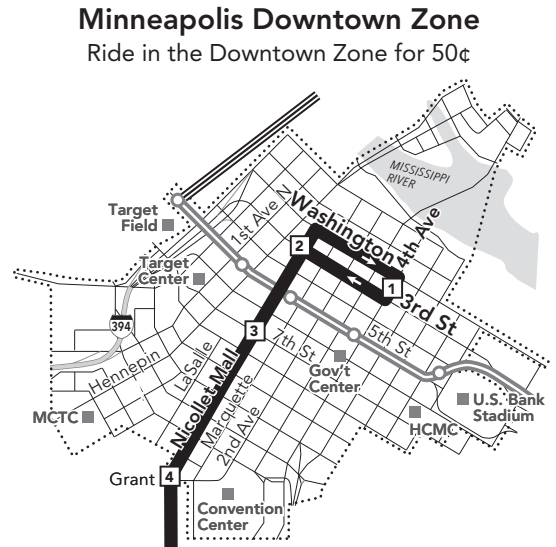

MAP IS NOT TO SCALE

Metro Transit keeps the Twin Cities moving with even less impact on the environment by using hybrid buses on this route. Learn more at metrotransit.org/GoGreener.

This route is part of the High Frequency network and operates at least every 15 minutes weekdays from 6 am–7 pm and Saturdays from 9 am–6 pm. See schedule for details.

Pay no fare when boarding buses marked "Free Ride" in downtown Minneapolis.

Night Owl routes operate overnight between the hours of 1 am and 5 am. Routing downtown may be different from normal route. Please see map for details.

High Frequency Service
Service every 15 minutes on weekdays 6 am – 7 pm and on Saturdays 9 am – 6 pm.

Limited Service
Only certain trips take this route.

22B **Route Ending Point**
Trips with the indicated number/letter end at this point. Number/letter is found in schedules and on bus destination signs.

P **Park & Ride Lot**
Park free at these lots while you commute.

Go-To Card Retail Locations

A refillable Go-To Card is the most convenient way to travel by transit! Buy a Go-To Card or add value to an existing card at one of these locations or online.