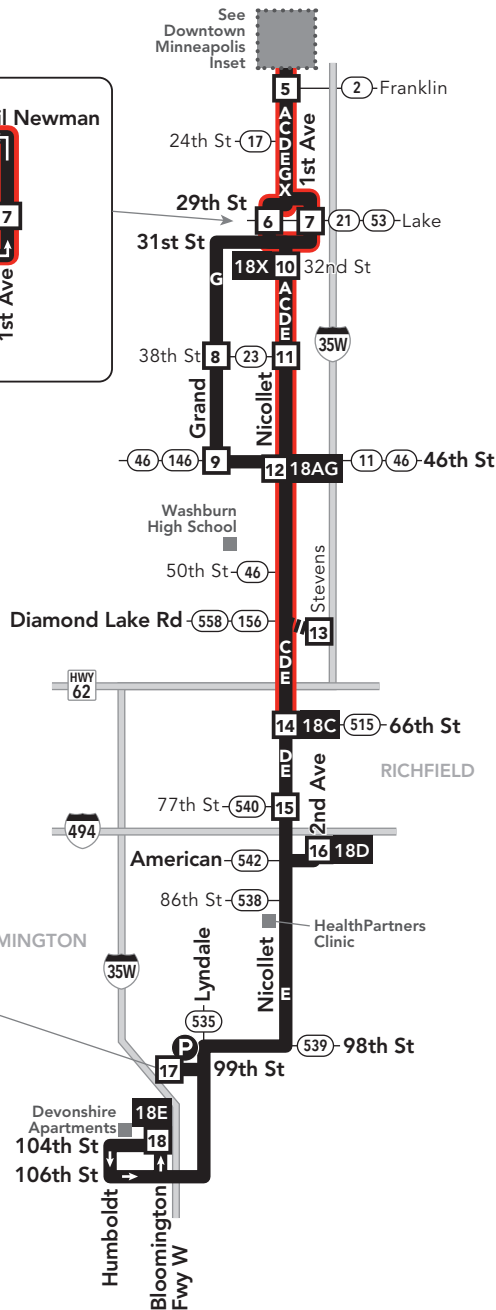

MAP IS NOT TO SCALE