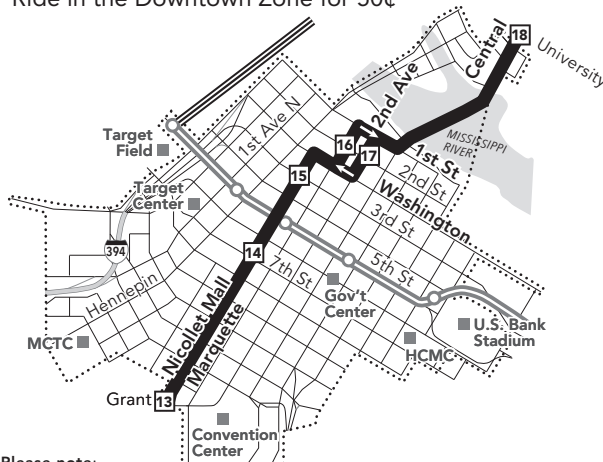

Effective 12/2/17

MAP IS NOT TO SCALE

Uptown Transit Station

6 12 17 21 23
53 114 115 612

Metro Transit keeps the Twin Cities moving with even less impact on the environment by using hybrid buses on this route. Learn more at metrotransit.org/GoGreener.

Minneapolis Downtown Zone

Ride in the Downtown Zone for 50¢

Please note:
Between 11:45 p.m. – 5:15 a.m., buses will be timed to facilitate transfers between routes on Nicollet Mall, Hennepin Ave., 5th, 6th, 7th, 8th and 9th streets. See map or footnotes for details.

- 3** **Timepoint on schedule**
Find the timepoint nearest your stop, and use that column of the schedule. Your stop may be between timepoints.
- Regular Route**
Bus will pick up or drop off customers at any bus stop along this route
- METRO Line and Stations**
METRO trains or buses will pick up or drop off customers at any station along this route.
- Northstar Commuter Line**
Transfers from Northstar to buses or light rail are free. Transfers from buses or light rail to Northstar require an additional fare.
- Limited Service**
Only certain trips take this route.
- 22B** **Route Ending Point**
Trips with the indicated number/letter end at this point. Number/letter is found in schedules and on bus destination signs.
- B** **Route Letter**
Indicates which trips travel on this section of the route. Letter is found in schedules and on bus destination signs.
- 22 717** **Connecting Routes**
See those route schedules for details.
- P** **Park & Ride Lot**
Park free at these lots while you commute.

Park & Ride Locations

Park free at these lots while you commute. No overnight parking.

ST LOUIS PARK

- Hwy 7 and Texas Park & Ride: 3701 Texas Ave S

Go-To Card Retail Locations

A refillable Go-To Card is the most convenient way to travel by transit! Buy a Go-To Card or add value to an existing card at one of these locations or online.