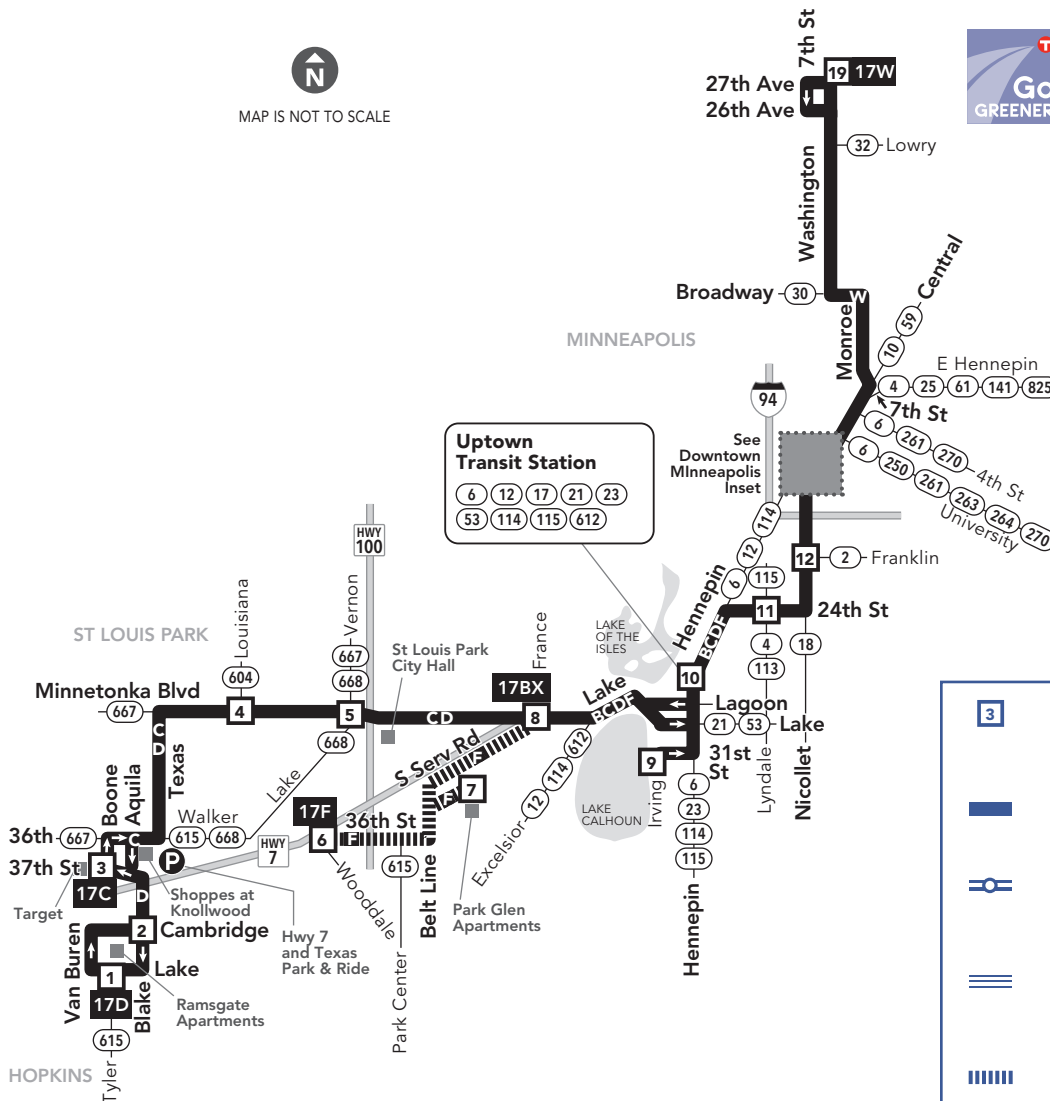

Effective 12/2/17

MAP IS NOT TO SCALE

Uptown Transit Station

6 12 17 21 23
53 114 115 612

Metro Transit keeps the Twin Cities moving with even less impact on the environment by using hybrid buses on this route. Learn more at metrotransit.org/GoGreener.

Minneapolis Downtown Zone

Ride in the Downtown Zone for 50¢