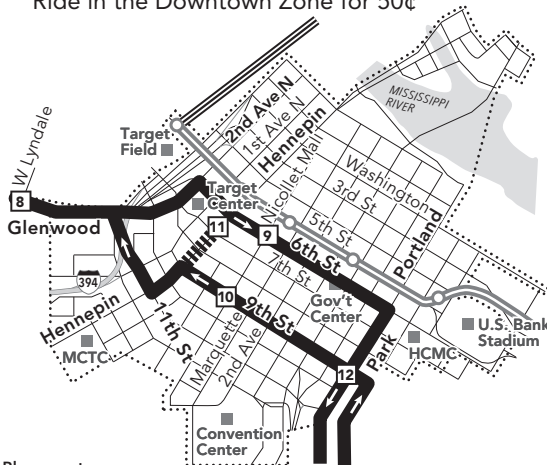

Minneapolis Downtown Zone

Ride in the Downtown Zone for 50¢

Please note: 8th St. in downtown Minneapolis will be closed for construction through most of 2019. This route will return to 8th St. when construction is finished.

- Limited Service**
Only certain trips take this route.
- Route Ending Point**
Trips with the indicated number/letter end at this point. Number/letter is found in schedules and on bus destination signs.
- Route Letter**
Indicates which trips travel on this section of the route. Letter is found in schedules and on bus destination signs.
- Connecting Routes**
See those route schedules for details.
- Park & Ride Lot**
Park free at these lots while you commute.

Go-To Card Retail Locations

A refillable Go-To Card is the most convenient way to travel by transit! Buy a Go-To Card or add value to an existing card at one of these locations or online.

MINNEAPOLIS

- Metro Transit Service Center: 719 Marquette Ave
- Unbank: 1009 Franklin Ave E
- Unbank: 727 Hennepin Ave

ST LOUIS PARK

- Cub Foods: 5530 16th St W

Park & Ride Locations

Park free at these lots while you commute. No overnight parking.

ST LOUIS PARK

- Louisiana Ave Transit Center: 1300 Louisiana Ave S
- Park Place Blvd Park & Ride: 1500 Park Place Blvd S
- Westwood Lutheran Church Park & Ride: 9001 Cedar Lake Rd