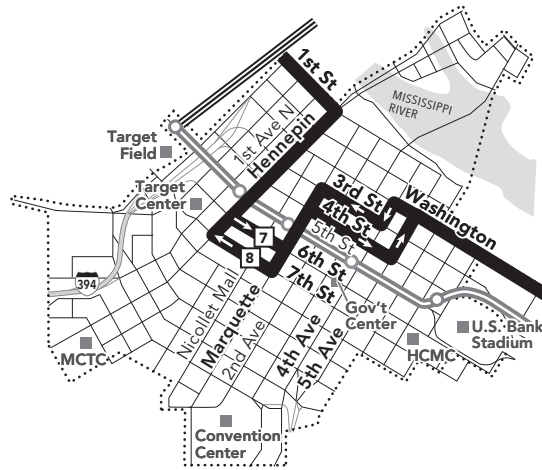

22B

Route Ending Point

Trips with the indicated number/letter end at this point. Number/letter is found in schedules and on bus destination signs.

B

Route Letter

Indicates which trips travel on this section of the route. Letter is found in schedules and on bus destination signs.

22 717

Connecting Routes

See those route schedules for details.

Park & Ride Lot

Park free at these lots while you commute.

Park & Ride Locations

Park free at these lots while you commute. No overnight parking.

FORT SNELLING

- Fort Snelling Park & Ride North Lot: Minnehaha and Hwy 62
- Fort Snelling Park & Ride South Lot: 6000 Minnehaha Ave

Go-To Card Retail Locations

A refillable Go-To Card is the most convenient way to travel by transit! Buy a Go-To Card or add value to an existing card at one of these locations or online.

MINNEAPOLIS

- Cub Foods: 2850 26th Ave S
- Metro Transit Service Center: 719 Marquette Ave
- Seward Co-op Franklin Store: 2823 Franklin Ave E
- Unbank: 727 Hennepin Ave

Late Night Routing

Holiday service operates on New Year's Day, Memorial Day, Independence Day, Labor Day, Thanksgiving and Christmas. Service may be reduced on days before or after Independence Day, Thanksgiving, Christmas or New Year's Day. Look for details at metrotransit.org or in *Connect* on buses and trains prior to these holidays.