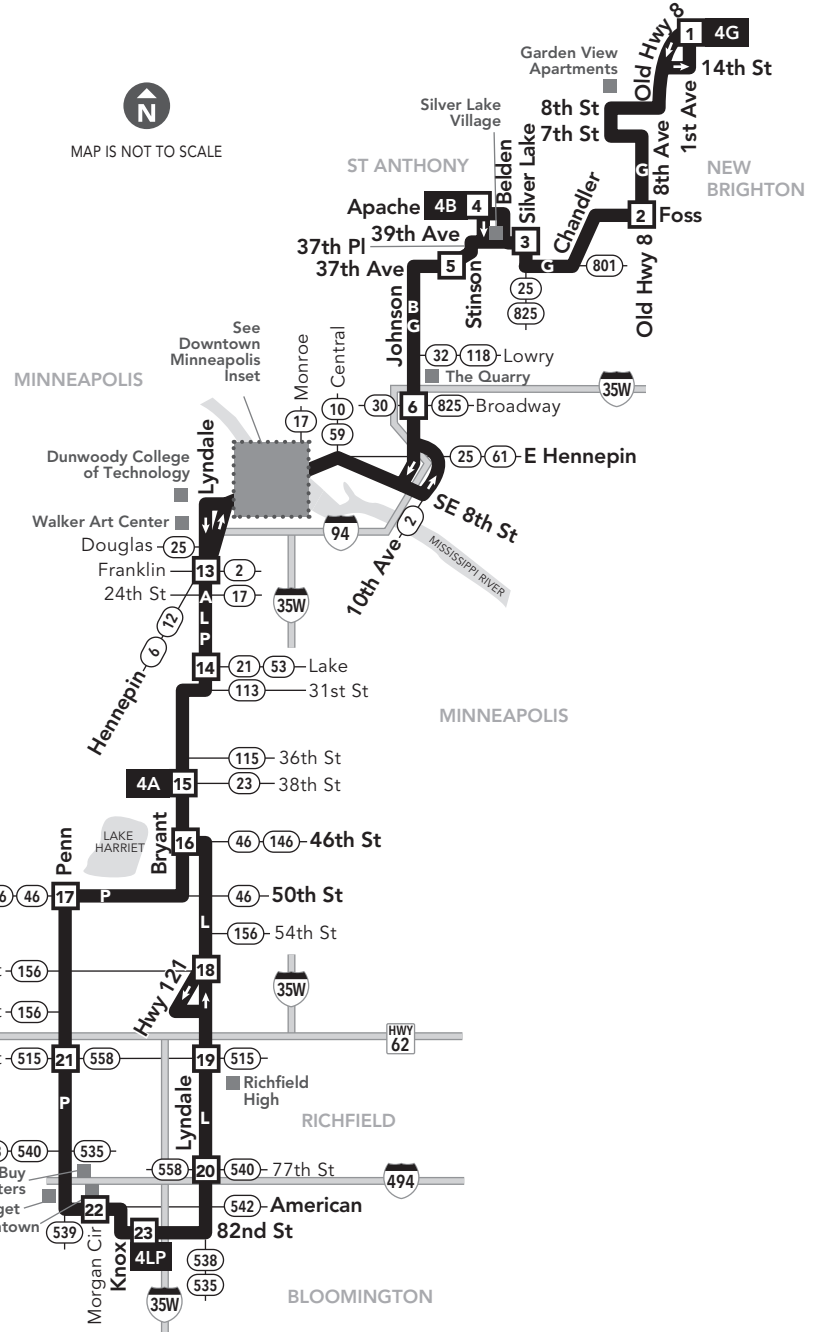

Minneapolis Downtown Zone

Ride in the Downtown Zone for 50¢

Due to Hennepin Ave. construction, buses are detoured to Nicollet Mall through 2022. Please allow extra time for unexpected delays, and do your part to keep buses on schedule!

Holiday service operates on New Year's Day, Memorial Day, Independence Day, Labor Day, Thanksgiving and Christmas. Service may be reduced on days before or after Independence Day, Thanksgiving, Christmas or New Year's Day. Look for details at metrotransit.org or in *Connect* on buses and trains prior to these holidays.

<p>3 Timepoint on schedule Find the timepoint nearest your stop, and use that column of the schedule. Your stop may be between timepoints.</p> <p>Regular Route Bus will pick up or drop off customers at any bus stop along this route</p> <p>METRO Line and Stations METRO trains or buses will pick up or drop off customers at any station along this route.</p> <p>Northstar Commuter Line Transfers from Northstar to buses or light rail are free. Transfers from buses or light rail to Northstar require an additional fare.</p>	<p>Non-Stop Service Bus does not pick up or drop off customers on these route segments.</p> <p>22B Route Ending Point Trips with the indicated number/letter end at this point. Number/letter is found in schedules and on bus destination signs.</p> <p>R Route Letter Indicates which trips travel on this section of the route. Letter is found in schedules and on bus destination signs.</p> <p>(22) (717) Connecting Routes See those route schedules for details.</p>
---	--