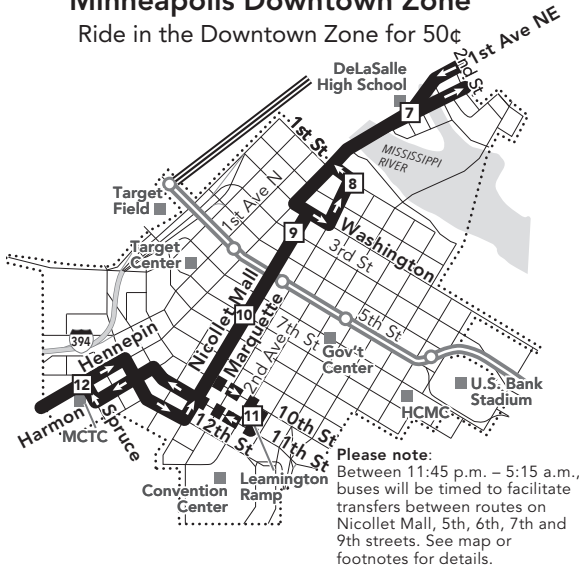

Minneapolis Downtown Zone

Ride in the Downtown Zone for 50¢

Due to Hennepin Ave. construction, buses are detoured to Nicollet Mall through 2022. Please allow extra time for unexpected delays, and do your part to keep buses on schedule!

<p>3 Timepoint on schedule Find the timepoint nearest your stop, and use that column of the schedule. Your stop may be between timepoints.</p> <p>Regular Route Bus will pick up or drop off customers at any bus stop along this route</p> <p>METRO Line and Stations METRO trains or buses will pick up or drop off customers at any station along this route.</p> <p>Northstar Commuter Line Transfers from Northstar to buses or light rail are free. Transfers from buses or light rail to Northstar require an additional fare.</p>	<p>Non-Stop Service Bus does not pick up or drop off customers on these route segments.</p> <p>22B Route Ending Point Trips with the indicated number/letter end at this point. Number/letter is found in schedules and on bus destination signs.</p> <p>R Route Letter Indicates which trips travel on this section of the route. Letter is found in schedules and on bus destination signs.</p> <p>(22) (717) Connecting Routes See those route schedules for details.</p>
---	--