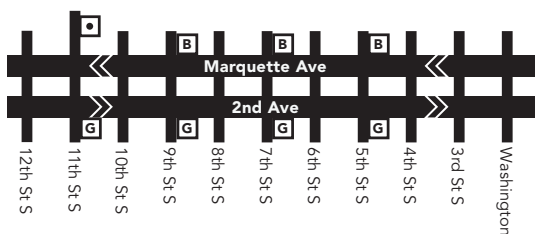

850, 852

Express Bus Routes

Effective 12/1/18

MAP IS NOT TO SCALE

Minneapolis Downtown Zone

Ride in the Downtown Zone for 50¢

Marquette & 2nd Avenues

Express buses serve lettered bus stops every other block.

B Exit at these stops on Marquette Ave.

G Board the bus at these stops on 2nd Ave.

- 3** **Timepoint on schedule**
Find the timepoint nearest your stop, and use that column of the schedule. Your stop may be between timepoints.
- Regular Route**
Bus will pick up or drop off customers at any bus stop along this route
- METRO Line and Stations**
METRO trains or buses will pick up or drop off customers at any station along this route.
- Northstar Commuter Line**
Transfers from Northstar to buses or light rail are free. Transfers from buses or light rail to Northstar require an additional fare.
- Limited Service**
Only certain trips take this route.
- Limited-Stop Service**
Buses serve only designated stops along this route segment.
- Non-Stop Service**
Bus does not pick up or drop off customers on these route segments.
- Designated Bus Stop**
On Limited Stop service, buses serve only these stops.
- 22B** **Route Ending Point**
Trips with the indicated number/letter end at this point. Number/letter is found in schedules and on bus destination signs.
- B** **Route Letter**
Indicates which trips travel on this section of the route. Letter is found in schedules and on bus destination signs.
- 22** **717** **Connecting Routes**
See those route schedules for details.
- P** **Park & Ride Lot**
Park free at these lots while you commute.

A refillable Go-To Card is the most convenient way to travel by transit! Buy a Go-To Card or add value to an existing card at one of these locations or online.

COON RAPIDS

- Cub Foods: 2050 Northdale Blvd