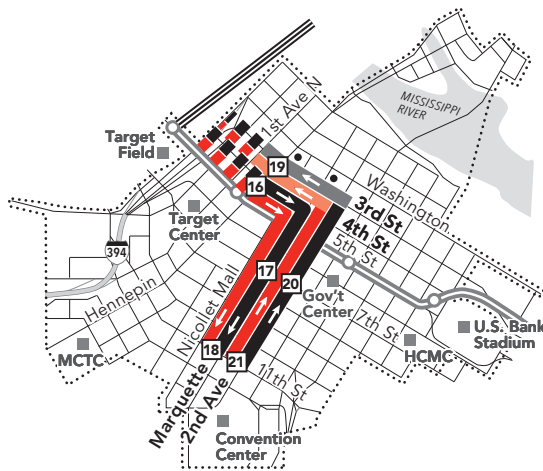

850, 852

Express Bus Routes

Effective 12/1/18

MAP IS NOT TO SCALE

Minneapolis Downtown Zone

Ride in the Downtown Zone for 50¢

Marquette & 2nd Avenues

Express buses serve lettered bus stops every other block.

B Exit at these stops on Marquette Ave.

G Board the bus at these stops on 2nd Ave.

- 3** **Timepoint on schedule**
Find the timepoint nearest your stop, and use that column of the schedule. Your stop may be between timepoints.
- Regular Route**
Bus will pick up or drop off customers at any bus stop along this route
- METRO Line and Stations**
METRO trains or buses will pick up or drop off customers at any station along this route.
- Northstar Commuter Line**
Transfers from Northstar to buses or light rail are free. Transfers from buses or light rail to Northstar require an additional fare.
- Limited Service**
Only certain trips take this route.
- Limited-Stop Service**
Buses serve only designated stops along this route segment.
- Non-Stop Service**
Bus does not pick up or drop off customers on these route segments.
- Designated Bus Stop**
On Limited Stop service, buses serve only these stops.
- 22B** **Route Ending Point**
Trips with the indicated number/letter end at this point. Number/letter is found in schedules and on bus destination signs.
- B** **Route Letter**
Indicates which trips travel on this section of the route. Letter is found in schedules and on bus destination signs.
- 22** **717** **Connecting Routes**
See those route schedules for details.
- P** **Park & Ride Lot**
Park free at these lots while you commute.

A refillable Go-To Card is the most convenient way to travel by transit! Buy a Go-To Card or add value to an existing card at one of these locations or online.

COON RAPIDS

- Cub Foods: 2050 Northdale Blvd