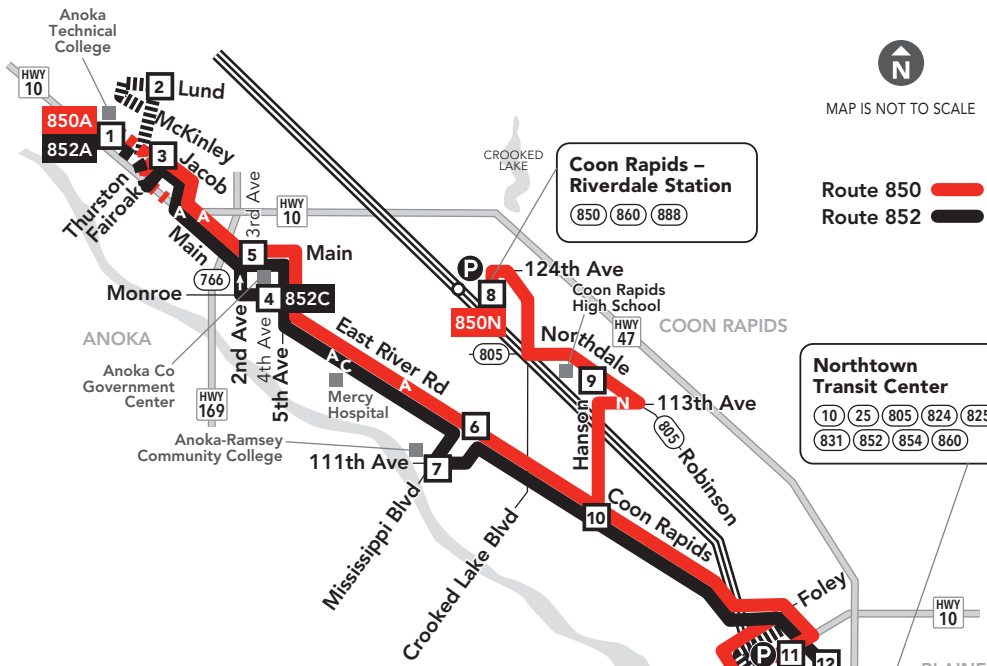

850, 852

Express Bus Routes

Effective 12/1/18

MAP IS NOT TO SCALE

Minneapolis Downtown Zone

Ride in the Downtown Zone for 50¢

Marquette & 2nd Avenues

Express buses serve lettered bus stops every other block.

B Exit at these stops on Marquette Ave.

G Board the bus at these stops on 2nd Ave.

- 3** **Timepoint on schedule**
Find the timepoint nearest your stop, and use that column of the schedule. Your stop may be between timepoints.
- Regular Route**
Bus will pick up or drop off customers at any bus stop along this route
- METRO Line and Stations**
METRO trains or buses will pick up or drop off customers at any station along this route.
- Northstar Commuter Line**
Transfers from Northstar to buses or light rail are free. Transfers from buses or light rail to Northstar require an additional fare.
- Limited Service**
Only certain trips take this route.
- Limited-Stop Service**
Buses serve only designated stops along this route segment.
- Non-Stop Service**
Bus does not pick up or drop off customers on these route segments.
- Designated Bus Stop**
On Limited Stop service, buses serve only these stops.
- 22B** **Route Ending Point**
Trips with the indicated number/letter end at this point. Number/letter is found in schedules and on bus destination signs.
- B** **Route Letter**
Indicates which trips travel on this section of the route. Letter is found in schedules and on bus destination signs.
- 22** **717** **Connecting Routes**
See those route schedules for details.
- P** **Park & Ride Lot**
Park free at these lots while you commute.

A refillable Go-To Card is the most convenient way to travel by transit! Buy a Go-To Card or add value to an existing card at one of these locations or online.

COON RAPIDS

- Cub Foods: 2050 Northdale Blvd