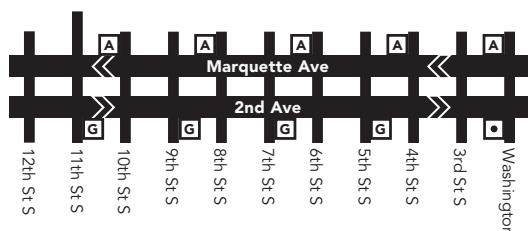

Effective 12/1/18

- 3** **Timepoint on schedule**
Find the timepoint nearest your stop, and use that column of the schedule. Your stop may be between timepoints.
- Regular Route**
Bus will pick up or drop off customers at any bus stop along this route
- METRO Line and Stations**
METRO trains or buses will pick up or drop off customers at any station along this route.
- Northstar Commuter Line**
Transfers from Northstar to buses or light rail are free. Transfers from buses or light rail to Northstar require an additional fare.
- Limited-Stop Service**
Buses serve only designated stops along this route segment.
- Designated Bus Stop**
On Limited Stop service, buses serve only these stops.
- 22B** **Route Ending Point**
Trips with the indicated number/letter end at this point. Number/letter is found in schedules and on bus destination signs.
- B** **Route Letter**
Indicates which trips travel on this section of the route. Letter is found in schedules and on bus destination signs.
- 22 717** **Connecting Routes**
See those route schedules for details.
- P** **Park & Ride Lot**
Park free at these lots while you commute.

Minneapolis Downtown Zone

Ride in the Downtown Zone for 50¢

Limited stop service stops only at the following designated stops:

- St Anthony Blvd and Silver Lake Rd
- New Brighton Blvd and St Anthony Shopping Center (southbound)
- New Brighton Blvd and The Quarry
- New Brighton Blvd and Broadway St
- Johnson St and E Hennepin Ave
- E Hennepin Ave and 8th St
- Central Ave and 4th St (southbound)
- Central Ave and University Ave (northbound)

Marquette & 2nd Avenues

Express buses serve lettered bus stops every other block.

A Exit the bus at these stops on Marquette Ave.

G Board at these stops on 2nd Ave.

Go-To Card Retail Locations

A refillable Go-To Card is the most convenient way to travel by transit! Buy a Go-To Card or add value to an existing card at one of these locations or online.