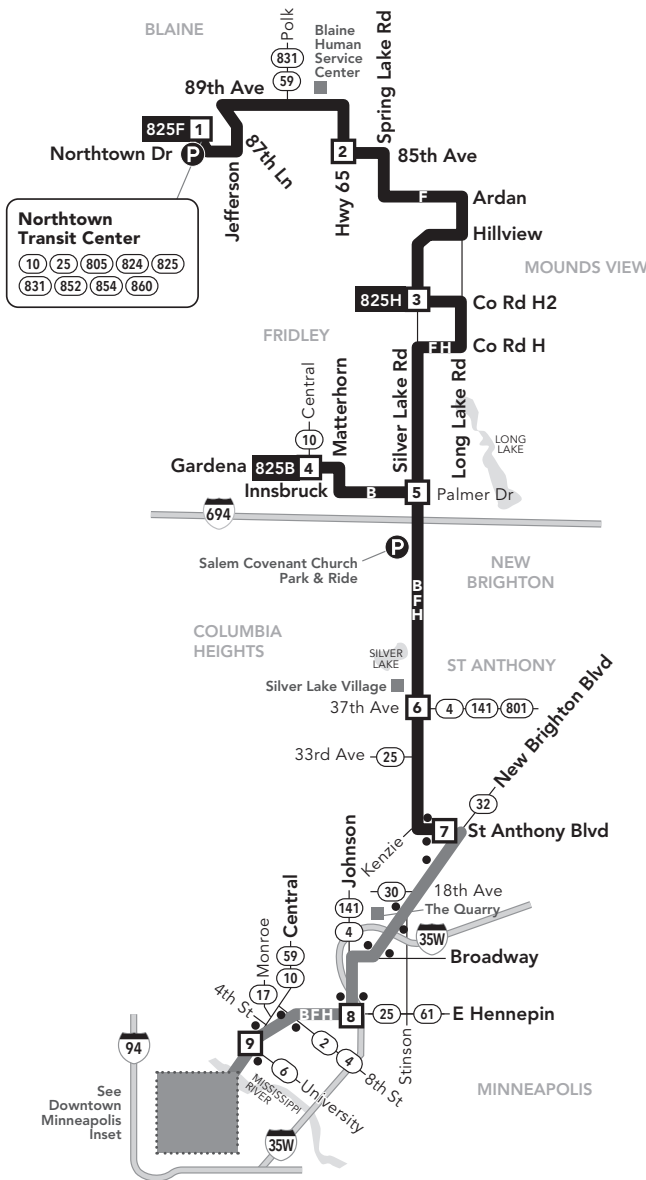

Effective 12/1/18

- 3** **Timepoint on schedule**
Find the timepoint nearest your stop, and use that column of the schedule. Your stop may be between timepoints.
- Regular Route**
Bus will pick up or drop off customers at any bus stop along this route
- METRO Line and Stations**
METRO trains or buses will pick up or drop off customers at any station along this route.
- Northstar Commuter Line**
Transfers from Northstar to buses or light rail are free. Transfers from buses or light rail to Northstar require an additional fare.
- Limited-Stop Service**
Buses serve only designated stops along this route segment.
- Designated Bus Stop**
On Limited Stop service, buses serve only these stops.
- 22B** **Route Ending Point**
Trips with the indicated number/letter end at this point. Number/letter is found in schedules and on bus destination signs.
- B** **Route Letter**
Indicates which trips travel on this section of the route. Letter is found in schedules and on bus destination signs.
- 22 717** **Connecting Routes**
See those route schedules for details.
- P** **Park & Ride Lot**
Park free at these lots while you commute.

Minneapolis Downtown Zone

Ride in the Downtown Zone for 50¢

Limited stop service stops only at the following designated stops:

- St Anthony Blvd and Silver Lake Rd
- New Brighton Blvd and St Anthony Shopping Center (southbound)
- New Brighton Blvd and The Quarry
- New Brighton Blvd and Broadway St
- Johnson St and E Hennepin Ave
- E Hennepin Ave and 8th St
- Central Ave and 4th St (southbound)
- Central Ave and University Ave (northbound)

Marquette & 2nd Avenues

Express buses serve lettered bus stops every other block.

A Exit the bus at these stops on Marquette Ave.

G Board at these stops on 2nd Ave.

Go-To Card Retail Locations

A refillable Go-To Card is the most convenient way to travel by transit! Buy a Go-To Card or add value to an existing card at one of these locations or online.