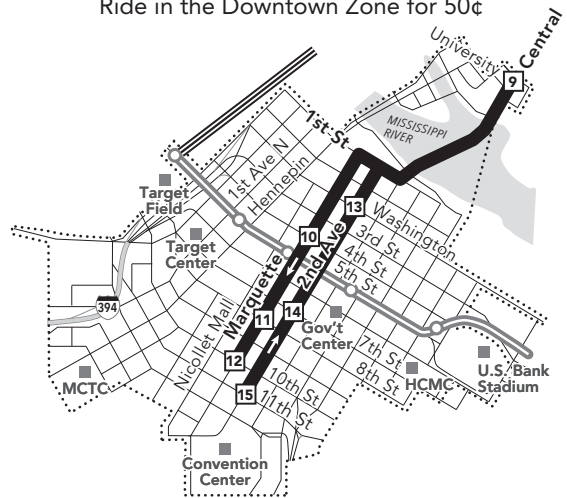

Effective 12/1/18

- 3** **Timepoint on schedule**
Find the timepoint nearest your stop, and use that column of the schedule. Your stop may be between timepoints.
- Regular Route**
Bus will pick up or drop off customers at any bus stop along this route
- METRO Line and Stations**
METRO trains or buses will pick up or drop off customers at any station along this route.
- Northstar Commuter Line**
Transfers from Northstar to buses or light rail are free. Transfers from buses or light rail to Northstar require an additional fare.
- Limited-Stop Service**
Buses serve only designated stops along this route segment.
- Designated Bus Stop**
On Limited Stop service, buses serve only these stops.
- 22B** **Route Ending Point**
Trips with the indicated number/letter end at this point. Number/letter is found in schedules and on bus destination signs.
- B** **Route Letter**
Indicates which trips travel on this section of the route. Letter is found in schedules and on bus destination signs.
- 22 717** **Connecting Routes**
See those route schedules for details.
- P** **Park & Ride Lot**
Park free at these lots while you commute.

Minneapolis Downtown Zone

Ride in the Downtown Zone for 50¢

Limited stop service stops only at the following designated stops:

- St Anthony Blvd and Silver Lake Rd
- New Brighton Blvd and St Anthony Shopping Center (southbound)
- New Brighton Blvd and The Quarry
- New Brighton Blvd and Broadway St
- Johnson St and E Hennepin Ave
- E Hennepin Ave and 8th St
- Central Ave and 4th St (southbound)
- Central Ave and University Ave (northbound)

Marquette & 2nd Avenues

Express buses serve lettered bus stops every other block.

A Exit the bus at these stops on Marquette Ave.

G Board at these stops on 2nd Ave.

Go-To Card Retail Locations

A refillable Go-To Card is the most convenient way to travel by transit! Buy a Go-To Card or add value to an existing card at one of these locations or online.