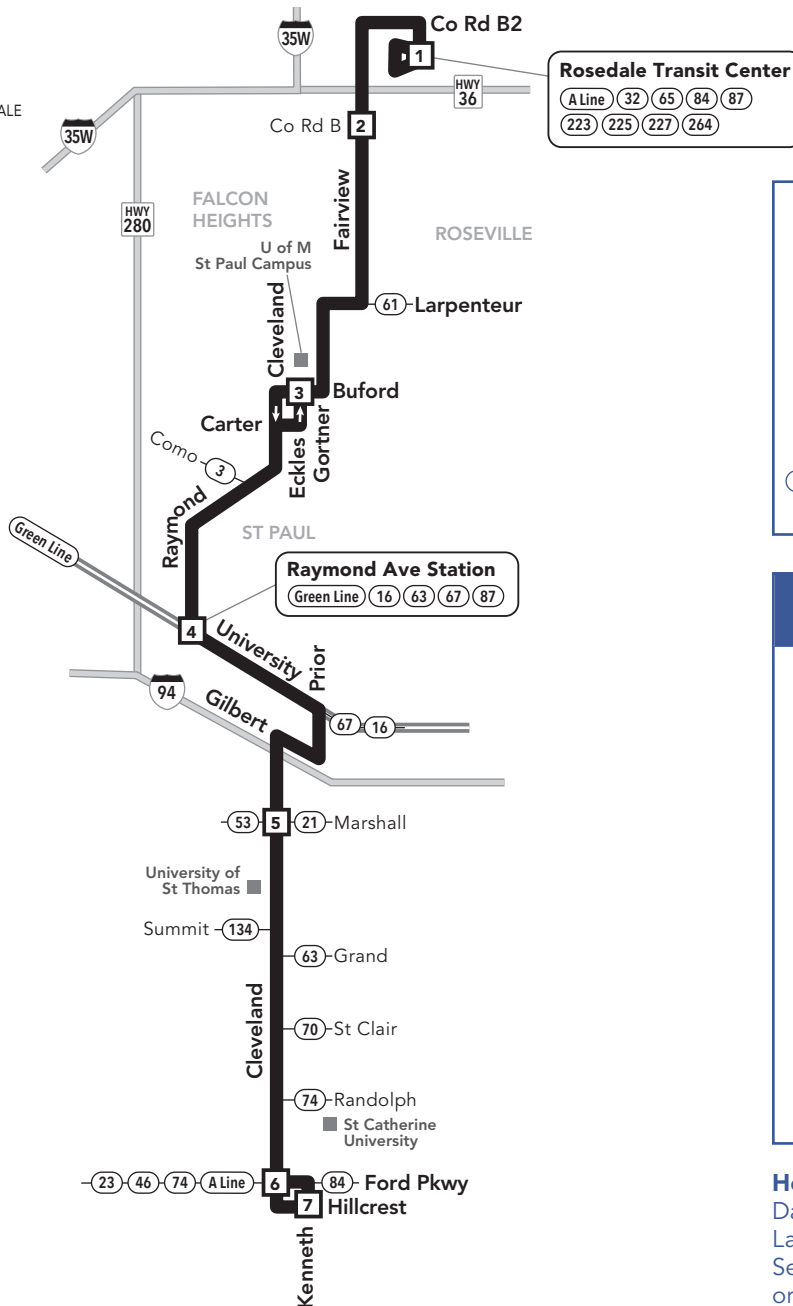

MAP IS NOT TO SCALE

**3 Timepoint on schedule**  
Find the timepoint nearest your stop, and use that column of the schedule. Your stop may be between timepoints.

**Regular Route**  
Bus will pick up or drop off customers at any bus stop along this route

**METRO Line and Stations**  
METRO trains or buses will pick up or drop off customers at any station along this route.

**22 717 Connecting Routes**  
See those route schedules for details.

### Go-To Card Retail Locations

A refillable Go-To Card is the most convenient way to travel by transit! Buy a Go-To Card or add value to an existing card at one of these locations or online.

**FALCON HEIGHTS**

- University of Minnesota St Paul Campus: 2017 Buford Ave

**ROSEVILLE**

- Rosedale Center Guest Services Desk: 10 Rosedale Center

**ST PAUL**

- Hampden Park Co-Op: 928 Raymond Ave

**Holiday service operates** on New Day, Memorial Day, Independence Labor Day, Thanksgiving and Christmas. Service may be reduced on days before or after Independence Day, Thanksgiving, Christmas or New Year's Day. Look details at metrotransit.org or in Co buses and trains prior to these holi