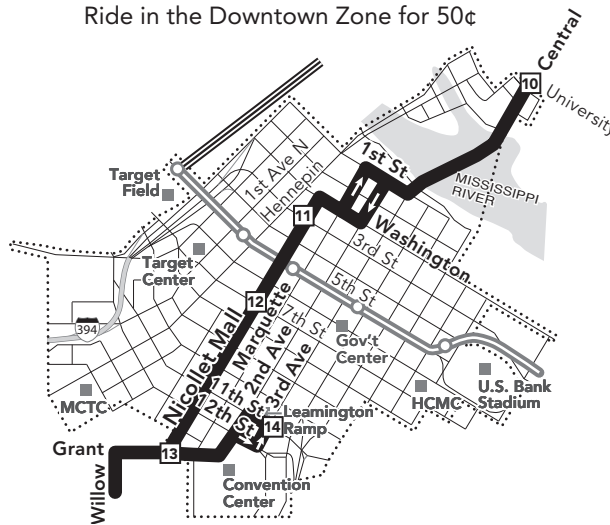

Go-To Card Retail Locations

A refillable Go-To Card is the most convenient way to travel by transit! Buy a Go-To Card or add value to an existing card at one of these locations or online.

BLAINE

- Cub Foods: 585 Northtown Dr

MINNEAPOLIS

- Lunds & Byerlys: 25 University Ave SE
- Metro Transit Service Center: 719 Marquette Ave
- Unbank: 727 Hennepin Ave

NEW BRIGHTON

- Cub Foods: 2600 Rice Creek Rd

ST ANTHONY

- Cub Foods: 3930 Silver Lake Rd

Minneapolis Downtown Zone

Ride in the Downtown Zone for 50¢

Metro Transit keeps the Twin Cities moving with even less impact on the environment by using hybrid buses on this route. Learn more at metrotransit.org/GoGreener.

Park & Ride Locations

Park free at these lots while you commute. No overnight parking.

BLAINE

- Northtown Transit Center: 150 Northtown Dr NE

NEW BRIGHTON

- Salem Covenant Church Park & Ride: 2655 5th St NW

Holiday service operates on New Year's Day, Memorial Day, Independence Day, Labor Day, Thanksgiving and Christmas. Service may be reduced on days before or after Independence Day, Thanksgiving, Christmas or New Year's Day. Look for details at metrotransit.org or in *Connect* on buses and trains prior to these holidays.

This schedule is subject to change. Traffic and weather conditions may delay buses. Get updates on service during severe winter weather at metrotransit.org/snow.

This document is available in alternative formats to individuals with disabilities. Call 612-349-7365 or visit metrotransit.org.