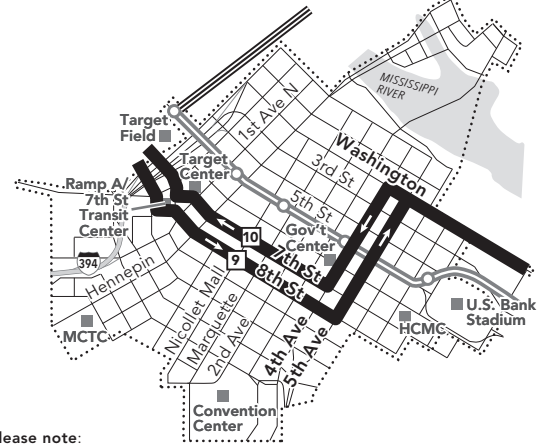

## Minneapolis Downtown Zone

Ride in the Downtown Zone for 50¢

**Please note:** Between 11:45 p.m. – 5:15 a.m., buses will be timed to facilitate transfers between routes on Nicollet Mall, Hennepin Ave., 5th, 6th, 7th, 8th and 9th streets. See map or footnotes for details.

MAP IS NOT TO SCALE

- 3** **Timepoint on schedule**  
Find the timepoint nearest your stop, and use that column of the schedule. Your stop may be between timepoints.
- Regular Route**  
Bus will pick up or drop off customers at any bus stop along this route
- METRO Line and Stations**  
METRO trains or buses will pick up or drop off customers at any station along this route.
- Northstar Commuter Line**  
Transfers from Northstar to buses or light rail are free. Transfers from buses or light rail to Northstar require an additional fare.
- Limited Service**  
Only certain trips take this route.
- 22B** **Route Ending Point**  
Trips with the indicated number/letter end at this point. Number/letter is found in schedules and on bus destination signs.
- B** **Route Letter**  
Indicates which trips travel on this section of the route. Letter is found in schedules and on bus destination signs.
- 22 717** **Connecting Routes**  
See those route schedules for details.

## Go-To Card Retail Locations

A refillable Go-To Card is the most convenient way to travel by transit! Buy a Go-To Card or add value to an existing card at one of these locations or online.

### BROOKLYN CENTER

- Cub Foods: 3245 Co Rd 10