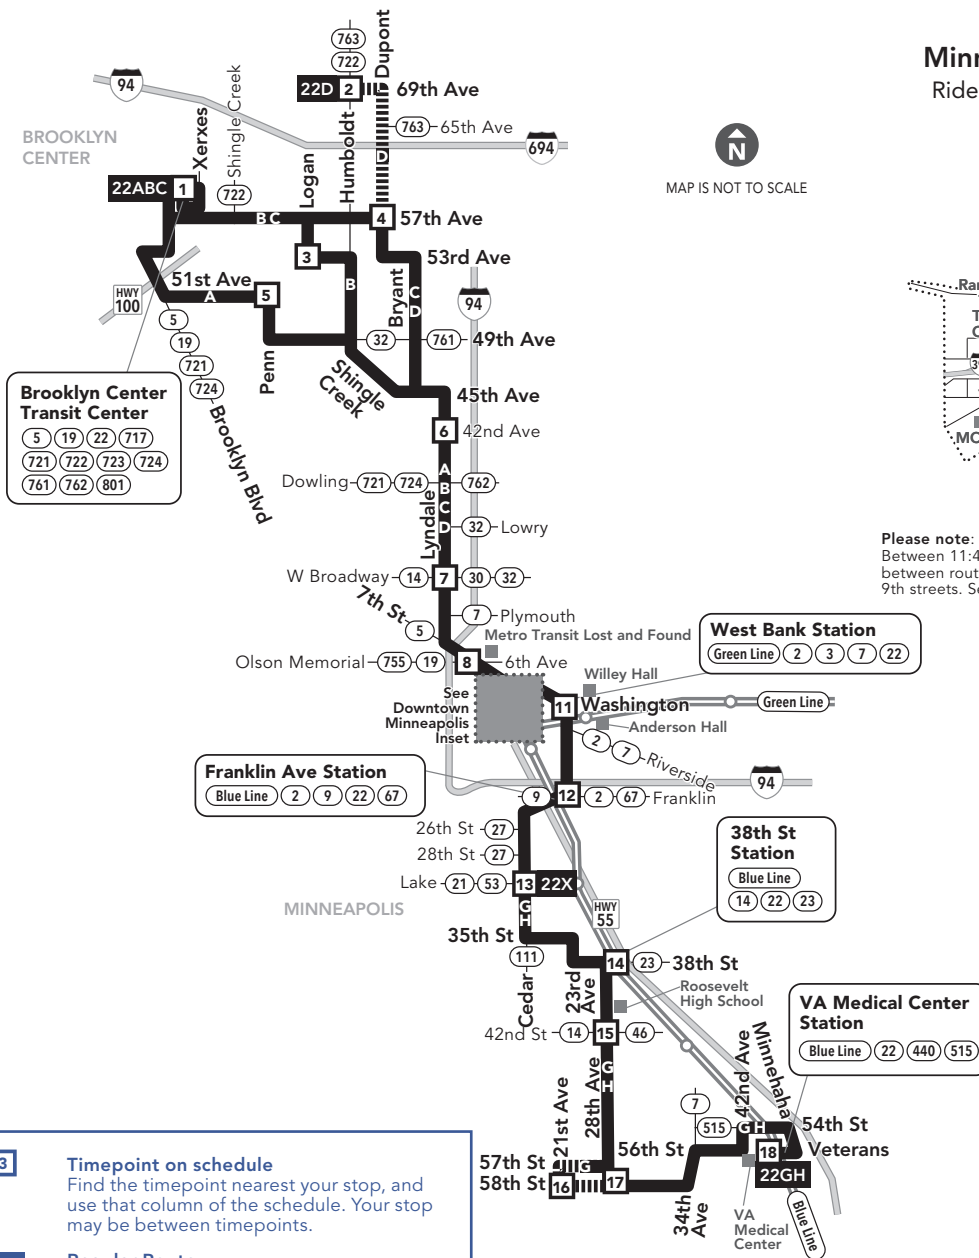

## Minneapolis Downtown Zone

Ride in the Downtown Zone for 50¢

**Please note:** Between 11:45 p.m. – 5:15 a.m., buses will be timed to facilitate transfers between routes on Nicollet Mall, Hennepin Ave., 5th, 6th, 7th, 8th and 9th streets. See map or footnotes for details.

MAP IS NOT TO SCALE

- 3** **Timepoint on schedule**  
Find the timepoint nearest your stop, and use that column of the schedule. Your stop may be between timepoints.
- Regular Route**  
Bus will pick up or drop off customers at any bus stop along this route
- METRO Line and Stations**  
METRO trains or buses will pick up or drop off customers at any station along this route.
- Northstar Commuter Line**  
Transfers from Northstar to buses or light rail are free. Transfers from buses or light rail to Northstar require an additional fare.
- Limited Service**  
Only certain trips take this route.
- 22B** **Route Ending Point**  
Trips with the indicated number/letter end at this point. Number/letter is found in schedules and on bus destination signs.
- B** **Route Letter**  
Indicates which trips travel on this section of the route. Letter is found in schedules and on bus destination signs.
- 22 717** **Connecting Routes**  
See those route schedules for details.

## Go-To Card Retail Locations

A refillable Go-To Card is the most convenient way to travel by transit! Buy a Go-To Card or add value to an existing card at one of these locations or online.

### MINNEAPOLIS

- Cub Foods: 701 West Broadway Ave
- Metro Transit Service Center: 719 Marquette Ave
- Unbank: 700 West Broadway Ave
- Unbank: 727 Hennepin Ave