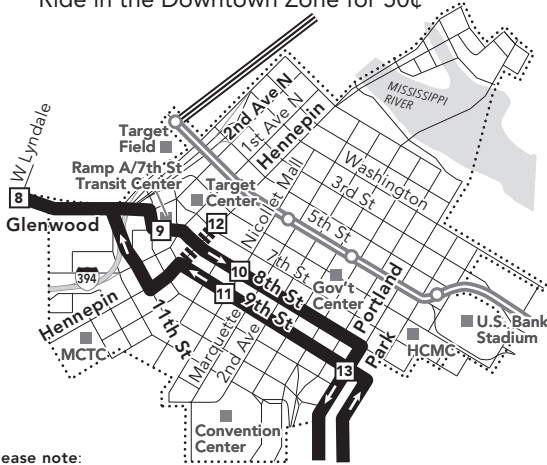

Minneapolis Downtown Zone

Ride in the Downtown Zone for 50¢

Please note:
 Between 11:45 p.m. – 5:15 a.m., buses will be timed to facilitate transfers between routes on Nicollet Mall, Hennepin Ave., 5th, 6th, 7th, 8th and 9th streets. See map or footnotes for details.

<p>3 Timepoint on schedule Find the timepoint nearest your stop, and use that column of the schedule. Your stop may be between timepoints.</p> <p>Regular Route Bus will pick up or drop off customers at any bus stop along this route</p> <p>METRO Line and Stations METRO trains or buses will pick up or drop off customers at any station along this route.</p> <p>Northstar Commuter Line Transfers from Northstar to buses or light rail are free. Transfers from buses or light rail to Northstar require an additional fare.</p>	<p>Limited Service Only certain trips take this route.</p> <p>22B Route Ending Point Trips with the indicated number/letter end at this point. Number/letter is found in schedules and on bus destination signs.</p> <p>B Route Letter Indicates which trips travel on this section of the route. Letter is found in schedules and on bus destination signs.</p> <p>22 717 Connecting Routes See those route schedules for details.</p> <p>P Park & Ride Lot Park free at these lots while you commute.</p>
---	--

Go-To Card Retail Locations

A refillable Go-To Card is the most convenient way to travel by transit! Buy a Go-To Card or add value to an existing card at one of these locations or online.

MINNEAPOLIS

- Metro Transit Service Center: 719 Marquette Ave
- Unbank: 1009 Franklin Ave E
- Unbank: 727 Hennepin Ave

ST LOUIS PARK

- Cub Foods: 5530 16th St W

Park & Ride Locations

Park free at these lots while you commute. No overnight parking.

ST LOUIS PARK

- Louisiana Ave Transit Center: 1300 Louisiana Ave S
- Park Place Blvd Park & Ride: 1500 Park Place Blvd S
- Westwood Lutheran Church Park & Ride: 9001 Cedar Lake Rd