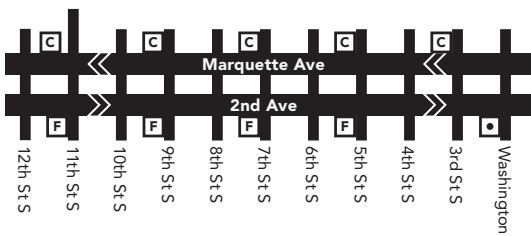

261, 264 Express Bus Route

Effective 12/2/17

Route 264
Route 261

Minneapolis Downtown Zone

Ride in the Downtown Zone for 50¢

Route 264
Route 261

Marquette & 2nd Avenues

Express buses serve lettered bus stops every other block.

C Exit the bus at these stops on Marquette Ave.

F Board at these stops on 2nd Ave.

Special note:

On 4th St and University Ave, buses stop only to let customers off when traveling toward downtown, and only to pick customers up when traveling from downtown toward Roseville.

This is a Pay Exit route.

On trips leaving downtown or the U of M, pay your fare at your destination. The time you exit the bus determines the fare amount.

- 3** **Timepoint on schedule**
Find the timepoint nearest your stop, and use that column of the schedule. Your stop may be between timepoints.
- Regular Route**
Bus will pick up or drop off customers at any bus stop along this route
- METRO Line and Stations**
METRO trains or buses will pick up or drop off customers at any station along this route.

SHOREVIEW

- Shoreview Community Center Park & Ride: 4600 Victoria St N

Go-To Card Retail Locations

A refillable Go-To Card is the most convenient way to travel by transit! Buy a Go-To Card or add value to an existing card at one of these locations or online.