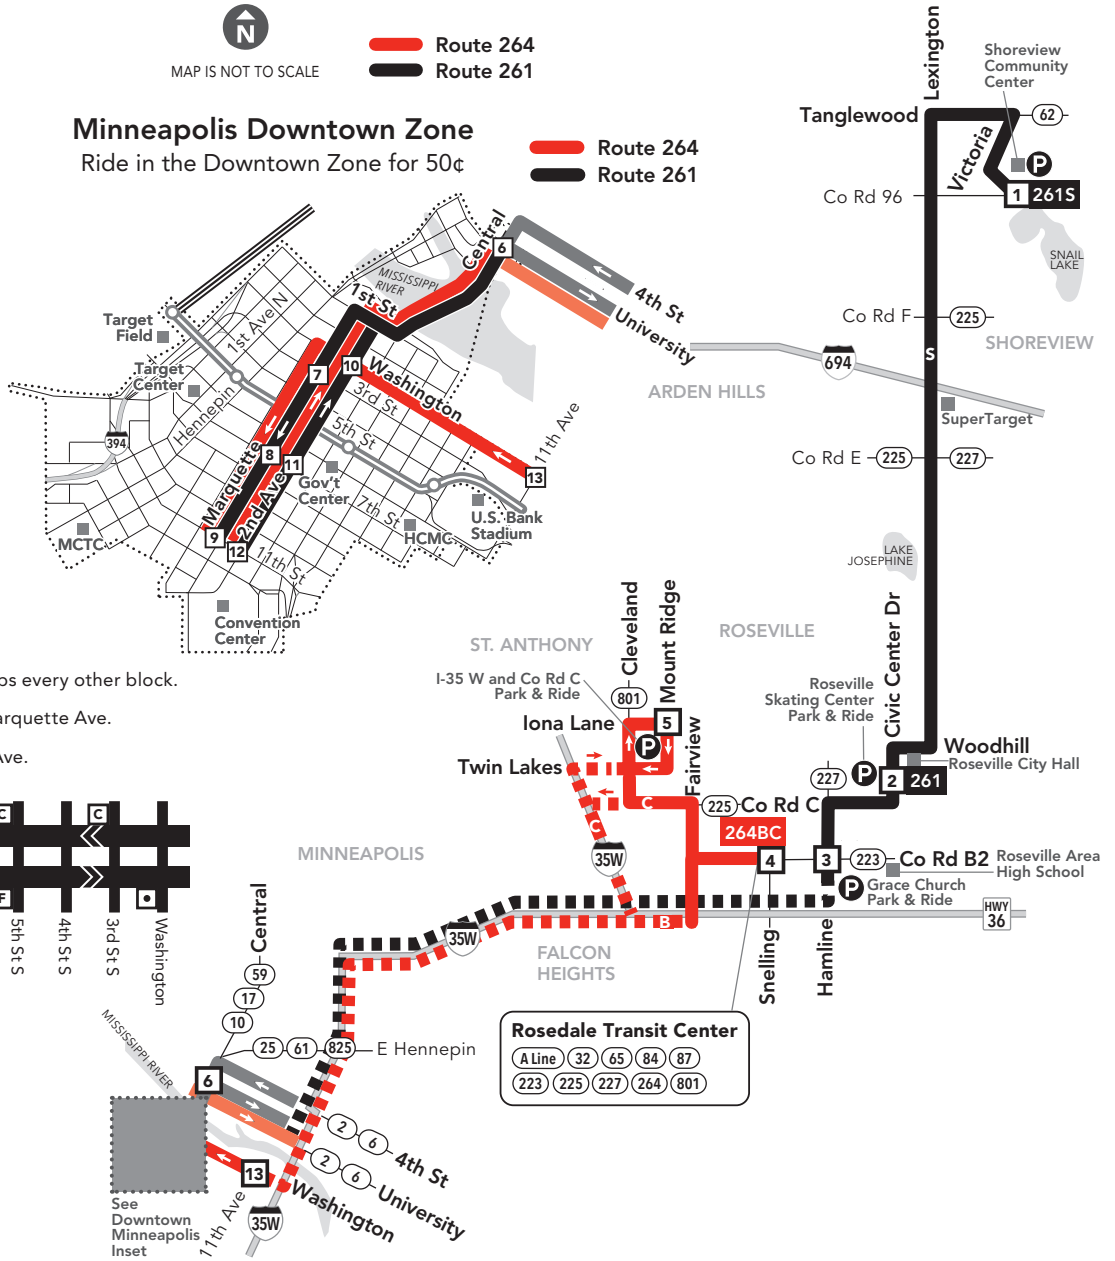

261, 264 Express Bus Route

Effective 12/2/17

Route 264
Route 261

Minneapolis Downtown Zone

Ride in the Downtown Zone for 50¢

Route 264
Route 261

Marquette & 2nd Avenues

Express buses serve lettered bus stops every other block.

C Exit the bus at these stops on Marquette Ave.

F Board at these stops on 2nd Ave.

Special note:

On 4th St and University Ave, buses stop only to let customers off when traveling toward downtown, and only to pick customers up when traveling from downtown toward Roseville.

- 22B** **Route Ending Point**
Trips with the indicated number/letter end at this point. Number/letter is found in schedules and on bus destination signs.
- B** **Route Letter**
Indicates which trips travel on this section of the route. Letter is found in schedules and on bus destination signs.
- (22) (717)** **Connecting Routes**
See those route schedules for details.
- P** **Park & Ride Lot**
Park free at these lots while you commute.

SHOREVIEW

- Shoreview Community Center Park & Ride: 4600 Victoria St N

Go-To Card Retail Locations

A refillable Go-To Card is the most convenient way to travel by transit! Buy a Go-To Card or add value to an existing card at one of these locations or online.