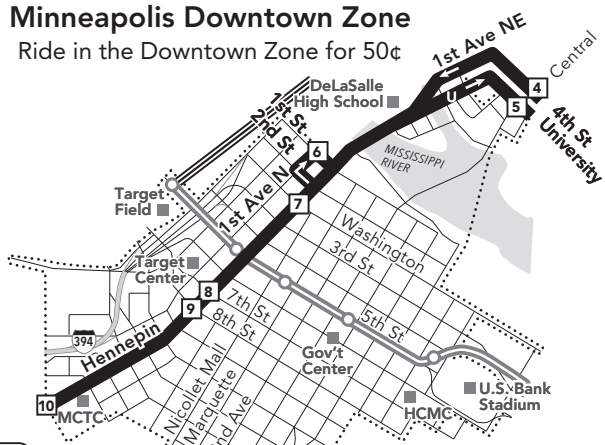

MAP IS NOT TO SCALE

Uptown Transit Station

6 12 17 21 23
53 114 115 612

Stadium Village Station

Green Line 6

Minneapolis Downtown Zone
Ride in the Downtown Zone for 50¢

Southdale Transit Center

6 515 537 538
578 579 SWFLEX

Please note:
Between 11:45 p.m. – 5:15 a.m., buses will be timed to facilitate transfers between routes on Nicollet Mall, Hennepin Ave., 5th, 6th, 7th, 8th and 9th streets. See map or footnotes for details.

This route is part of the High Frequency network and operates at least every 15 minutes weekdays from 6 am – 7 pm and Saturdays from 9 am – 6 pm. See schedule for details.

3	Timepoint on schedule Find the timepoint nearest your stop, and use that column of the schedule. Your stop may be between timepoints.		High Frequency Service Service every 15 minutes on weekdays 6 am – 7 pm and on Saturdays 9 am – 6 pm.
	Regular Route Bus will pick up or drop off customers at any bus stop along this route		Limited Service Only certain trips take this route.
	METRO Line and Stations METRO trains or buses will pick up or drop off customers at any station along this route.		Route Ending Point Trips with the indicated number/letter end at this point. Number/letter is found in schedules and on bus destination signs.
	Northstar Commuter Line Transfers from Northstar to buses or light rail are free. Transfers from buses or light rail to Northstar require an additional fare.		Route Letter Indicates which trips travel on this section of the route. Letter is found in schedules and on bus destination signs.
			Connecting Routes See those route schedules for details.
			Park & Ride Lot Park free at these lots while you commute.

Park & Ride Locations

Park free at these lots while you commute. No overnight parking.

EDINA

- Southdale Transit Center:
York Ave and 66th St W

Go-To Card Retail Locations

A refillable Go-To Card is the most convenient way to travel by transit! Buy a Go-To Card or add value to an existing card at one of these locations or online.