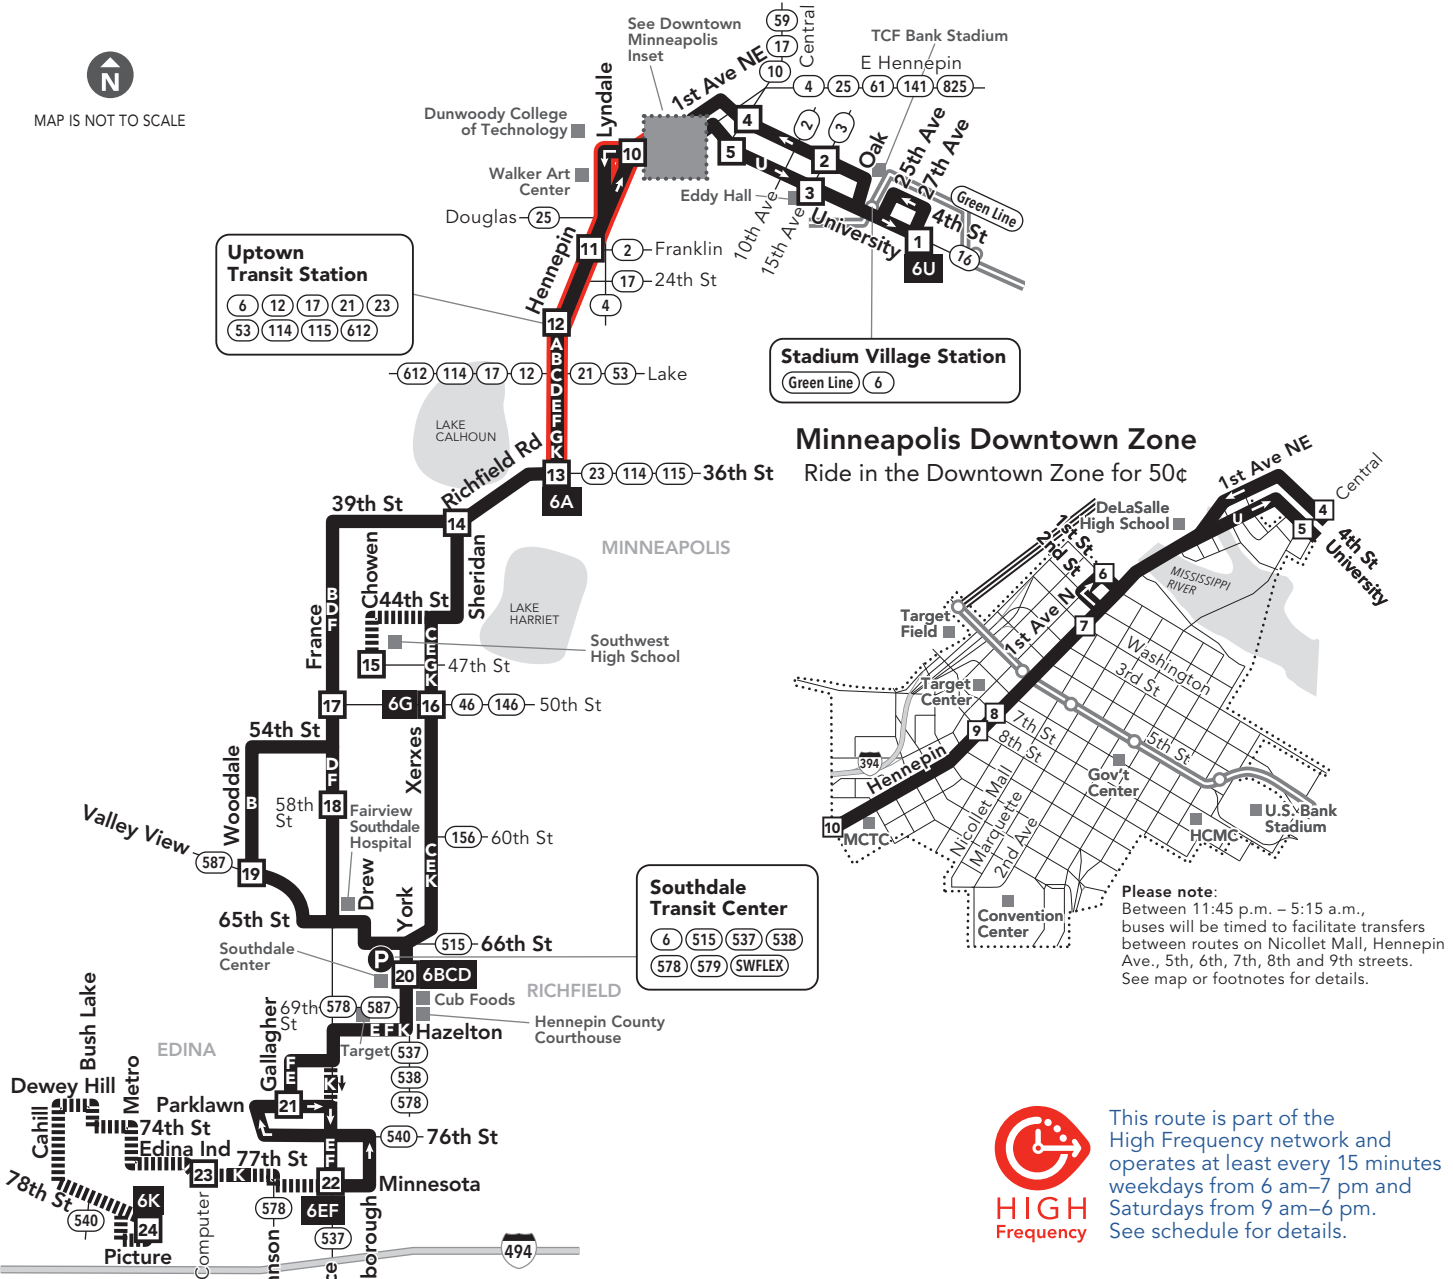

MAP IS NOT TO SCALE

Uptown Transit Station

6 12 17 21 23
53 114 115 612

Stadium Village Station

Green Line 6

Minneapolis Downtown Zone
Ride in the Downtown Zone for 50¢

Southdale Transit Center

6 515 537 538
578 579 SWFLEX

Please note:
Between 11:45 p.m. – 5:15 a.m., buses will be timed to facilitate transfers between routes on Nicollet Mall, Hennepin Ave., 5th, 6th, 7th, 8th and 9th streets. See map or footnotes for details.

Park & Ride Locations

Park free at these lots while you commute. No overnight parking.

EDINA

- Southdale Transit Center:
York Ave and 66th St W

Go-To Card Retail Locations

A refillable Go-To Card is the most convenient way to travel by transit! Buy a Go-To Card or add value to an existing card at one of these locations or online.

EDINA

- Cub Foods: 6775 York Ave S

MINNEAPOLIS

- Lunds & Byerlys: 25 University Ave SE
- Metro Transit Service Center:
719 Marquette Ave
- Unbank: 727 Hennepin Ave

Holiday service operates on New Year's Day, Memorial Day, Independence Day, Labor Day, Thanksgiving and Christmas. Service may be reduced on days before or after Independence Day, Thanksgiving, Christmas or New Year's Day. Look for details at metrotransit.org or in *Connect* on buses and trains prior to these holidays.