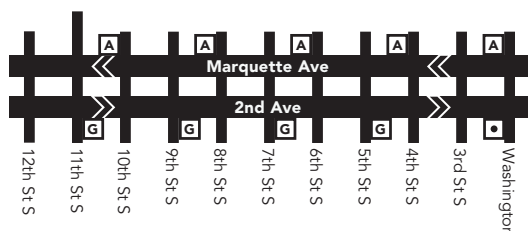

Limited-Stop Service
Buses serve only designated stops along this route segment.

Designated Bus Stop
On Limited Stop service, buses serve only these stops.

22B Route Ending Point
Trips with the indicated number/letter end at this point. Number/letter is found in schedules and on bus destination signs.

B Route Letter
Indicates which trips travel on this section of the route. Letter is found in schedules and on bus destination signs.

(22) (717) Connecting Routes
See those route schedules for details.

P Park & Ride Lot
Park free at these lots while you commute.

Limited stop service stops only at the following designated stops:

- St Anthony Blvd and Silver Lake Rd
- New Brighton Blvd and St Anthony Shopping Center (southbound)
- New Brighton Blvd and The Quarry
- New Brighton Blvd and Broadway St
- Johnson St and E Hennepin Ave
- E Hennepin Ave and 8th St
- Central Ave and 4th St (southbound)
- Central Ave and University Ave (northbound)

Marquette & 2nd Avenues

Express buses serve lettered bus stops every other block.

A Exit the bus at these stops on Marquette Ave.

G Board at these stops on 2nd Ave.

Minneapolis Downtown Zone

Ride in the Downtown Zone for 50¢