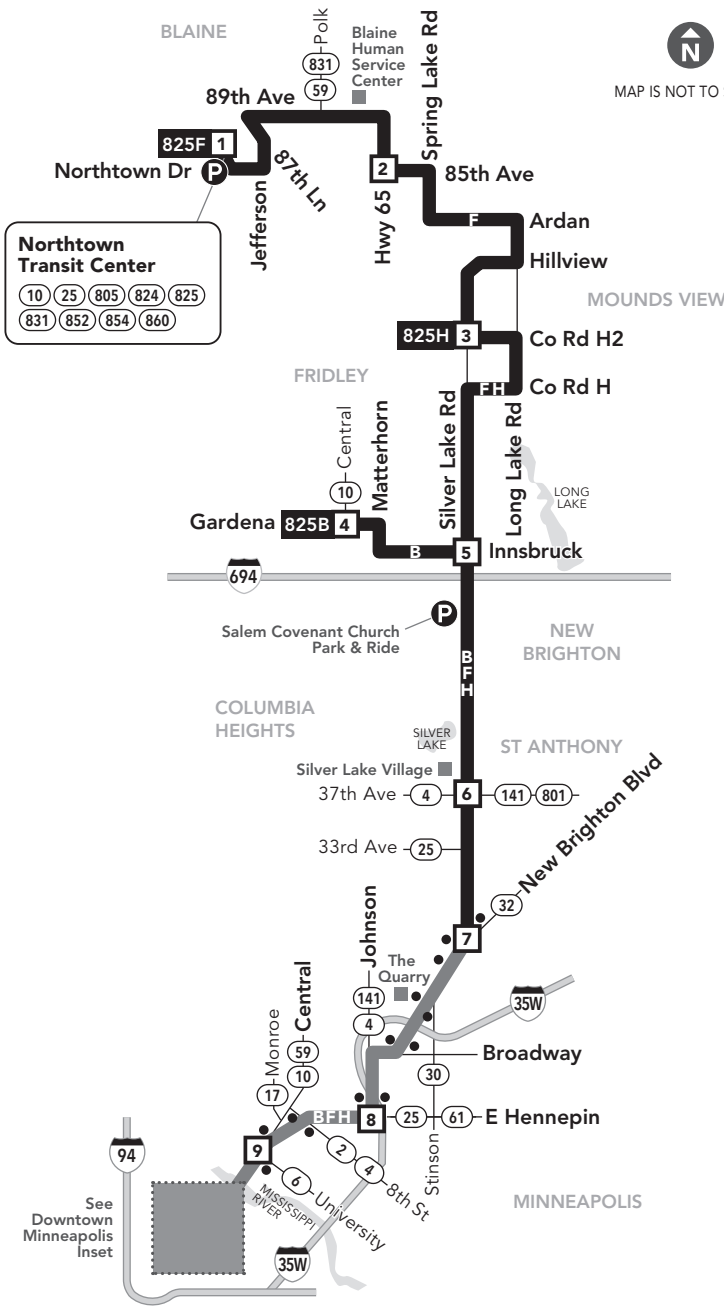

Effective 12/2/17