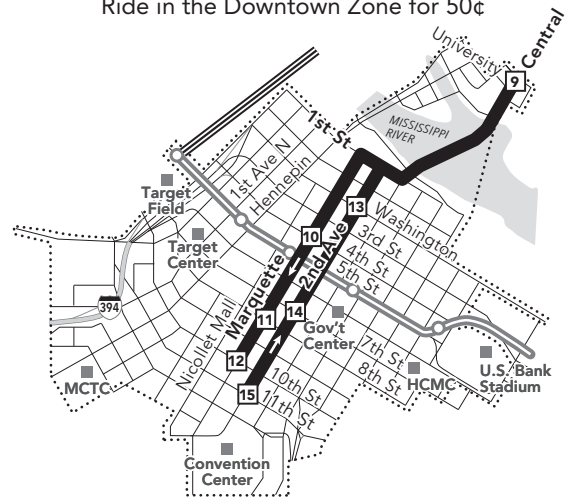

B Route Letter
Indicates which trips travel on this section of the route. Letter is found in schedules and on bus destination signs.

(22) (717) Connecting Routes
See those route schedules for details.

P Park & Ride Lot
Park free at these lots while you commute.

Limited stop service stops only at the following designated stops:

- St Anthony Blvd and Silver Lake Rd
- New Brighton Blvd and St Anthony Shopping Center (southbound)
- New Brighton Blvd and The Quarry
- New Brighton Blvd and Broadway St
- Johnson St and E Hennepin Ave
- E Hennepin Ave and 8th St
- Central Ave and 4th St (southbound)
- Central Ave and University Ave (northbound)

Marquette & 2nd Avenues

Express buses serve lettered bus stops every other block.

A Exit the bus at these stops on Marquette Ave.

G Board at these stops on 2nd Ave.

Minneapolis Downtown Zone

Ride in the Downtown Zone for 50¢

Go-To Card Retail Locations

A refillable Go-To Card is the most convenient way to travel by transit! Buy a Go-To Card or add value to an existing card at one of these locations or online.

BLAINE

- Cub Foods: 585 Northtown Dr